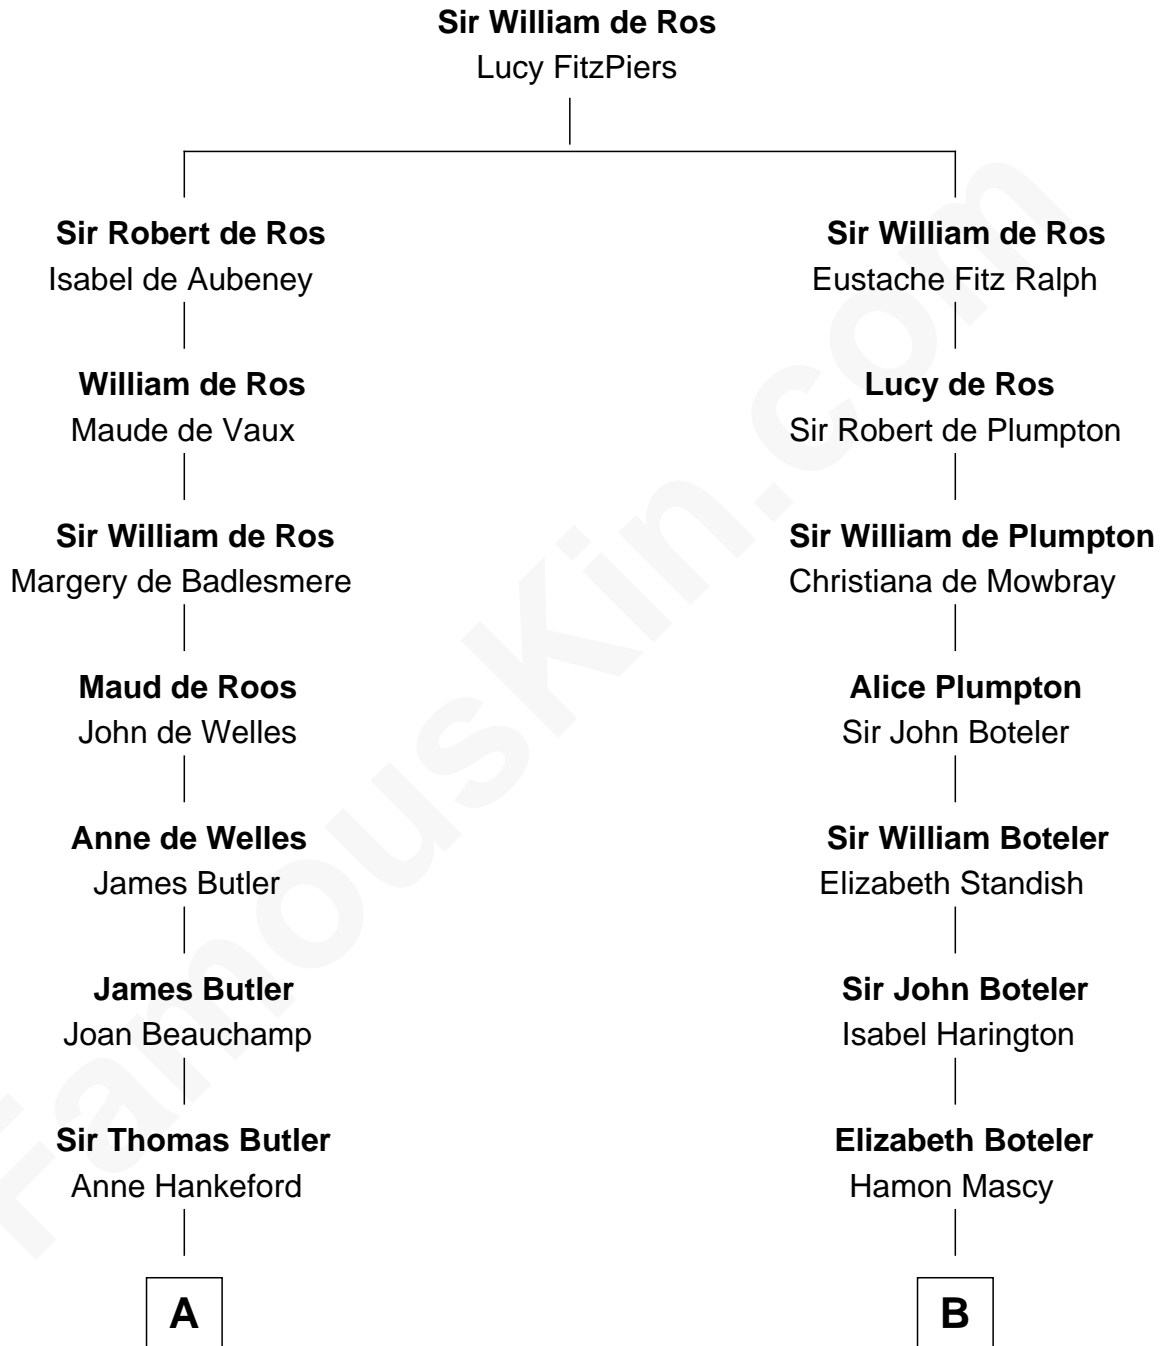

FamousKin.com Relationship Chart of

Charles Darwin

Theory of Evolution

18th cousin 1 time removed of

Capt. William Lewis Herndon

Captain of the ill fated S.S. Central America

FamousKin.com