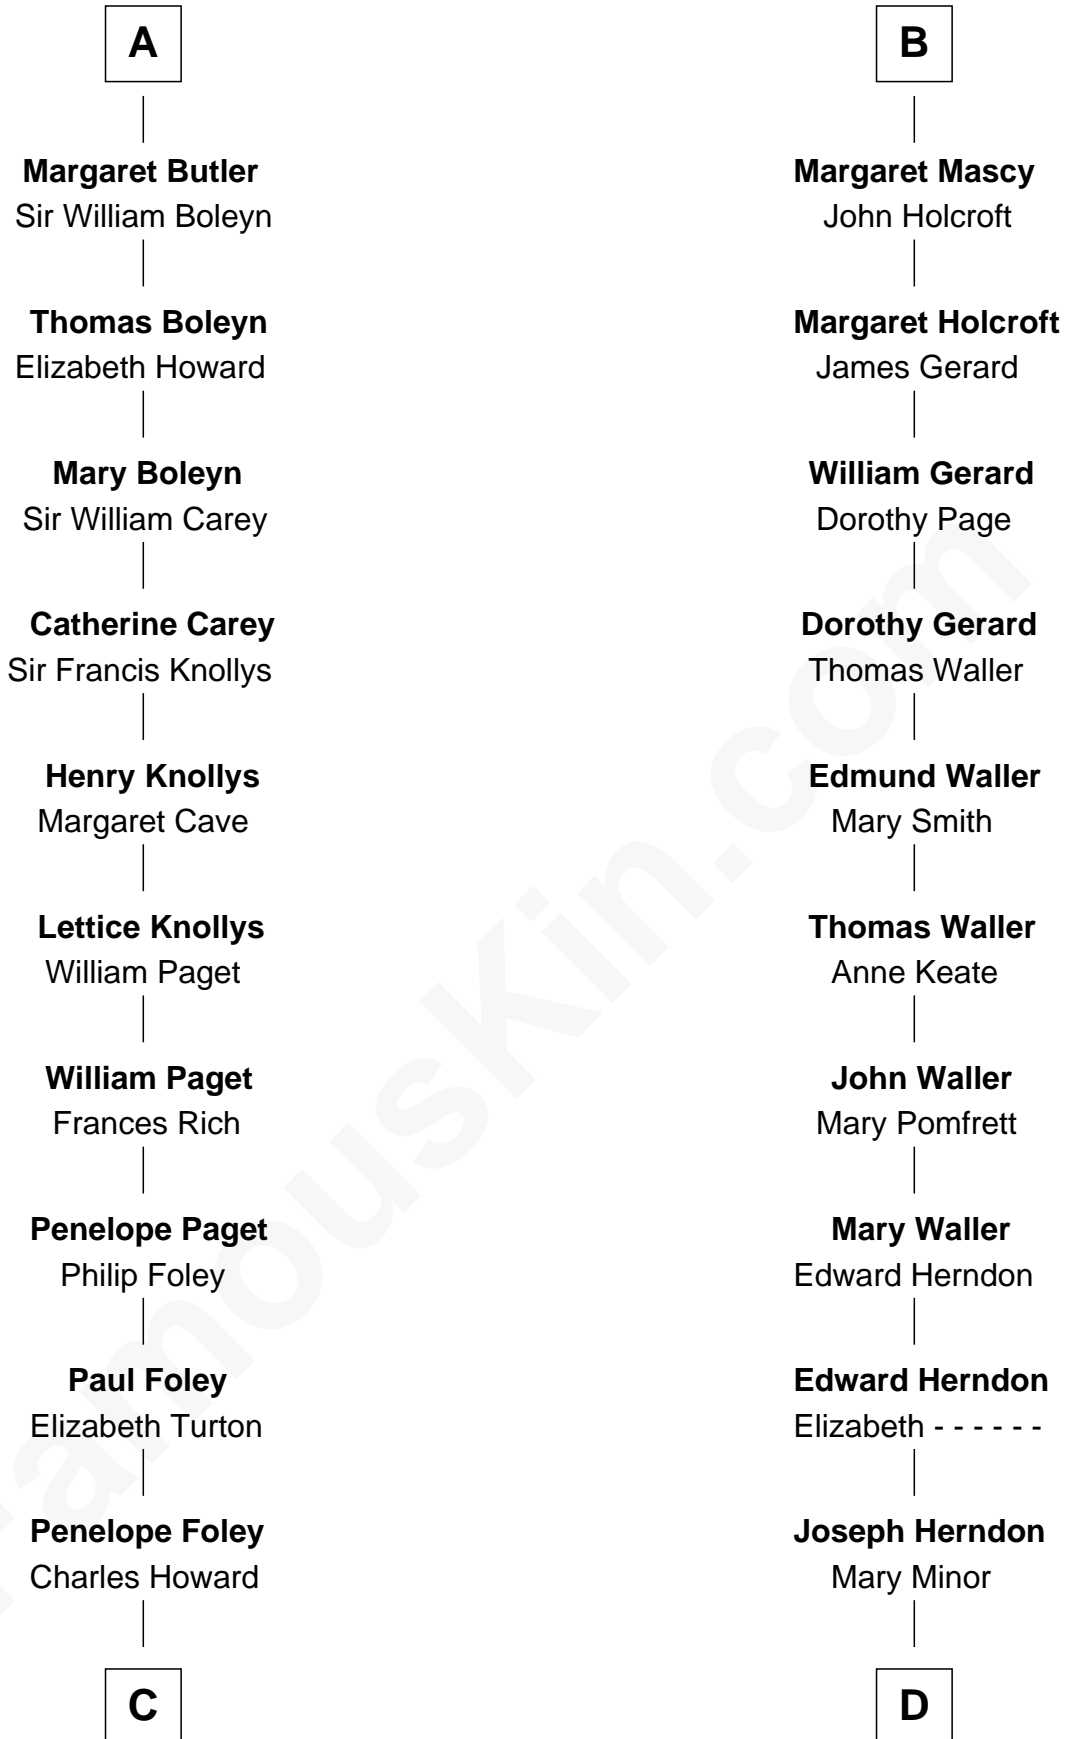

FamousKin.com Relationship Chart of

Charles Darwin

Theory of Evolution

18th cousin 1 time removed of

Capt. William Lewis Herndon

Captain of the ill fated S.S. Central America

FamousKin.com