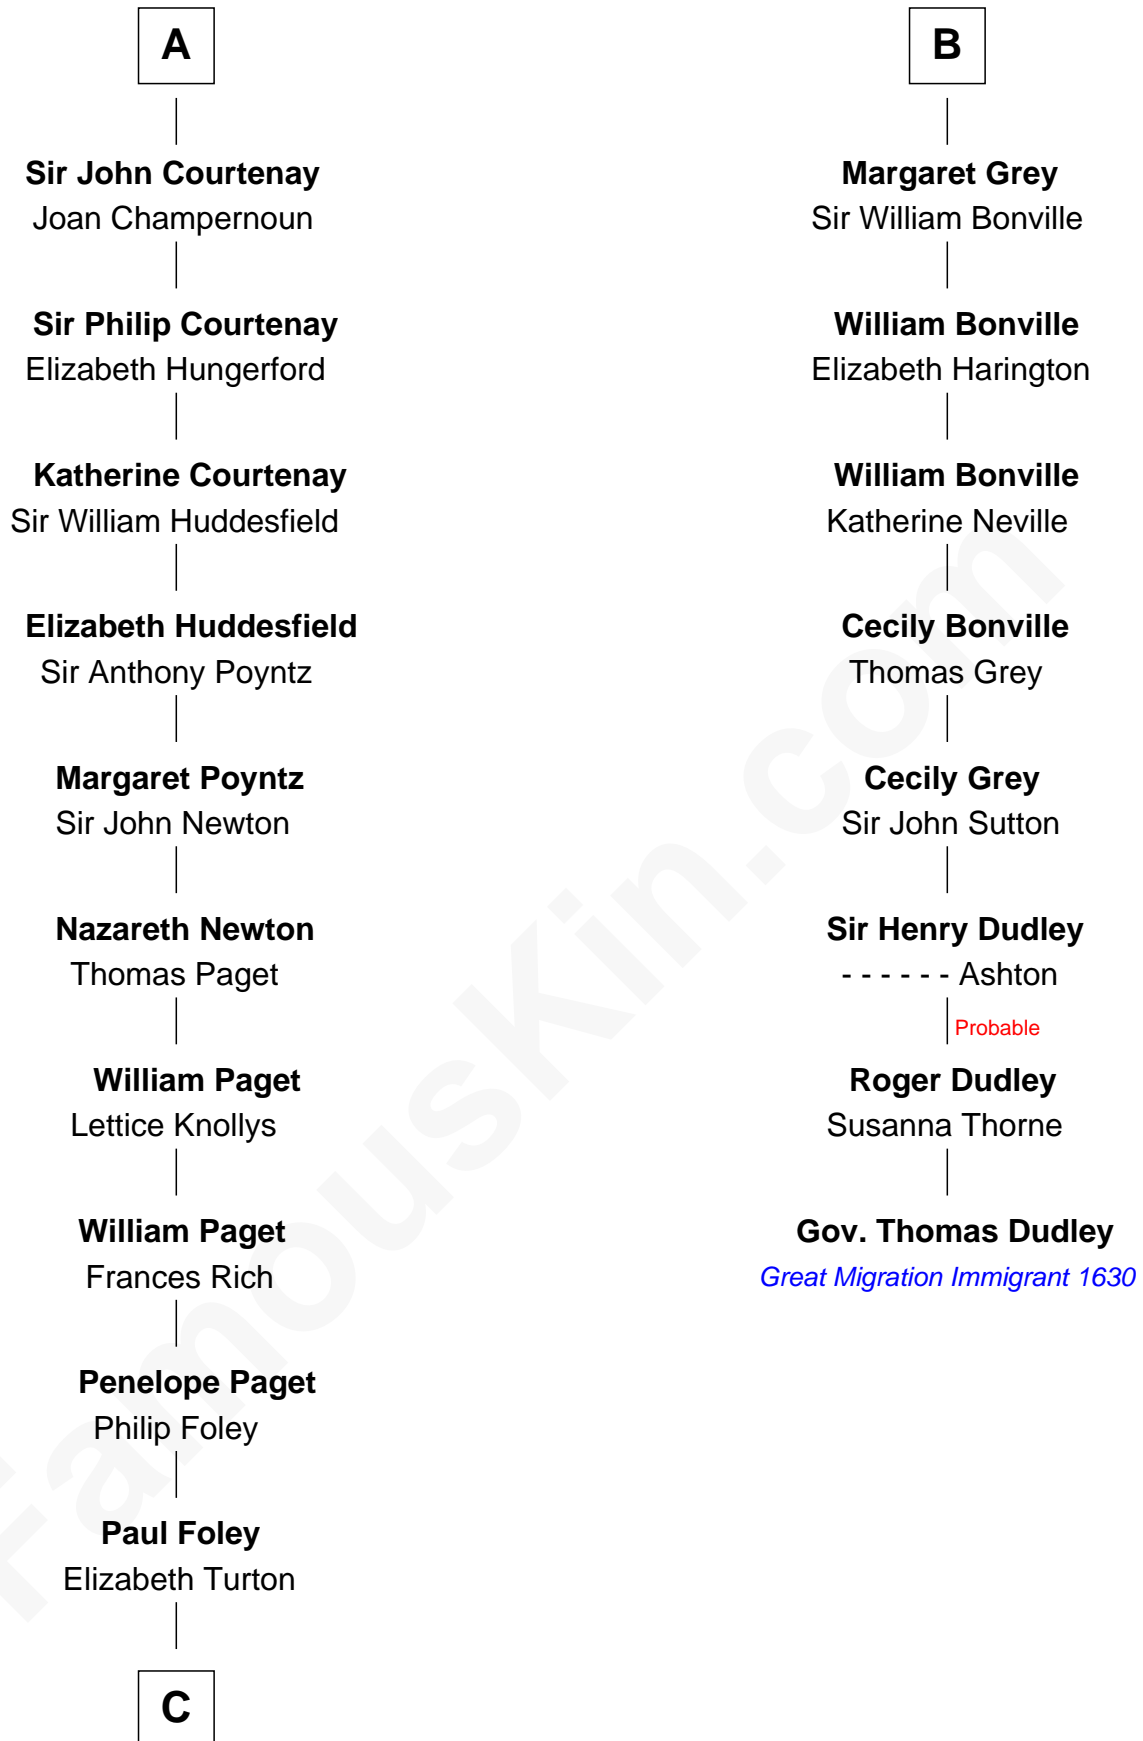

FamousKin.com Relationship Chart of

Charles Darwin

Theory of Evolution

14th cousin 6 times removed of

Gov. Thomas Dudley

(1576 - 1653) *Great Migration Immigrant 1630*

C

—
Penelope Foley
Charles Howard

—
Mary Howard
Erasmus Darwin

—
Dr. Robert Waring Darwin
Susanna Wedgwood

—
Charles Darwin
Theory of Evolution

FamousKin.com