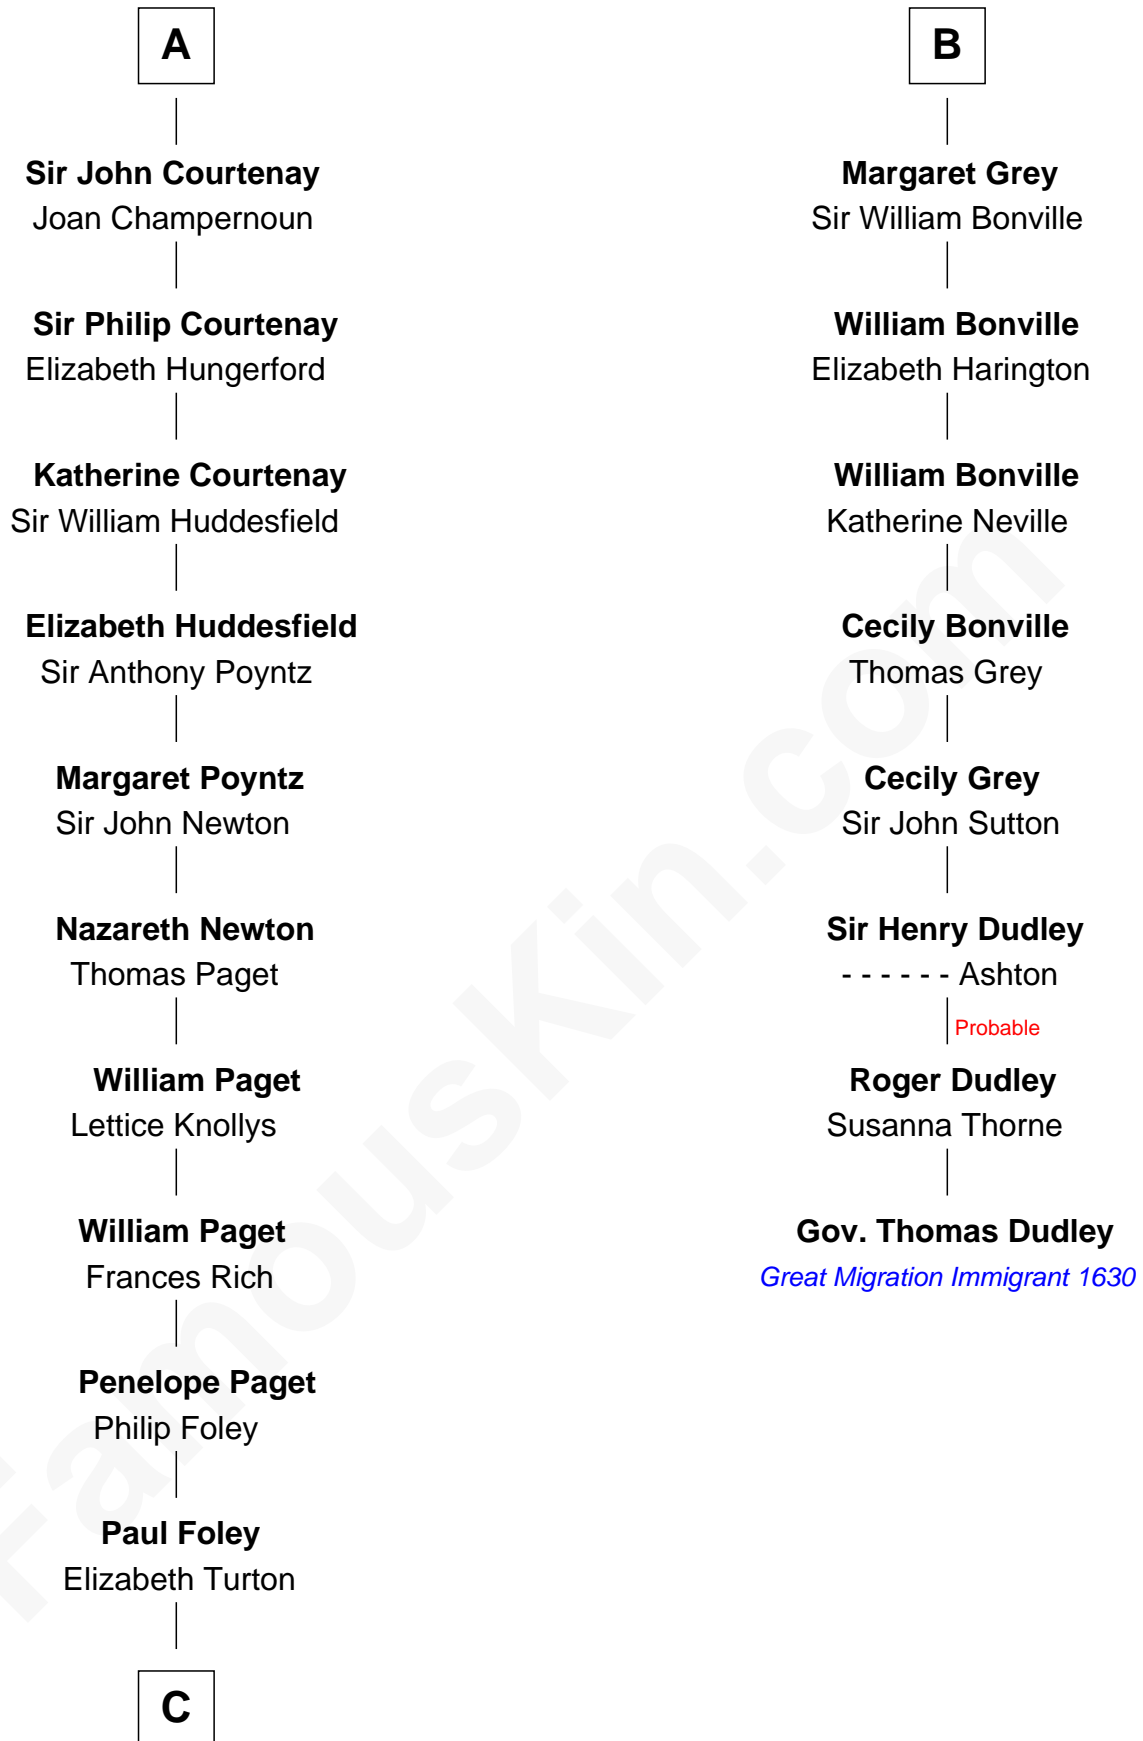

FamousKin.com Relationship Chart of

Charles Darwin

Theory of Evolution

14th cousin 6 times removed of

Gov. Thomas Dudley

(1576 - 1653) Great Migration Immigrant 1630

C

—
Penelope Foley
Charles Howard

—
Mary Howard
Erasmus Darwin

—
Dr. Robert Waring Darwin
Susanna Wedgwood

—
Charles Darwin
Theory of Evolution

FamousKin.com