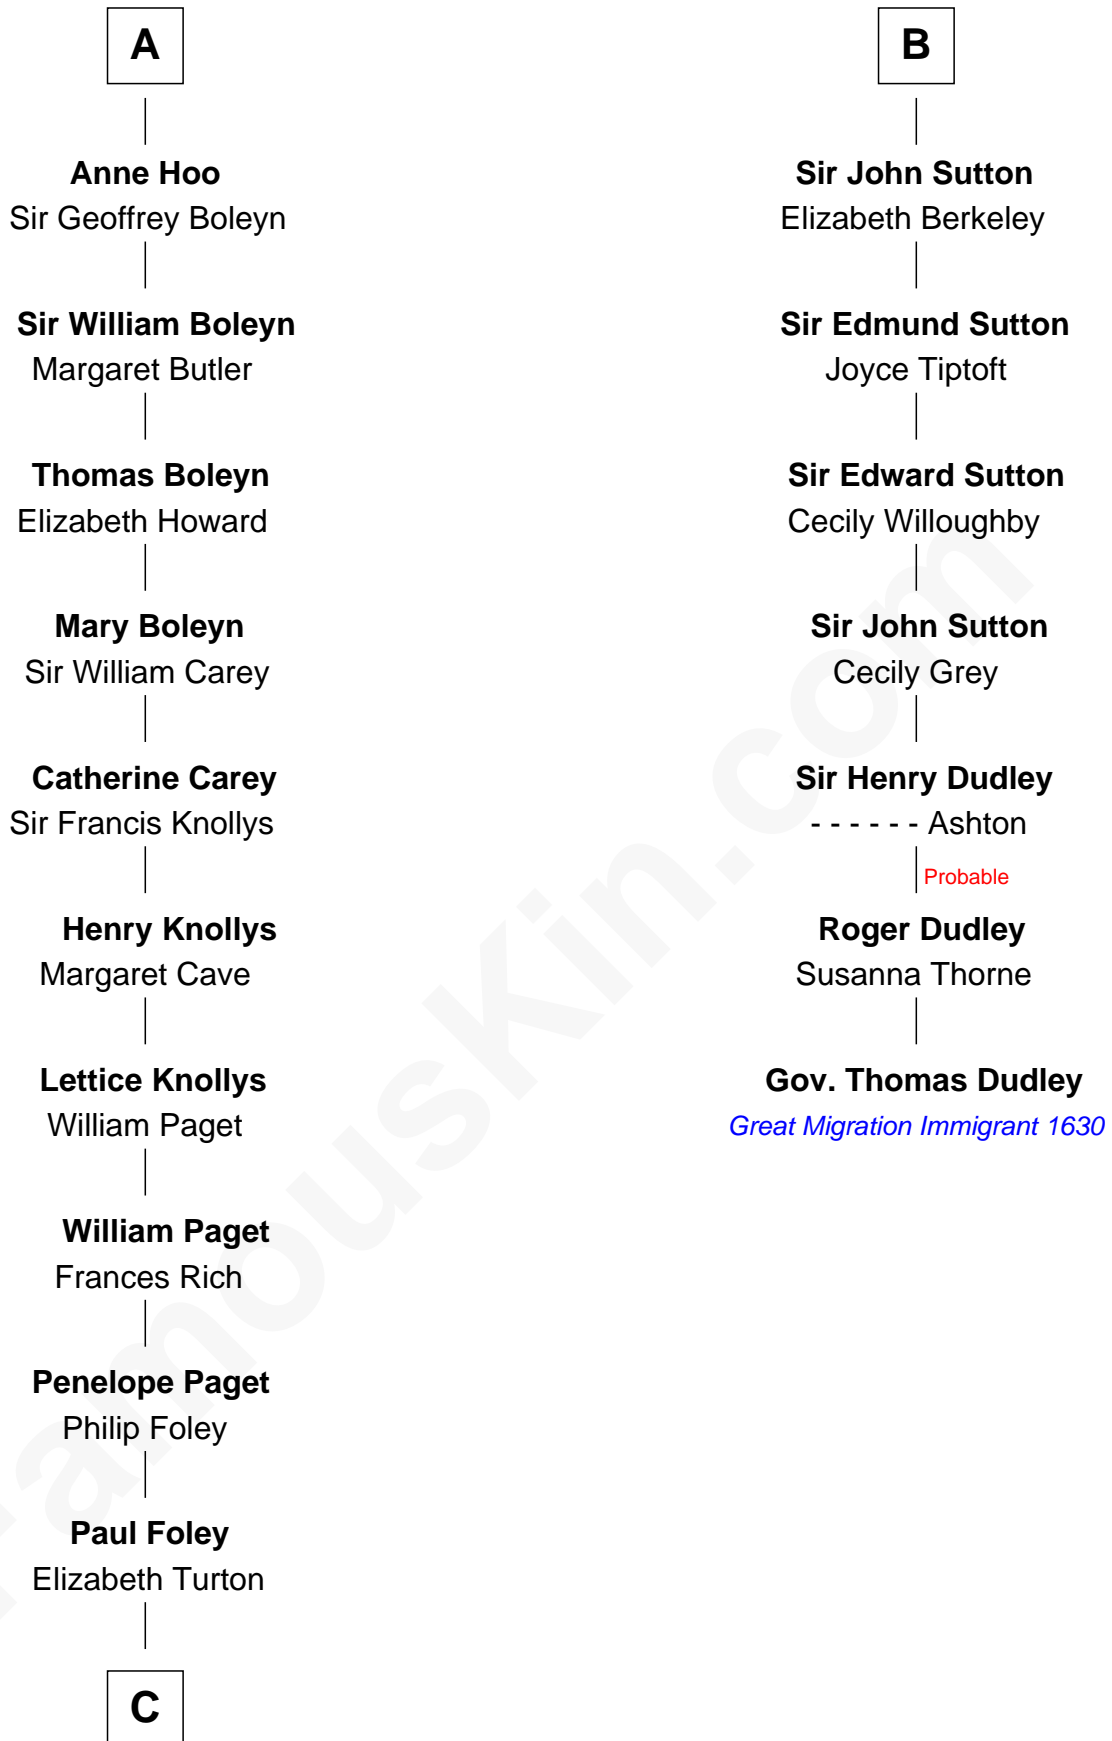

FamousKin.com Relationship Chart of

Charles Darwin

Theory of Evolution

13th cousin 7 times removed of

Gov. Thomas Dudley

(1576 - 1653) *Great Migration Immigrant 1630*

C

—
Penelope Foley
Charles Howard

—
Mary Howard
Erasmus Darwin

—
Dr. Robert Waring Darwin
Susanna Wedgwood

—
Charles Darwin
Theory of Evolution

FamousKin.com