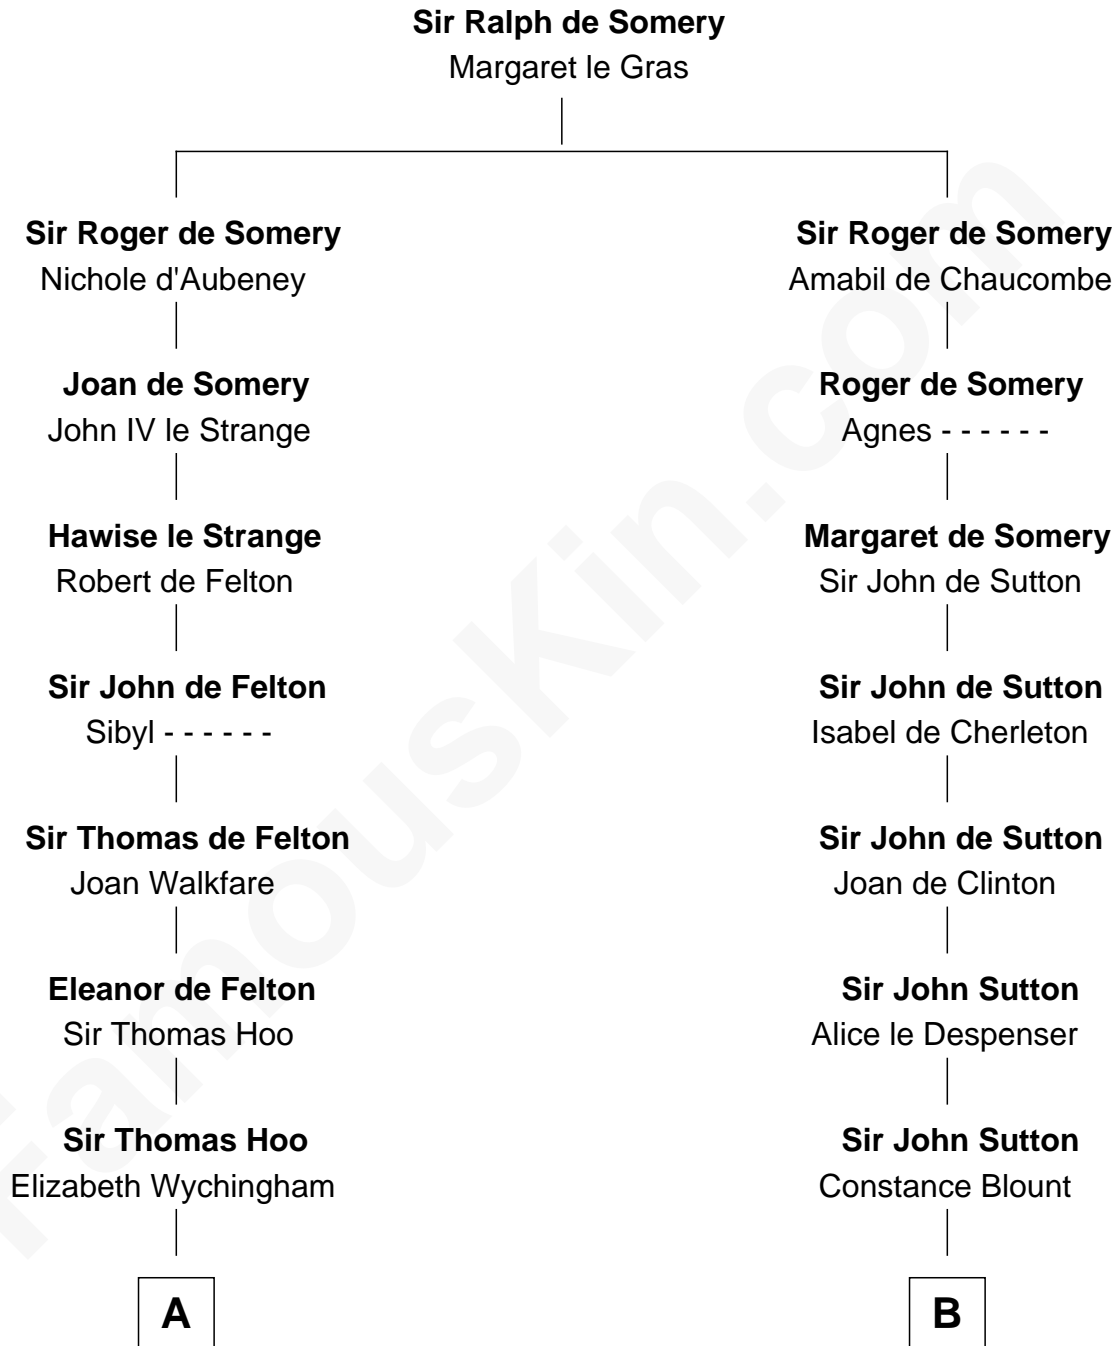

FamousKin.com Relationship Chart of

Charles Darwin

Theory of Evolution

13th cousin 7 times removed of

Gov. Thomas Dudley

(1576 - 1653) *Great Migration Immigrant 1630*

C

—
Penelope Foley
Charles Howard

—
Mary Howard
Erasmus Darwin

—
Dr. Robert Waring Darwin
Susanna Wedgwood

—
Charles Darwin
Theory of Evolution

FamousKin.com