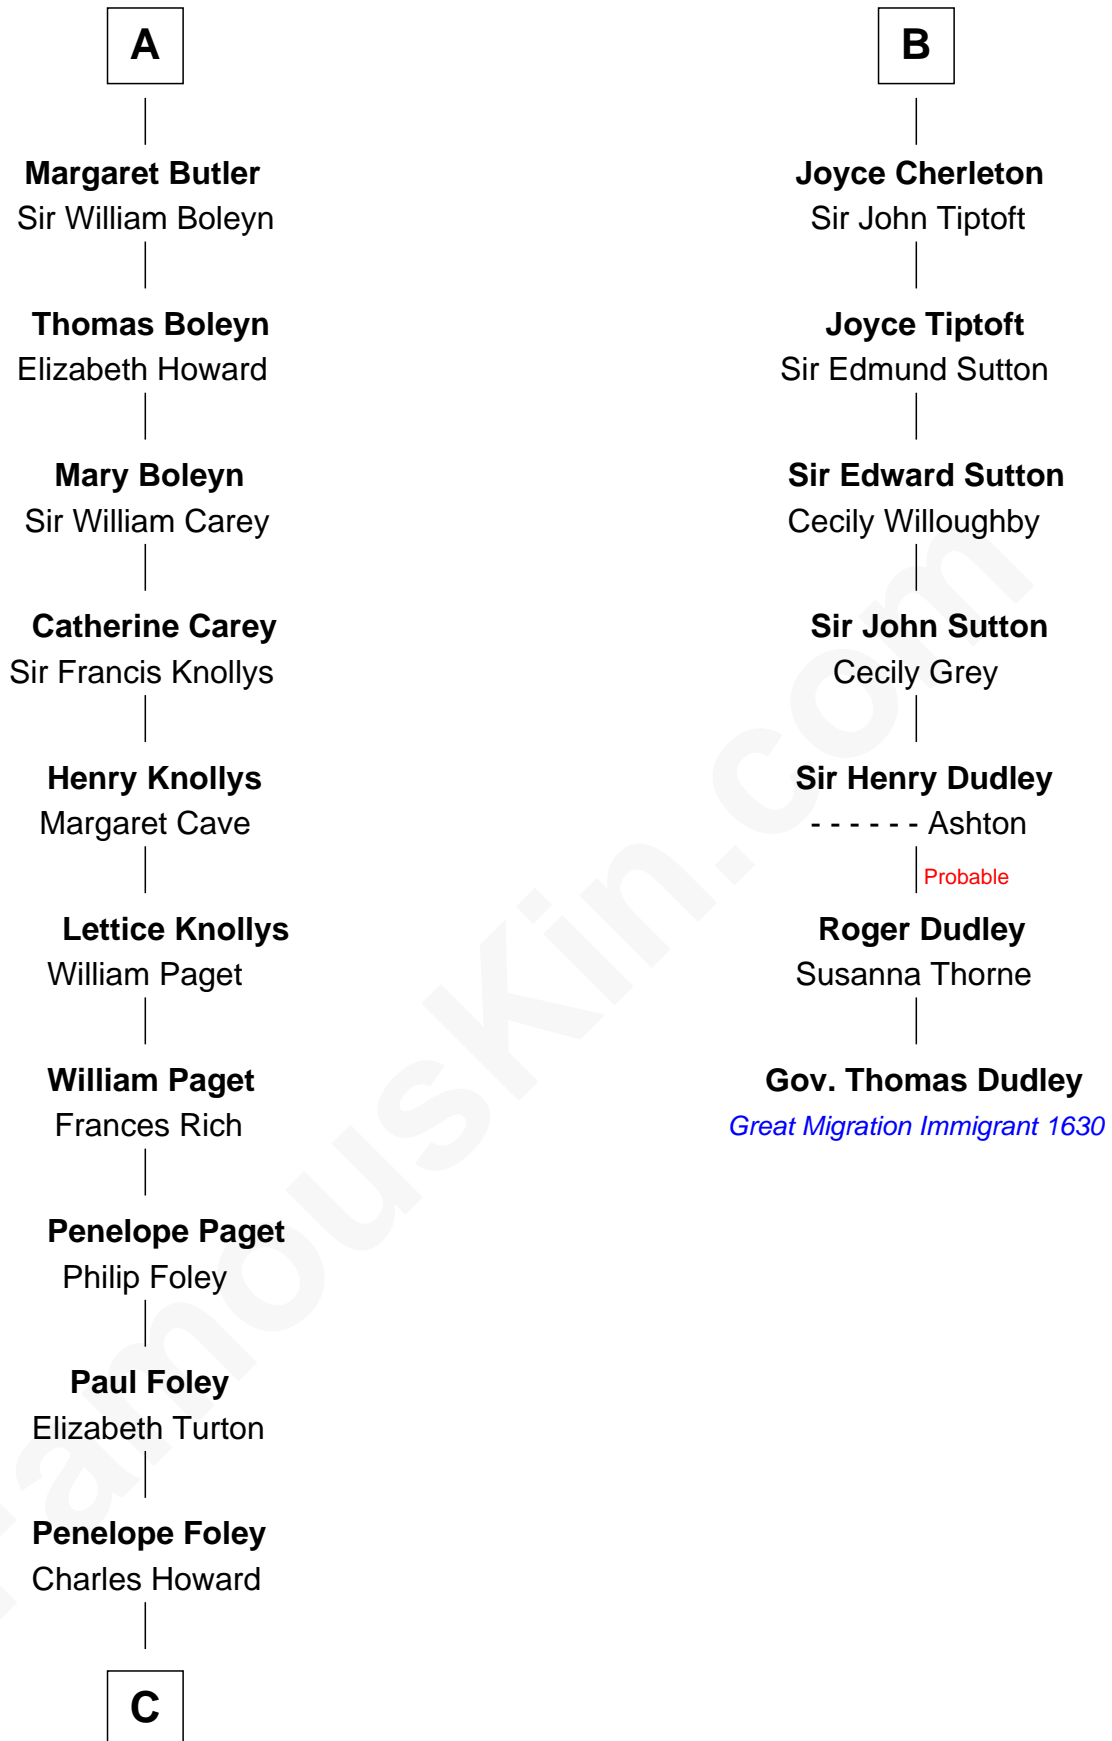

FamousKin.com Relationship Chart of

Charles Darwin

Theory of Evolution

13th cousin 6 times removed of

Gov. Thomas Dudley

(1576 - 1653) *Great Migration Immigrant 1630*

C

—
Mary Howard
Erasmus Darwin

—
Dr. Robert Waring Darwin
Susanna Wedgwood

—
Charles Darwin
Theory of Evolution

FamousKin.com