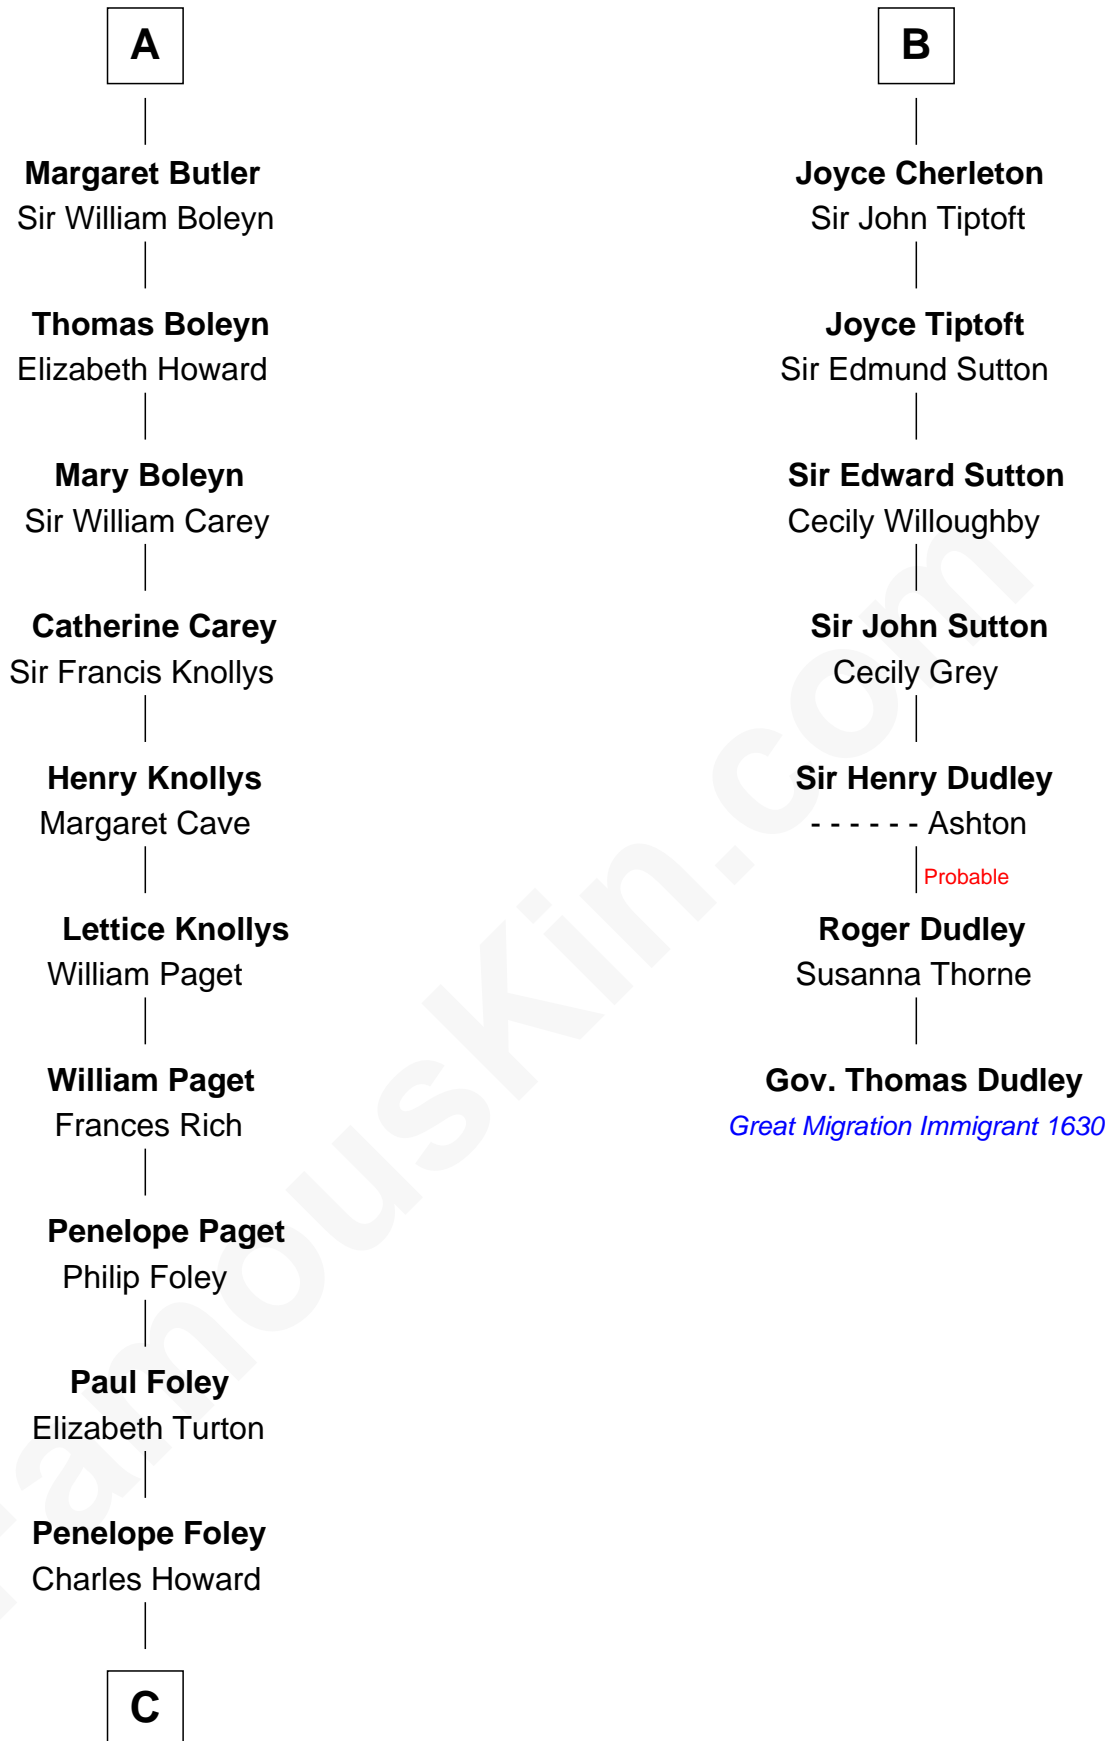

FamousKin.com Relationship Chart of

Charles Darwin

Theory of Evolution

13th cousin 6 times removed of

Gov. Thomas Dudley

(1576 - 1653) Great Migration Immigrant 1630

FamousKin.com