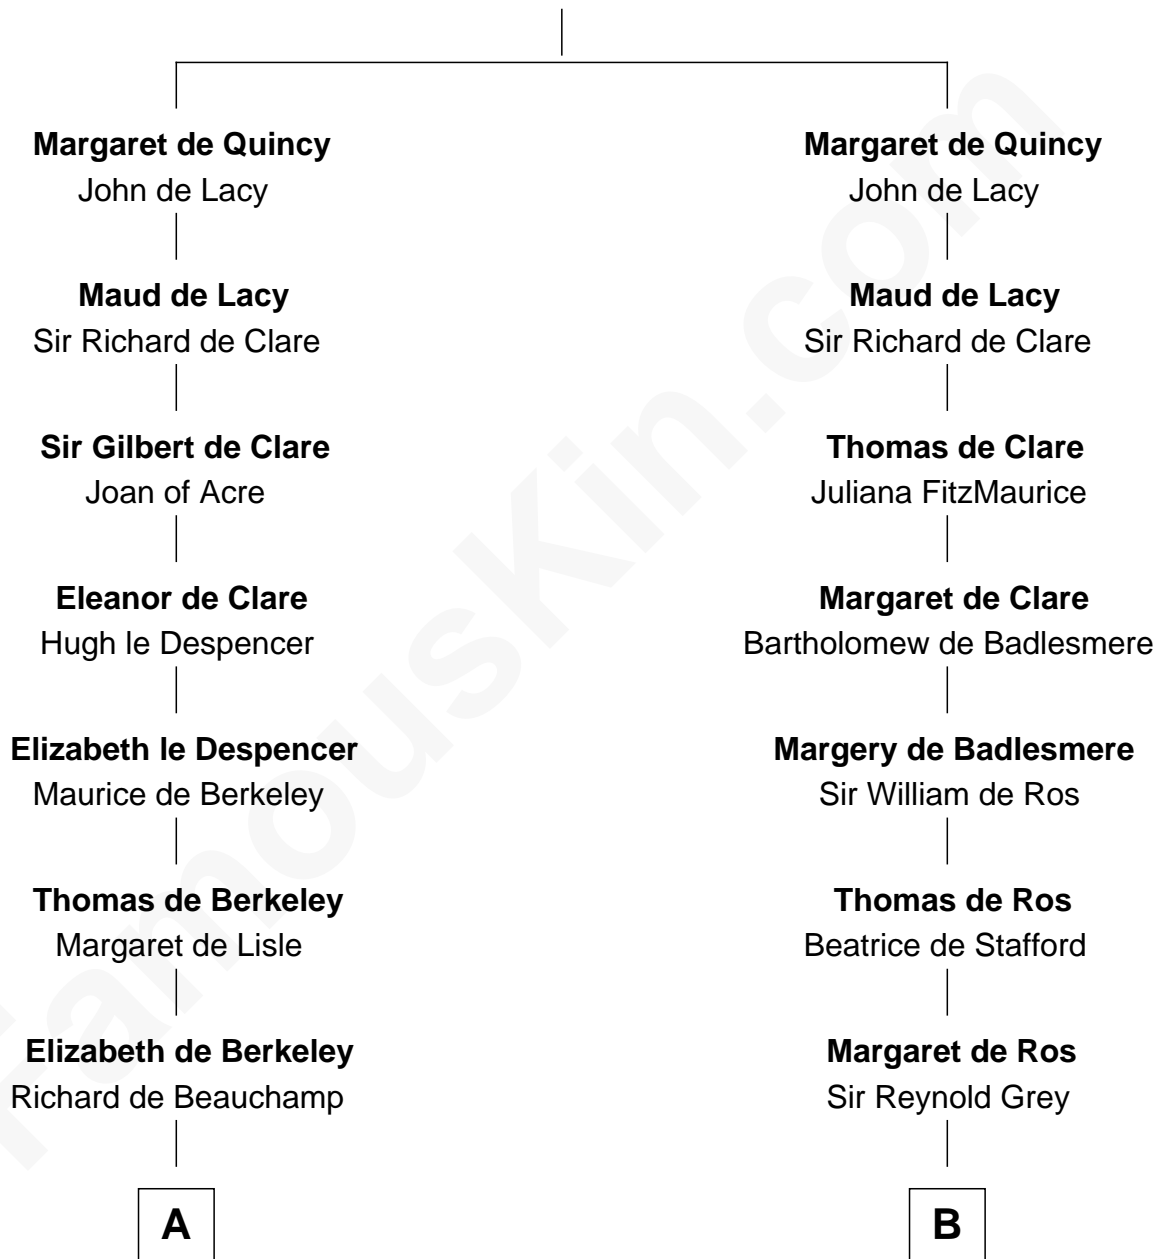

FamousKin.com Relationship Chart of

Charles Darwin

Theory of Evolution

14th cousin 6 times removed of

Gov. Thomas Dudley

(1576 - 1653) Great Migration Immigrant 1630

Sir Robert II de Quincy

Hawise of Chester

C

—
Penelope Foley
Charles Howard

—
Mary Howard
Erasmus Darwin

—
Dr. Robert Waring Darwin
Susanna Wedgwood

—
Charles Darwin
Theory of Evolution

FamousKin.com