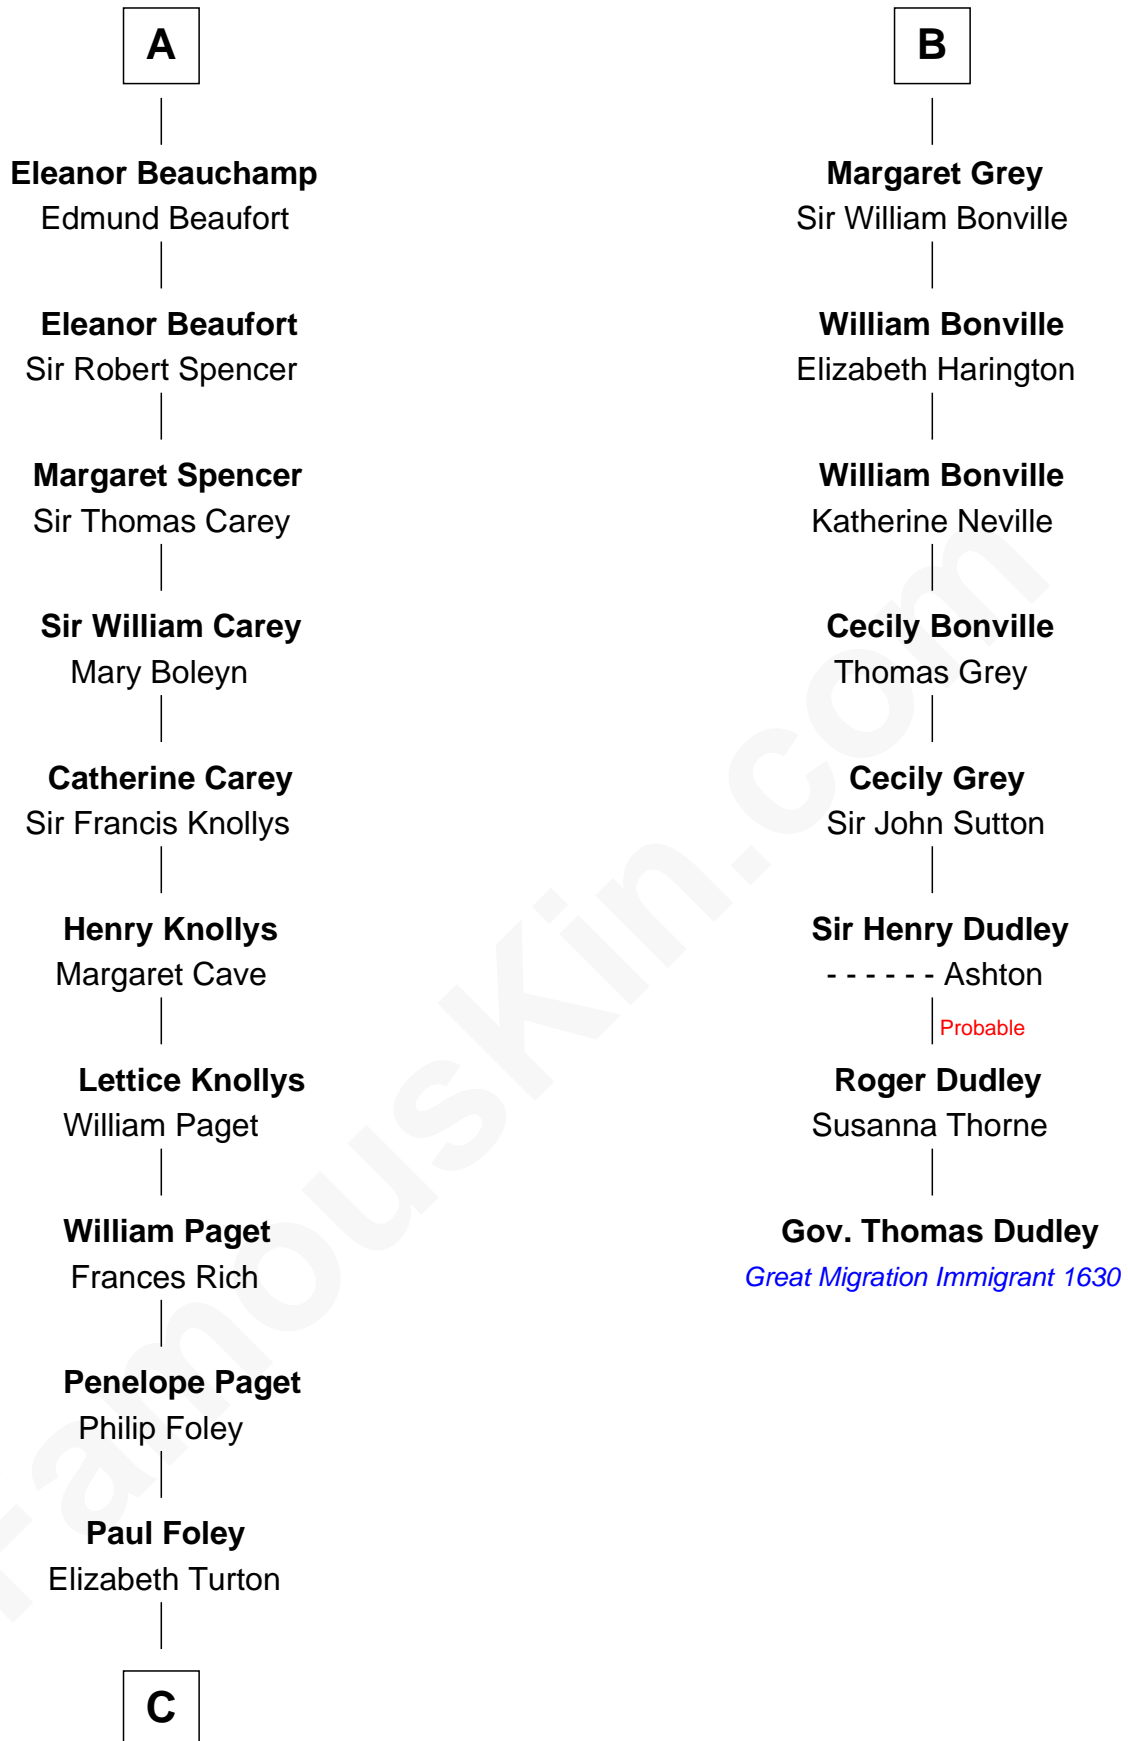

FamousKin.com Relationship Chart of

Charles Darwin

Theory of Evolution

14th cousin 6 times removed of

Gov. Thomas Dudley

(1576 - 1653) Great Migration Immigrant 1630

Sir Robert II de Quincy

Hawise of Chester

C

—
Penelope Foley
Charles Howard

—
Mary Howard
Erasmus Darwin

—
Dr. Robert Waring Darwin
Susanna Wedgwood

—
Charles Darwin
Theory of Evolution

FamousKin.com