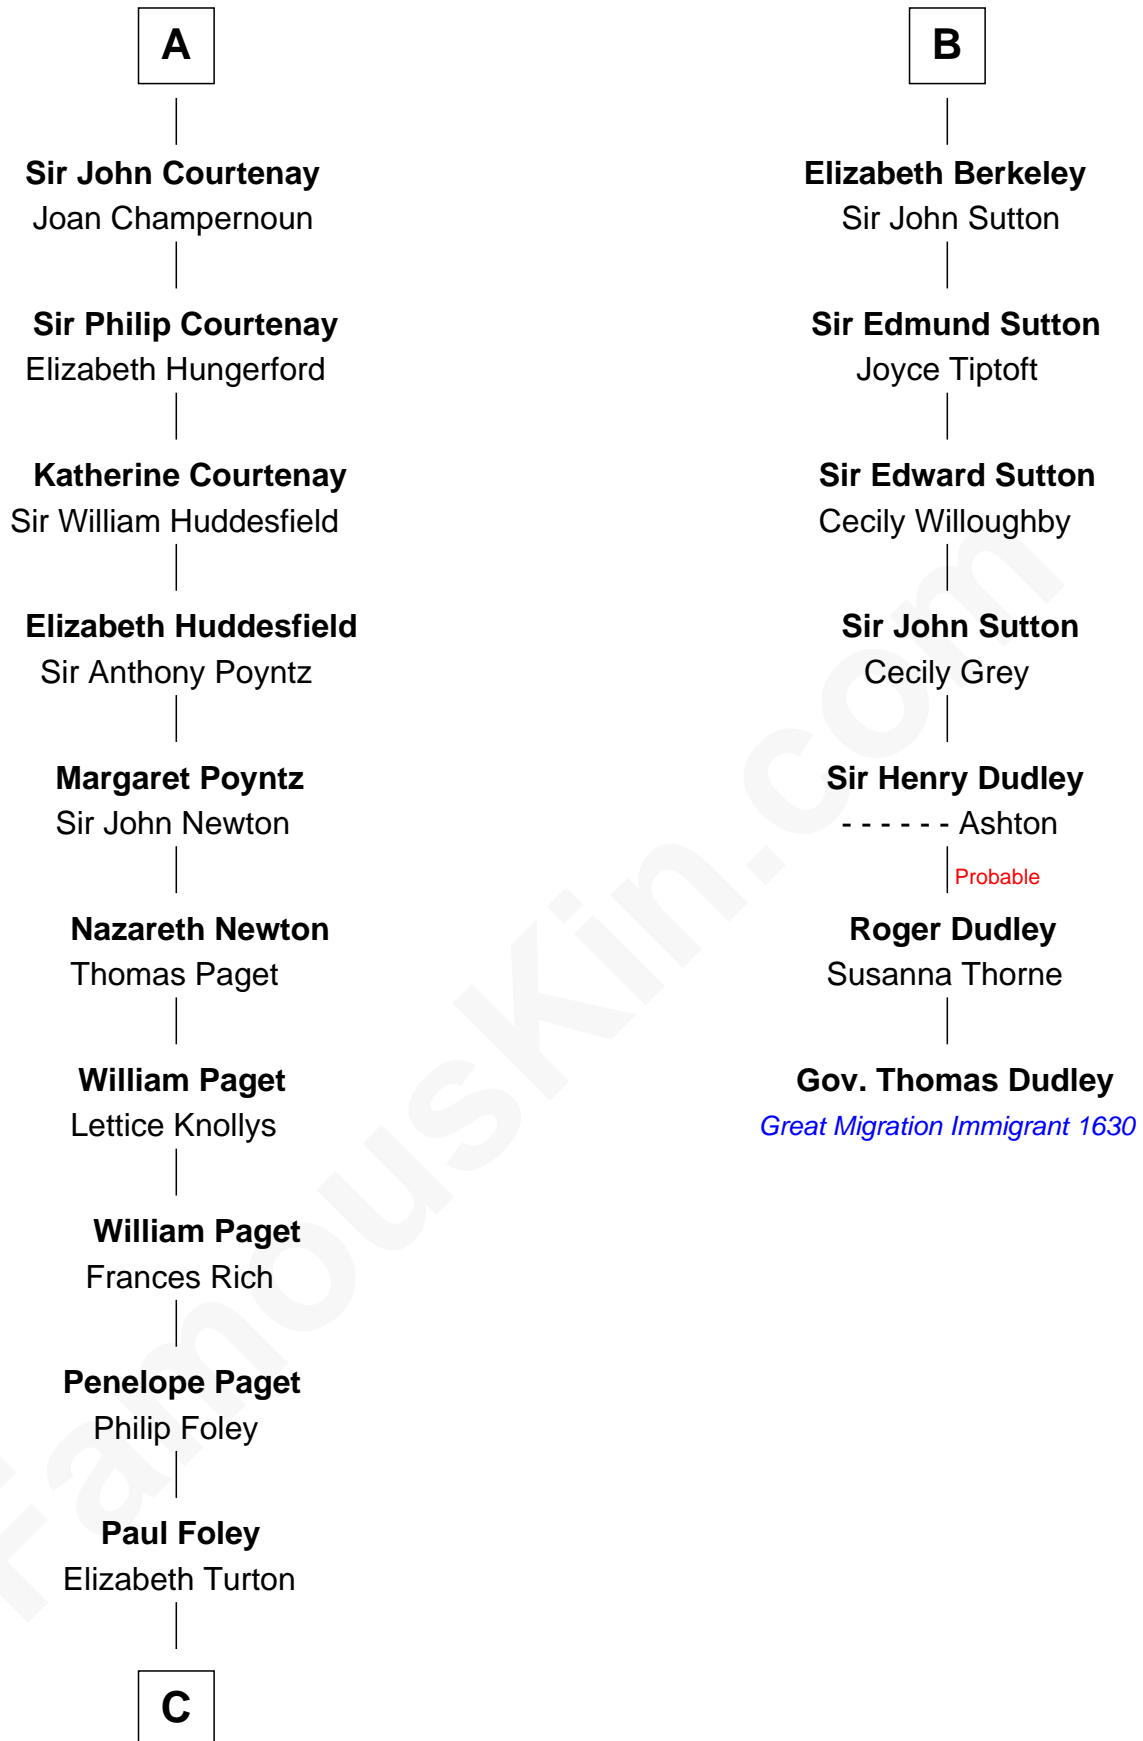

FamousKin.com Relationship Chart of

Charles Darwin

Theory of Evolution

13th cousin 7 times removed of

Gov. Thomas Dudley

(1576 - 1653) *Great Migration Immigrant 1630*

C

—
Penelope Foley
Charles Howard

—
Mary Howard
Erasmus Darwin

—
Dr. Robert Waring Darwin
Susanna Wedgwood

—
Charles Darwin
Theory of Evolution

FamousKin.com