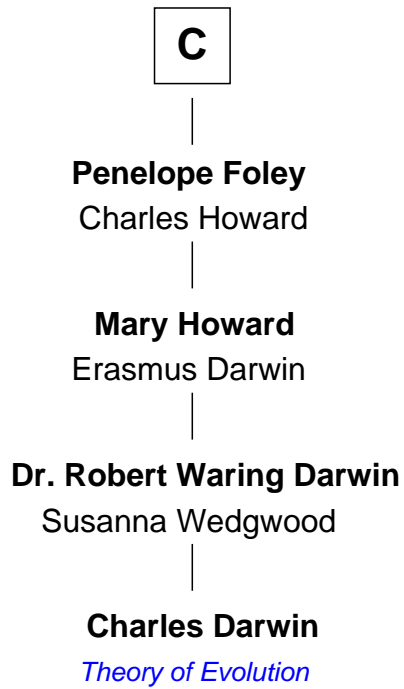

FamousKin.com Relationship Chart of

Charles Darwin

Theory of Evolution

13th cousin 7 times removed of

Gov. Thomas Dudley

(1576 - 1653) *Great Migration Immigrant 1630*

Robert de Quincy

Orabel FitzNess

Sir Saher IV de Quincy

Margaret de Beaumont

Hawise de Quincy

Hugh de Vere

Isabel de Vere

Sir John de Courtenay

Sir Hugh de Courtenay

Eleanor le Despencer

Margaret de Beaumont

Sir Roger de Quincy

Helen of Galloway

Margaret de Quincy

Sir William de Ferrers

Joan de Ferrers

Sir Thomas de Berkeley

Sir Maurice de Berkeley

Eve la Zouche

Thomas de Berkeley

Katherine de Clyvedon

Sir John Berkeley

Elizabeth Betteshorne

B

FamousKin.com