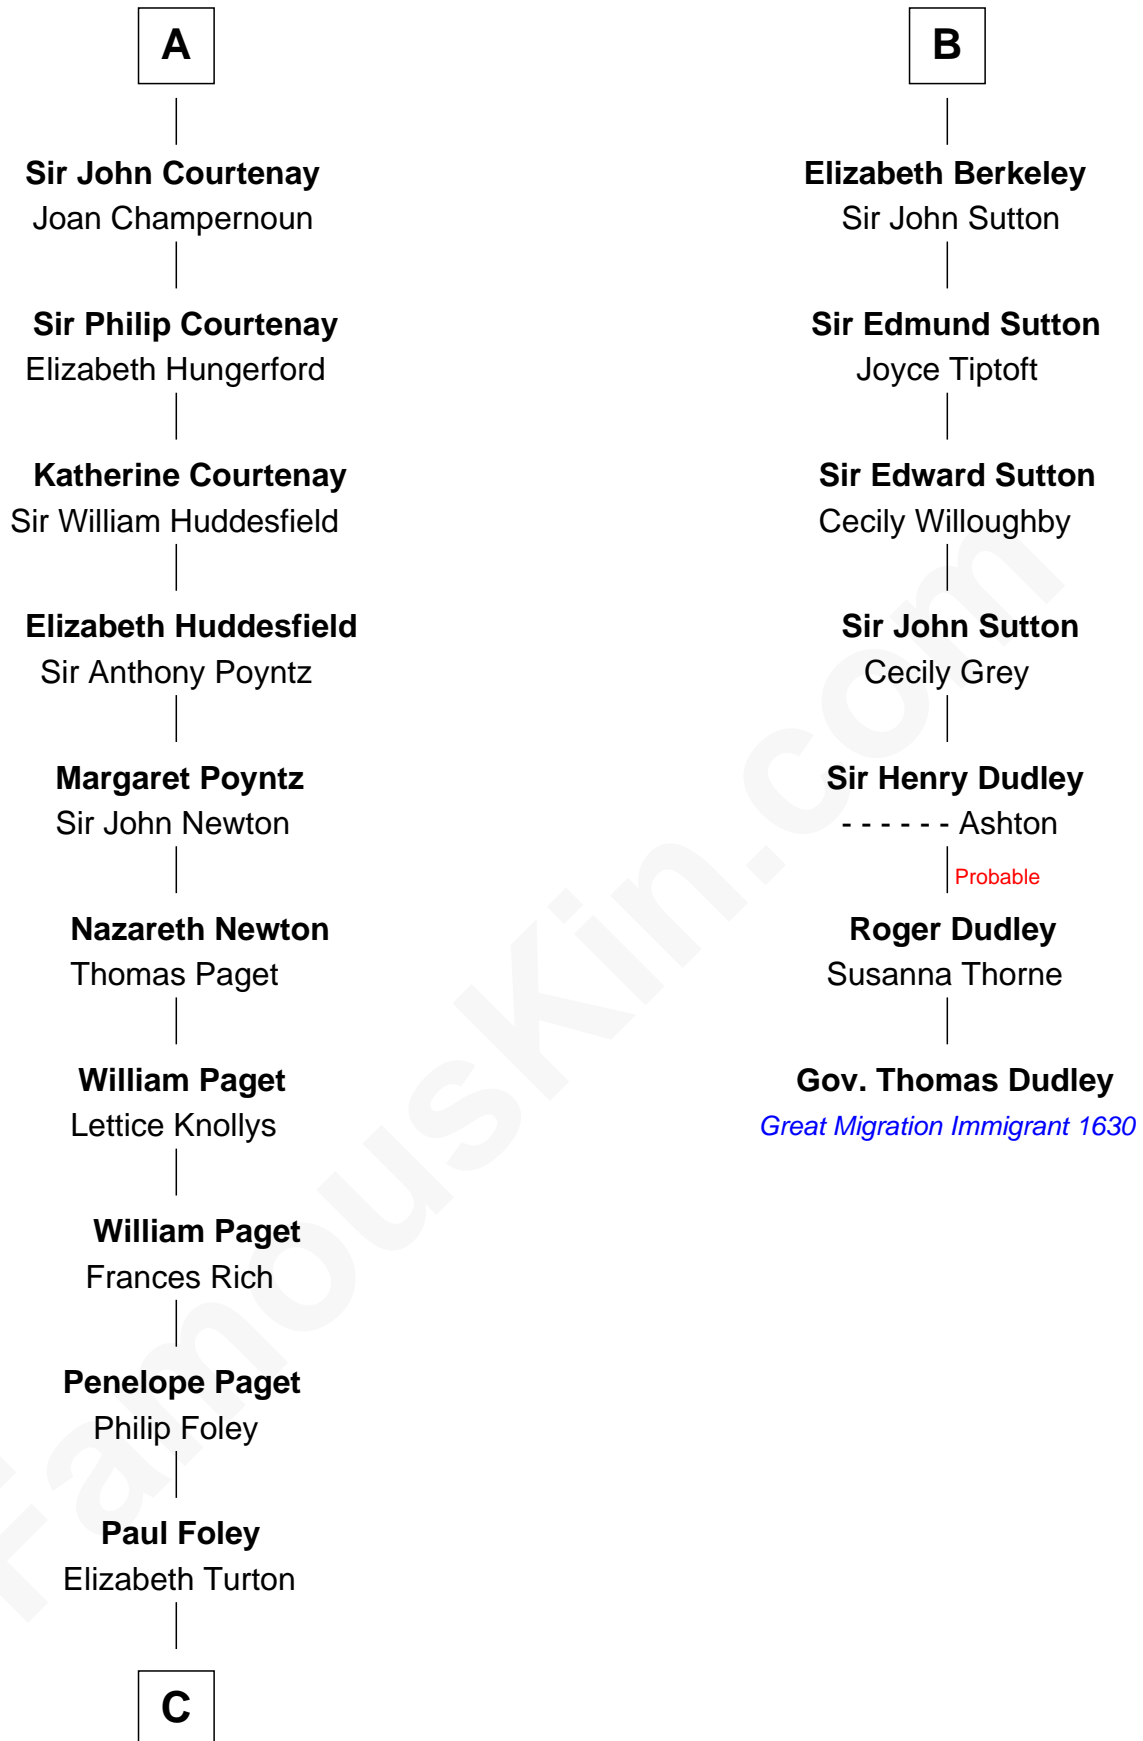

FamousKin.com Relationship Chart of

Charles Darwin

Theory of Evolution

13th cousin 7 times removed of

Gov. Thomas Dudley

(1576 - 1653) *Great Migration Immigrant 1630*

Robert de Quincy

Orabel FitzNess

Sir Saher IV de Quincy

Margaret de Beaumont

Hawise de Quincy

Hugh de Vere

Isabel de Vere

Sir John de Courtenay

Sir Hugh de Courtenay

Eleanor le Despencer

Margaret de Beaumont

Sir Roger de Quincy

Helen of Galloway

Margaret de Quincy

Sir William de Ferrers

Joan de Ferrers

Sir Thomas de Berkeley

Sir Maurice de Berkeley

Eve la Zouche

Thomas de Berkeley

Katherine de Clyvedon

Sir John Berkeley

Elizabeth Betteshorne

B

FamousKin.com