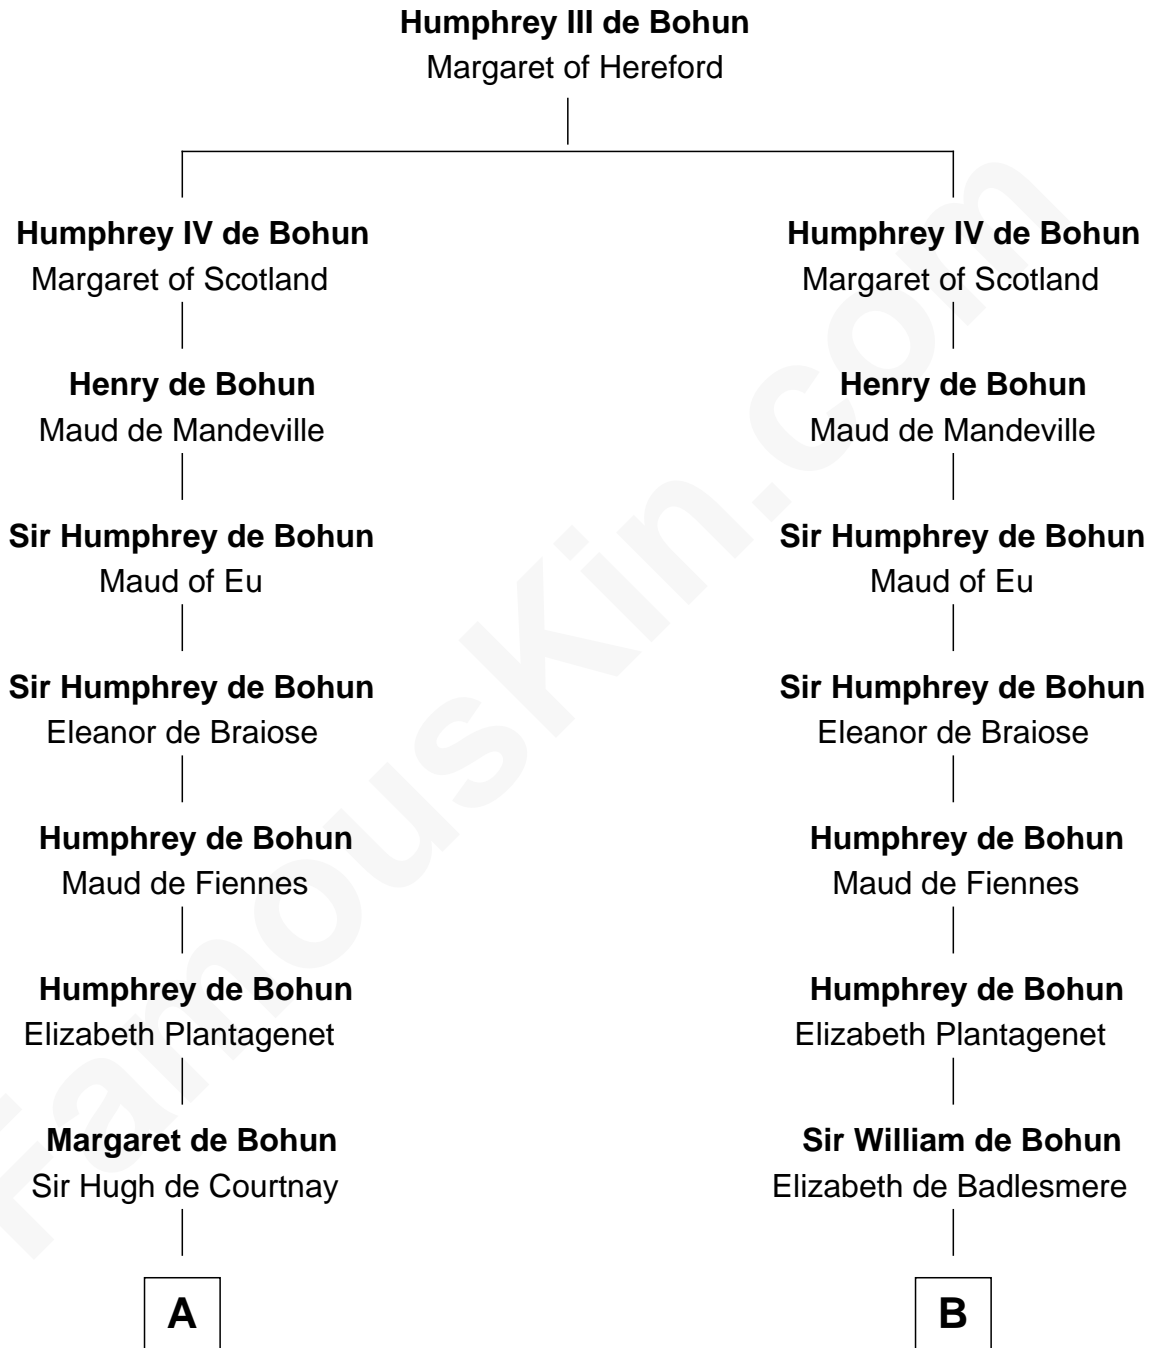

FamousKin.com
Relationship Chart of
Charles Darwin
Theory of Evolution

19th cousin 2 times removed of
Richard Henry Lee
Signer of the Declaration of Independence

C

Paul Foley
Elizabeth Turton

Penelope Foley
Charles Howard

Mary Howard
Erasmus Darwin

Dr. Robert Waring Darwin
Susanna Wedgwood

Charles Darwin
Theory of Evolution

D

Laetitia Corbin
Richard Lee

Gov. Thomas Lee
Hannah Ludwell

Richard Henry Lee
Signer of Declaration of Independence