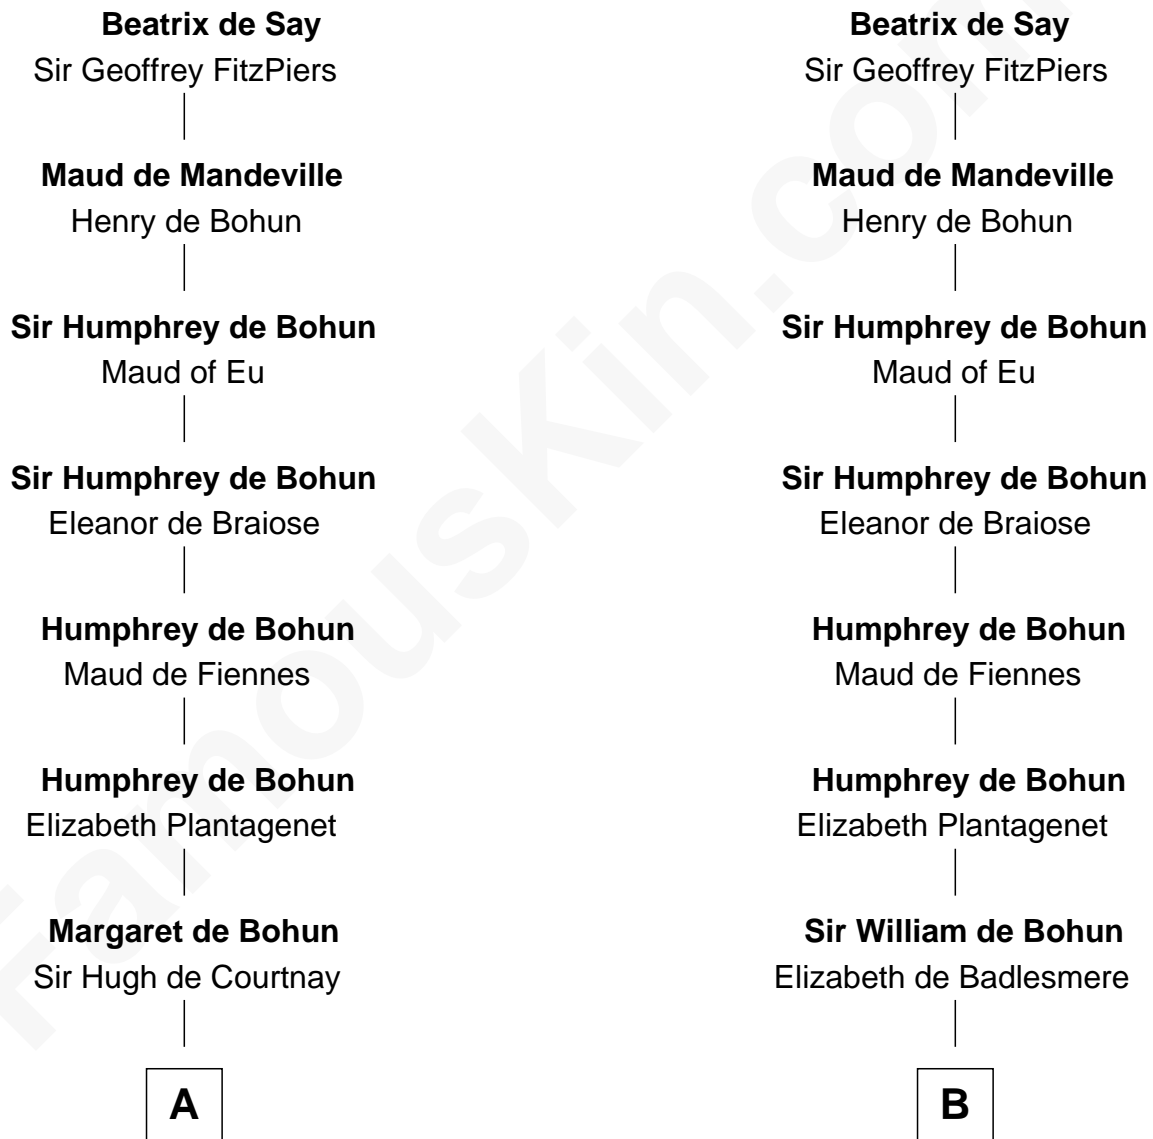

FamousKin.com Relationship Chart of

Charles Darwin

Theory of Evolution

19th cousin 2 times removed of

Richard Henry Lee

Signer of the Declaration of Independence

William de Say

C

Paul Foley
Elizabeth Turton

Penelope Foley
Charles Howard

Mary Howard
Erasmus Darwin

Dr. Robert Waring Darwin
Susanna Wedgwood

Charles Darwin
Theory of Evolution

D

Laetitia Corbin
Richard Lee

Gov. Thomas Lee
Hannah Ludwell