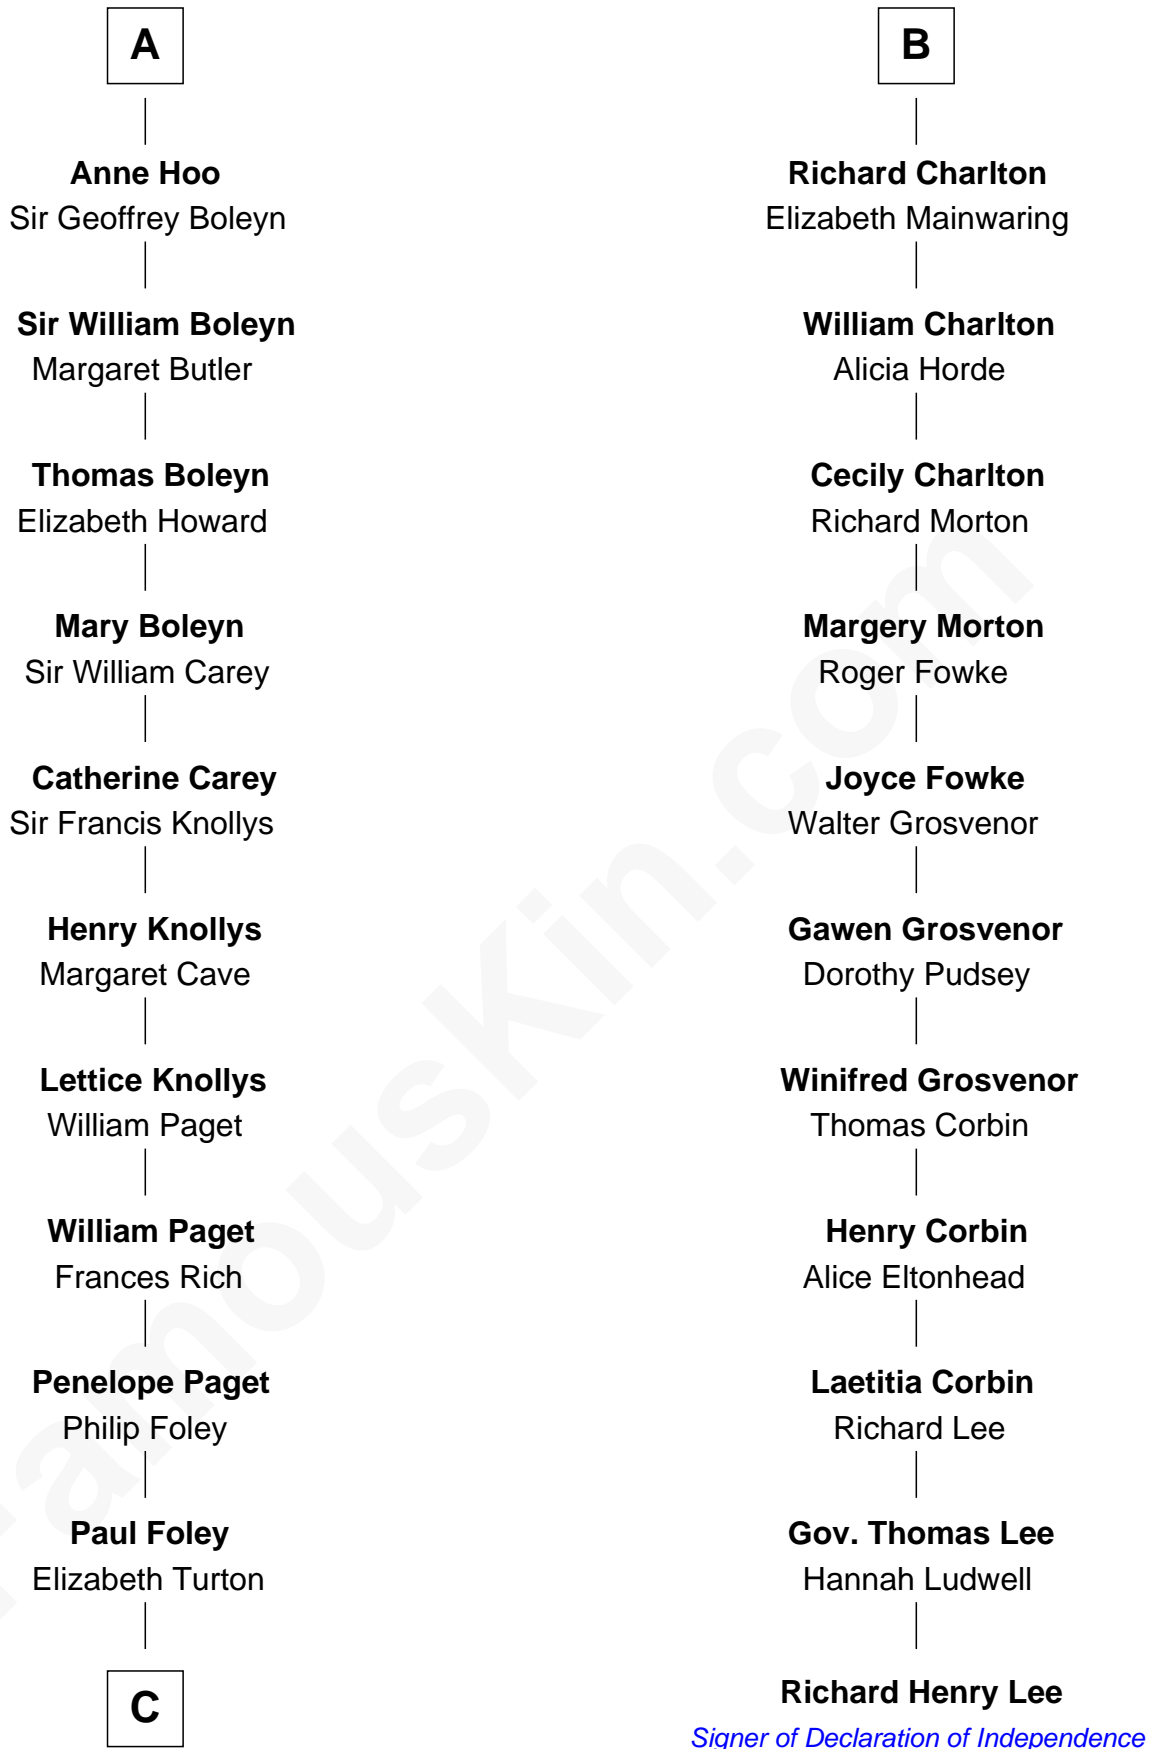

FamousKin.com Relationship Chart of

Charles Darwin

Theory of Evolution

17th cousin 3 times removed of

Richard Henry Lee

Signer of the Declaration of Independence

William d'Aubenev

Mabel of Chester

Sir Thomas de Felton

Joan Walkfare

Eleanor de Felton

Sir Thomas Hoo

Sir Thomas Hoo

Elizabeth Wychingham

A

Nichole d'Aubenev

Sir Roger de Somery

Maud de Somery

Sir Henry de Erdington

Sir Henry de Erdington

Joan de Wolvey

Sir Giles de Erdington

Elizabeth de Tolthorpe

Margaret de Erdington

Sir Roger Corbet

Sir Robert Corbet

Margaret - - - - -

Mary Corbet

Robert Charlton

B

FamousKin.com