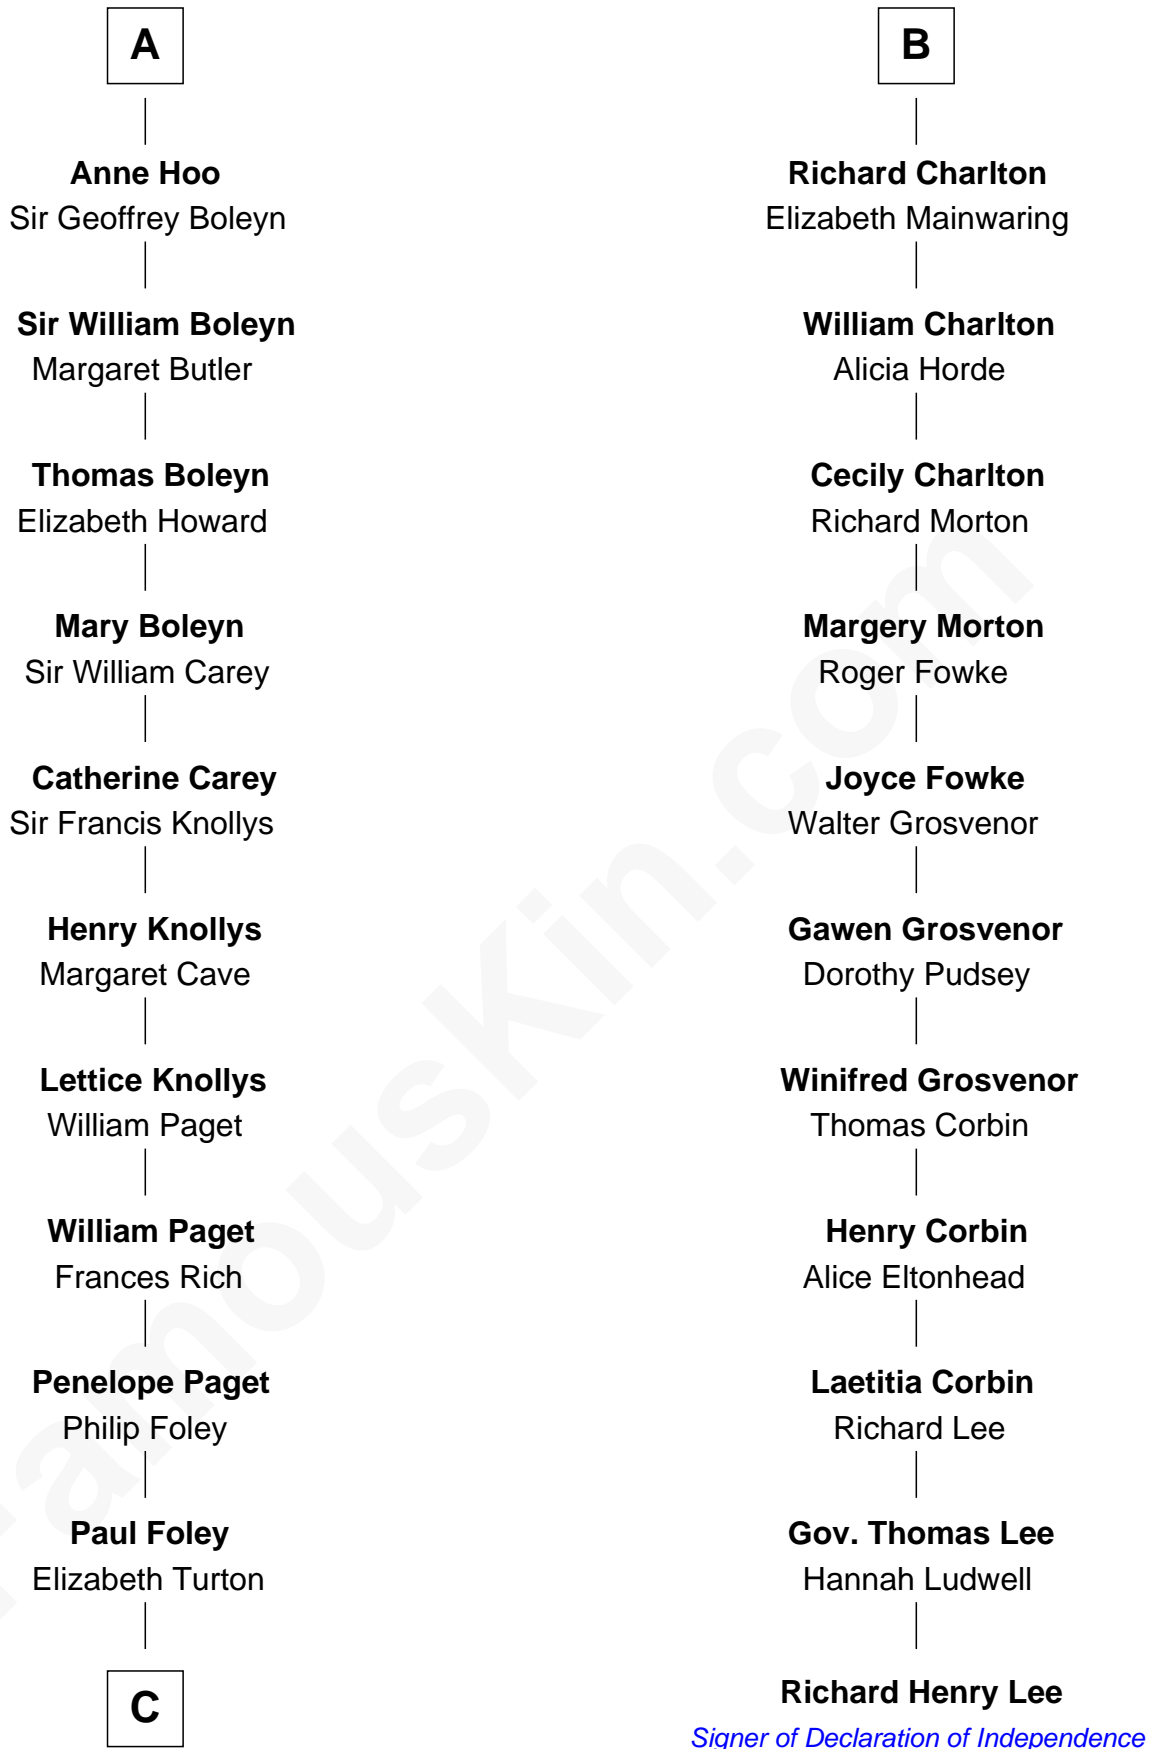

FamousKin.com Relationship Chart of

Charles Darwin

Theory of Evolution

17th cousin 3 times removed of

Richard Henry Lee

Signer of the Declaration of Independence

Sir Ralph de Somery

Margaret le Gras

Sir Roger de Somery

Nichole d'Aubenev

Joan de Somery

John IV le Strange

Hawise le Strange

Robert de Felton

Sir John de Felton

Sibyl - - - - -

Sir Thomas de Felton

Joan Walkfare

Eleanor de Felton

Sir Thomas Hoo

Sir Thomas Hoo

Elizabeth Wychingham

A

Sir Roger de Somery

Sir Roger Corbet

Sir Robert Corbet

Margaret - - - - -

Mary Corbet

Robert Charlton

B

FamousKin.com