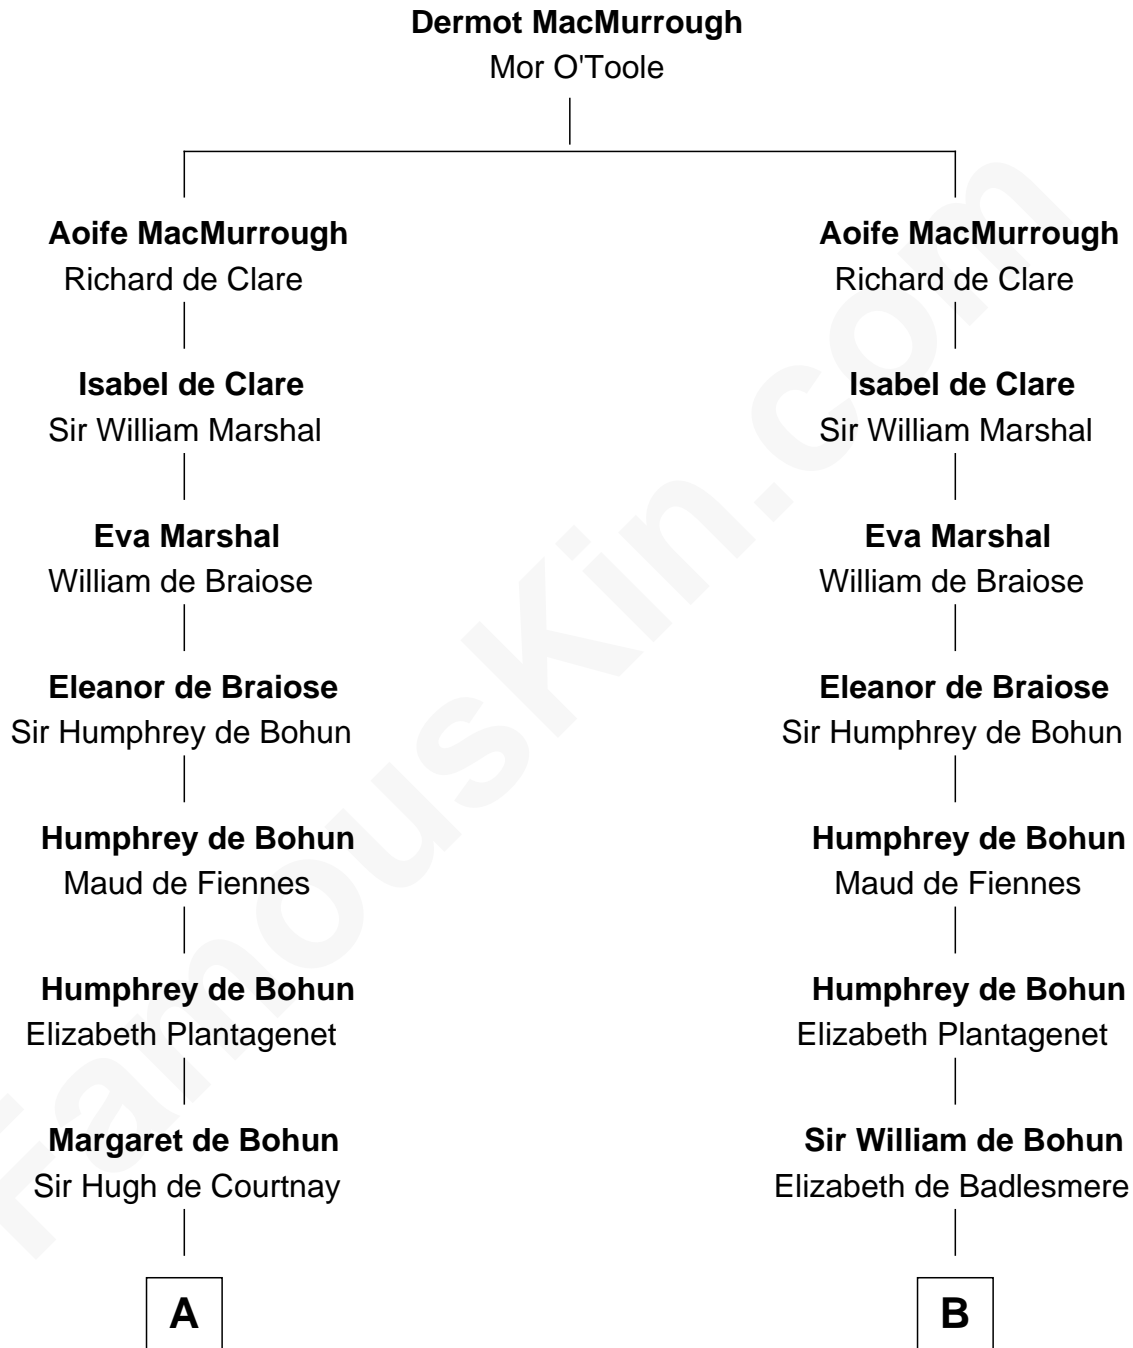

**FamousKin.com**  
**Relationship Chart of**  
**Charles Darwin**  
*Theory of Evolution*

19th cousin 2 times removed of  
**Richard Henry Lee**  
*Signer of the Declaration of Independence*

**C**

**Paul Foley**  
Elizabeth Turton

**Penelope Foley**  
Charles Howard

**Mary Howard**  
Erasmus Darwin

**Dr. Robert Waring Darwin**  
Susanna Wedgwood

**Charles Darwin**  
*Theory of Evolution*

**D**

**Laetitia Corbin**  
Richard Lee

**Gov. Thomas Lee**  
Hannah Ludwell

**Richard Henry Lee**  
*Signer of Declaration of Independence*

FamousKin.com