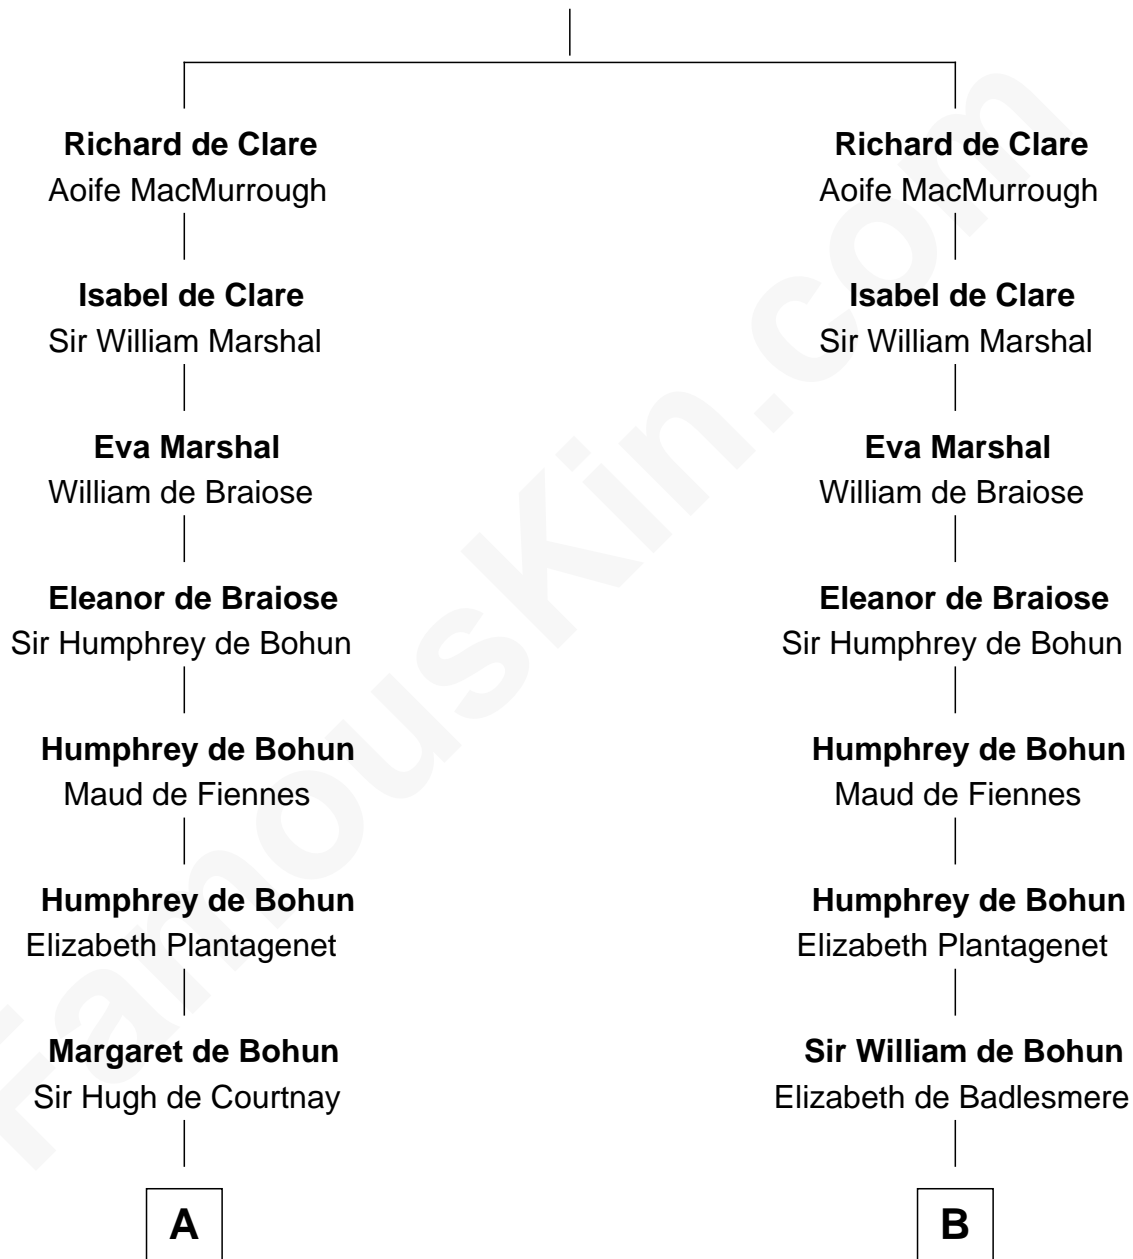

FamousKin.com Relationship Chart of

Charles Darwin

Theory of Evolution

19th cousin 2 times removed of

Richard Henry Lee

Signer of the Declaration of Independence

Gilbert Fitzgilbert de Clare

Isabel de Beaumont

C

Paul Foley
Elizabeth Turton

Penelope Foley
Charles Howard

Mary Howard
Erasmus Darwin

Dr. Robert Waring Darwin
Susanna Wedgwood

Charles Darwin
Theory of Evolution

D

Laetitia Corbin
Richard Lee

Gov. Thomas Lee
Hannah Ludwell

Richard Henry Lee
Signer of Declaration of Independence

FamousKin.com