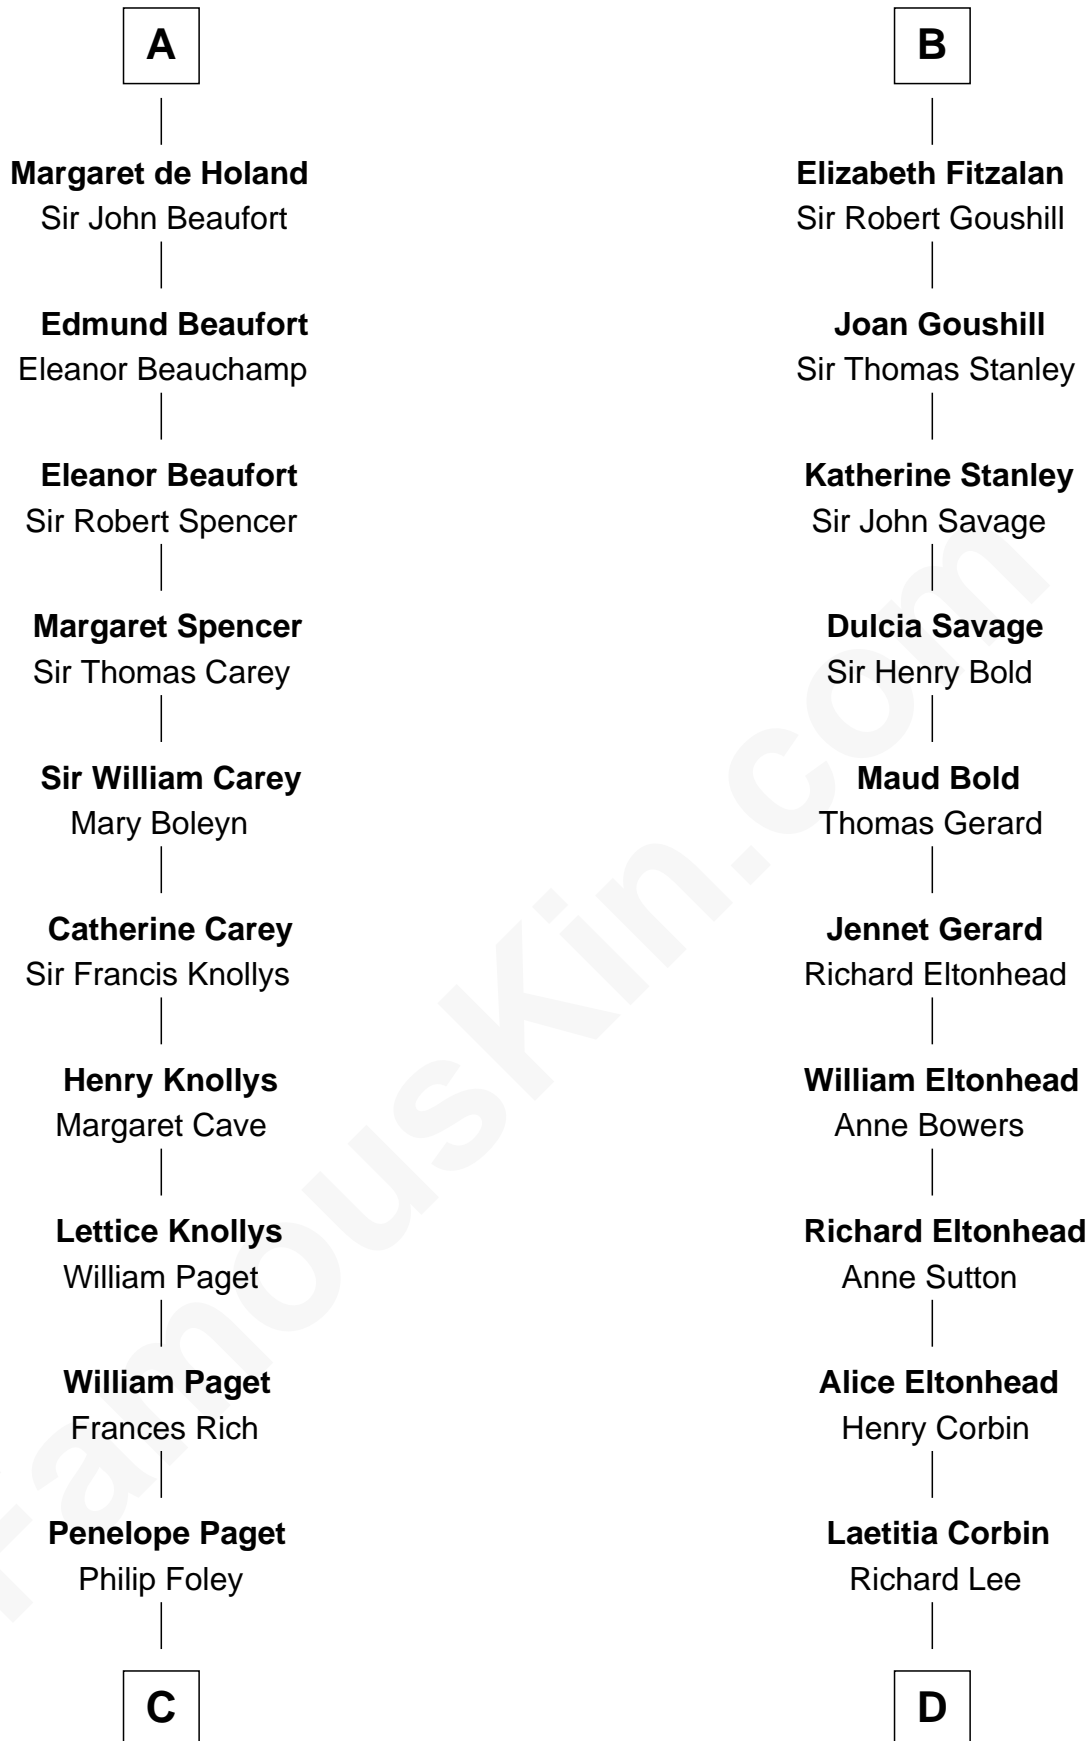

FamousKin.com Relationship Chart of

Charles Darwin

Theory of Evolution

18th cousin 3 times removed of

Richard Henry Lee

Signer of the Declaration of Independence

Louis VII, King of France

Adèle of Champagne

Maud de Chaworth

Eleanor Plantagenet

Richard Fitzalan

Sir Richard Fitzalan

Elizabeth de Bohun

B

C

Paul Foley
Elizabeth Turton

Penelope Foley
Charles Howard

Mary Howard
Erasmus Darwin

Dr. Robert Waring Darwin
Susanna Wedgwood

Charles Darwin
Theory of Evolution

D

Gov. Thomas Lee
Hannah Ludwell

Richard Henry Lee
Signer of Declaration of Independence