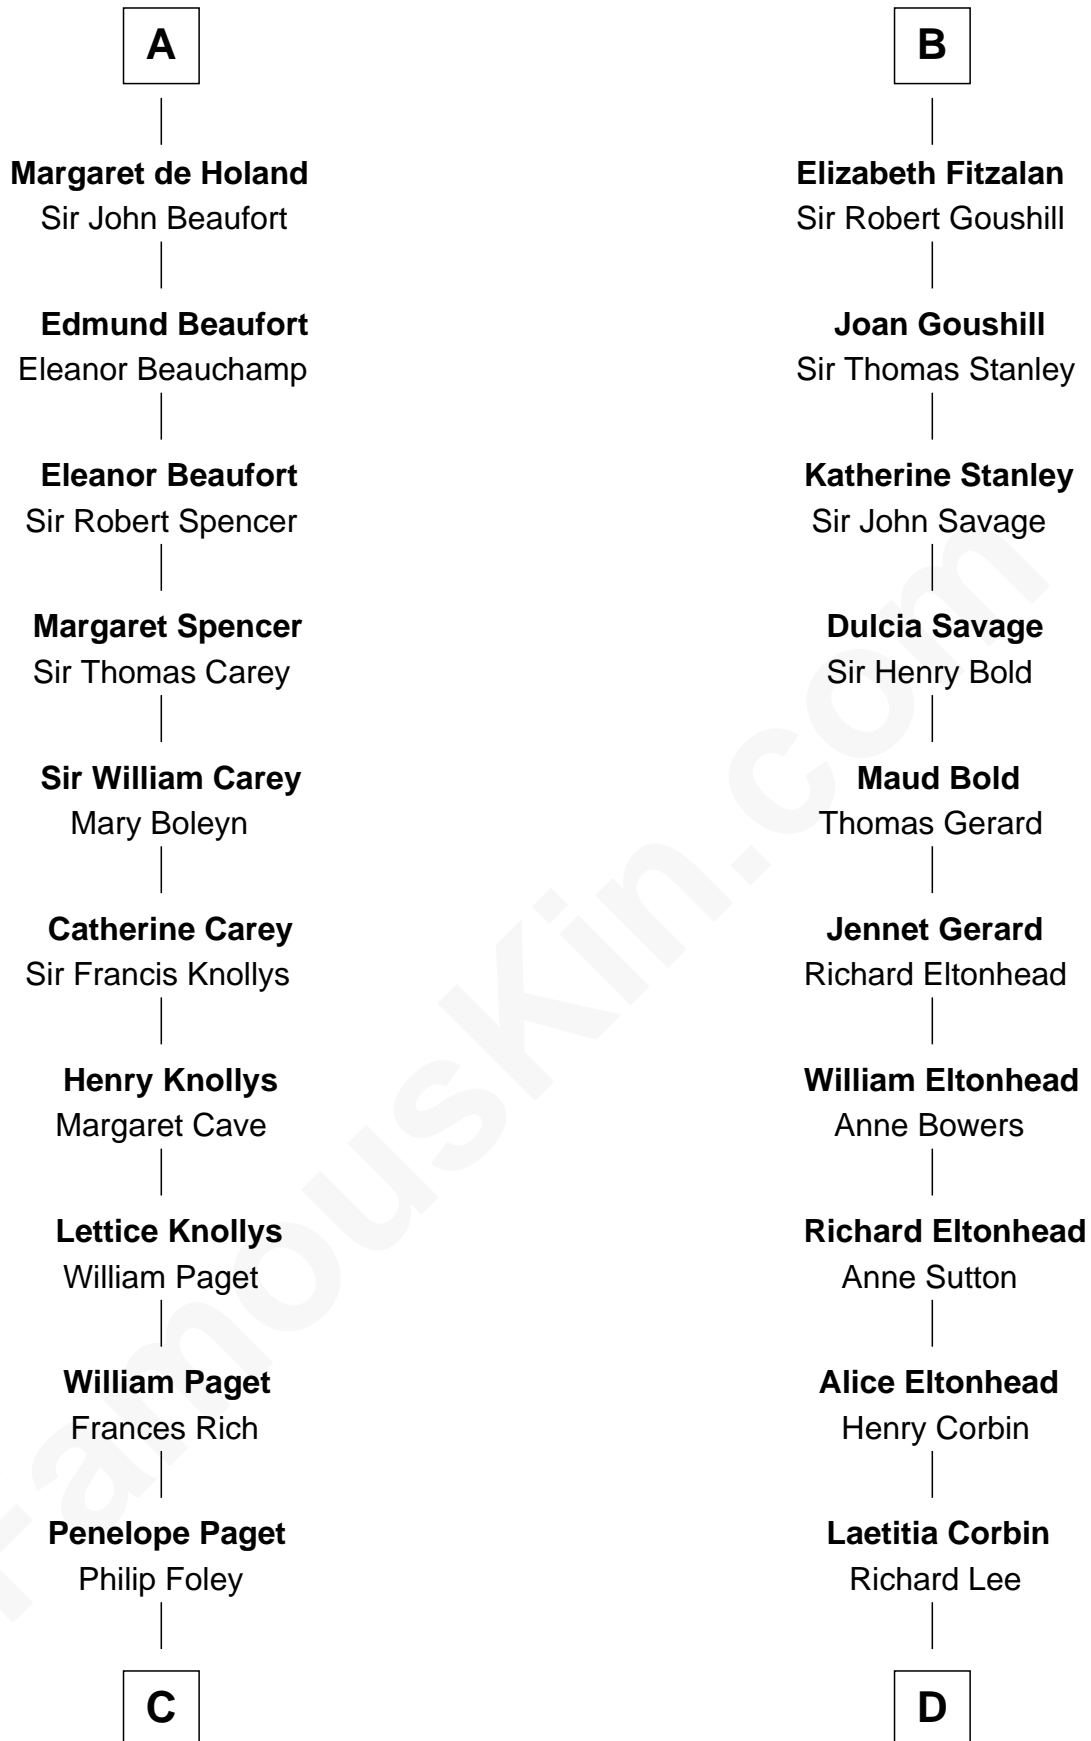

FamousKin.com

Relationship Chart of

Charles Darwin

Theory of Evolution

18th cousin 3 times removed of

Richard Henry Lee

Signer of the Declaration of Independence

Godfrey III, Count of Louvain

Henry Plantagenet

Maud de Chaworth

Eleanor Plantagenet

Richard Fitzalan

Sir Richard Fitzalan

Elizabeth de Bohun

B

C

Paul Foley
Elizabeth Turton

Penelope Foley
Charles Howard

Mary Howard
Erasmus Darwin

Dr. Robert Waring Darwin
Susanna Wedgwood

Charles Darwin
Theory of Evolution

D

Gov. Thomas Lee
Hannah Ludwell

Richard Henry Lee
Signer of Declaration of Independence