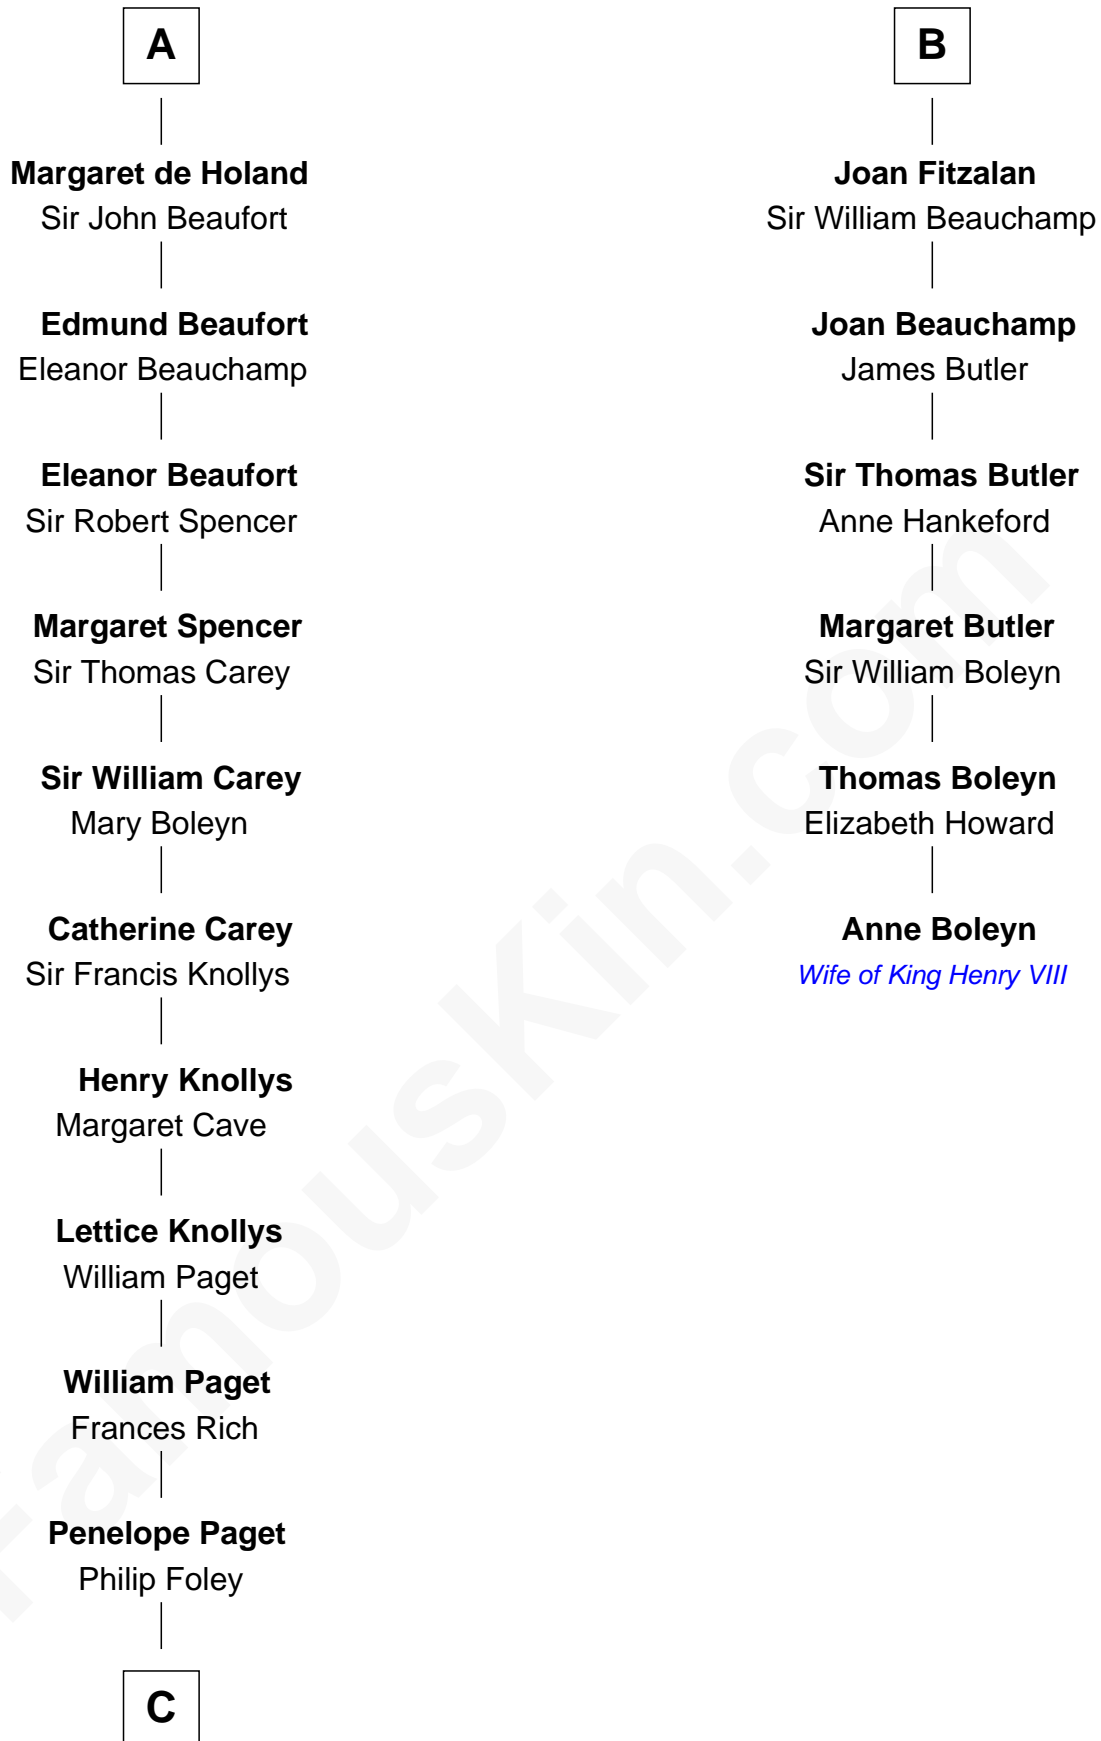

FamousKin.com
Relationship Chart of
Charles Darwin
Theory of Evolution

12th cousin 9 times removed of

Anne Boleyn
2nd Wife of King Henry VIII

Llywelyn ap Iorwerth
 Joan Plantagenet

Gwladus Ddu of Wales

Ralph de Mortimer

Maud de Brewes

Isabel de Mortimer

John Fitzalan

Richard Fitzalan

Alice de Saluzzo

Edmund Fitzalan

Alice de Warenne

Richard Fitzalan

Eleanor Plantagenet

Sir Richard Fitzalan

Elizabeth de Bohun

B

C

—
Paul Foley

Elizabeth Turton

—
Penelope Foley

Charles Howard

—
Mary Howard

Erasmus Darwin

—
Dr. Robert Waring Darwin

Susanna Wedgwood

—
Charles Darwin

Theory of Evolution

FamousKin.com