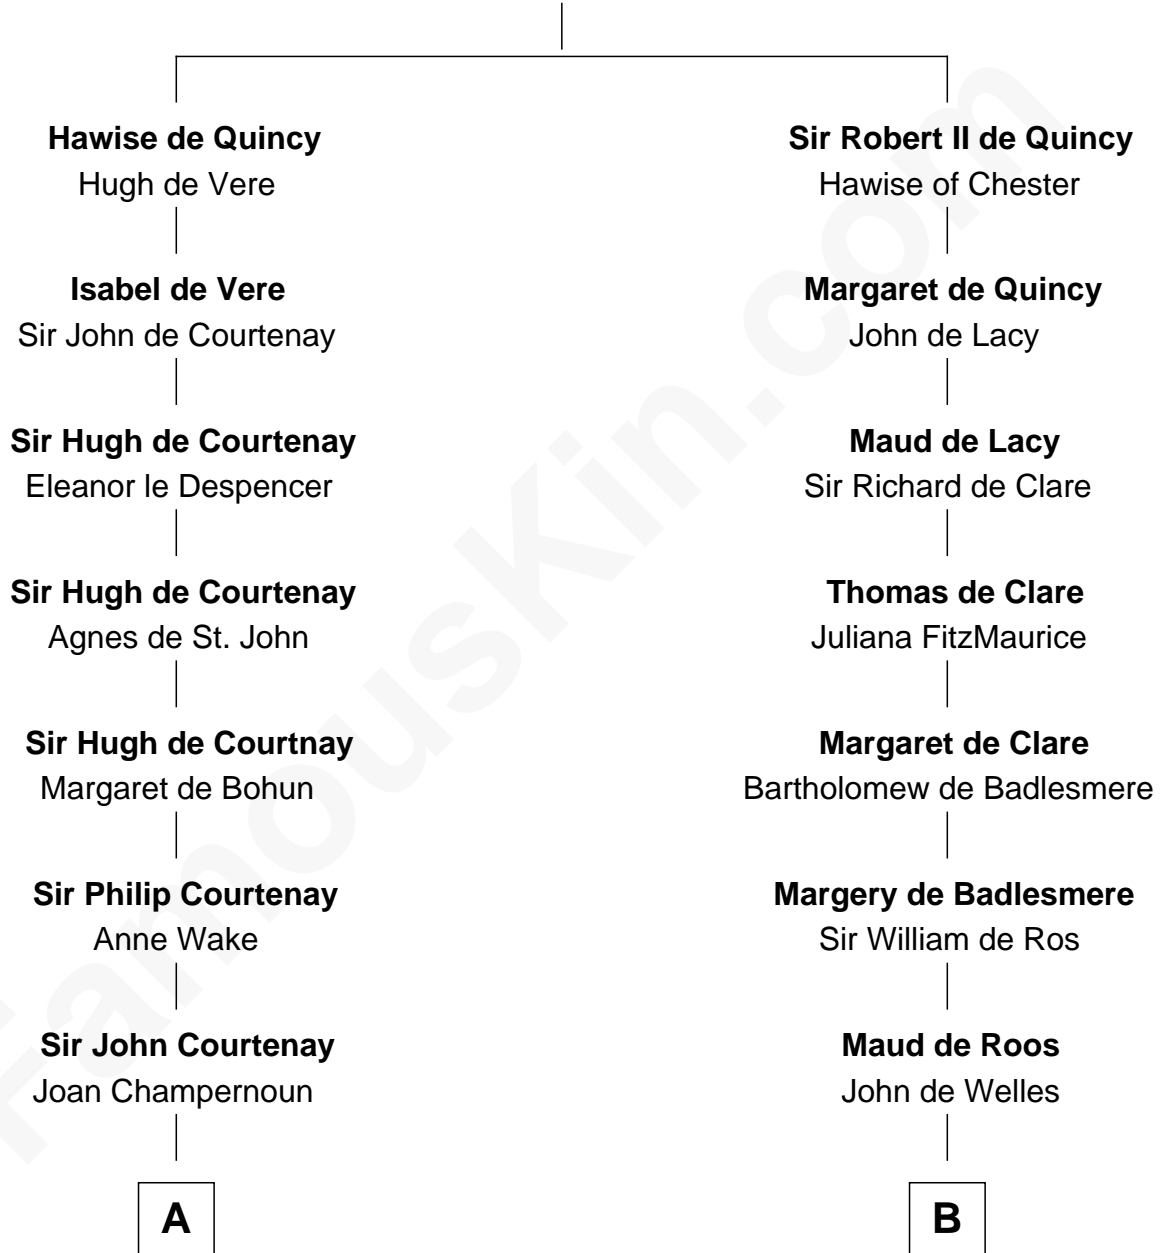

FamousKin.com Relationship Chart of

Charles Darwin

Theory of Evolution

12th cousin 7 times removed of

Anne Boleyn

2nd Wife of King Henry VIII

Saher de Quincy
Margaret de Beaumont

C

—
Mary Howard
Erasmus Darwin

—
Dr. Robert Waring Darwin
Susanna Wedgwood

—
Charles Darwin
Theory of Evolution

FamousKin.com