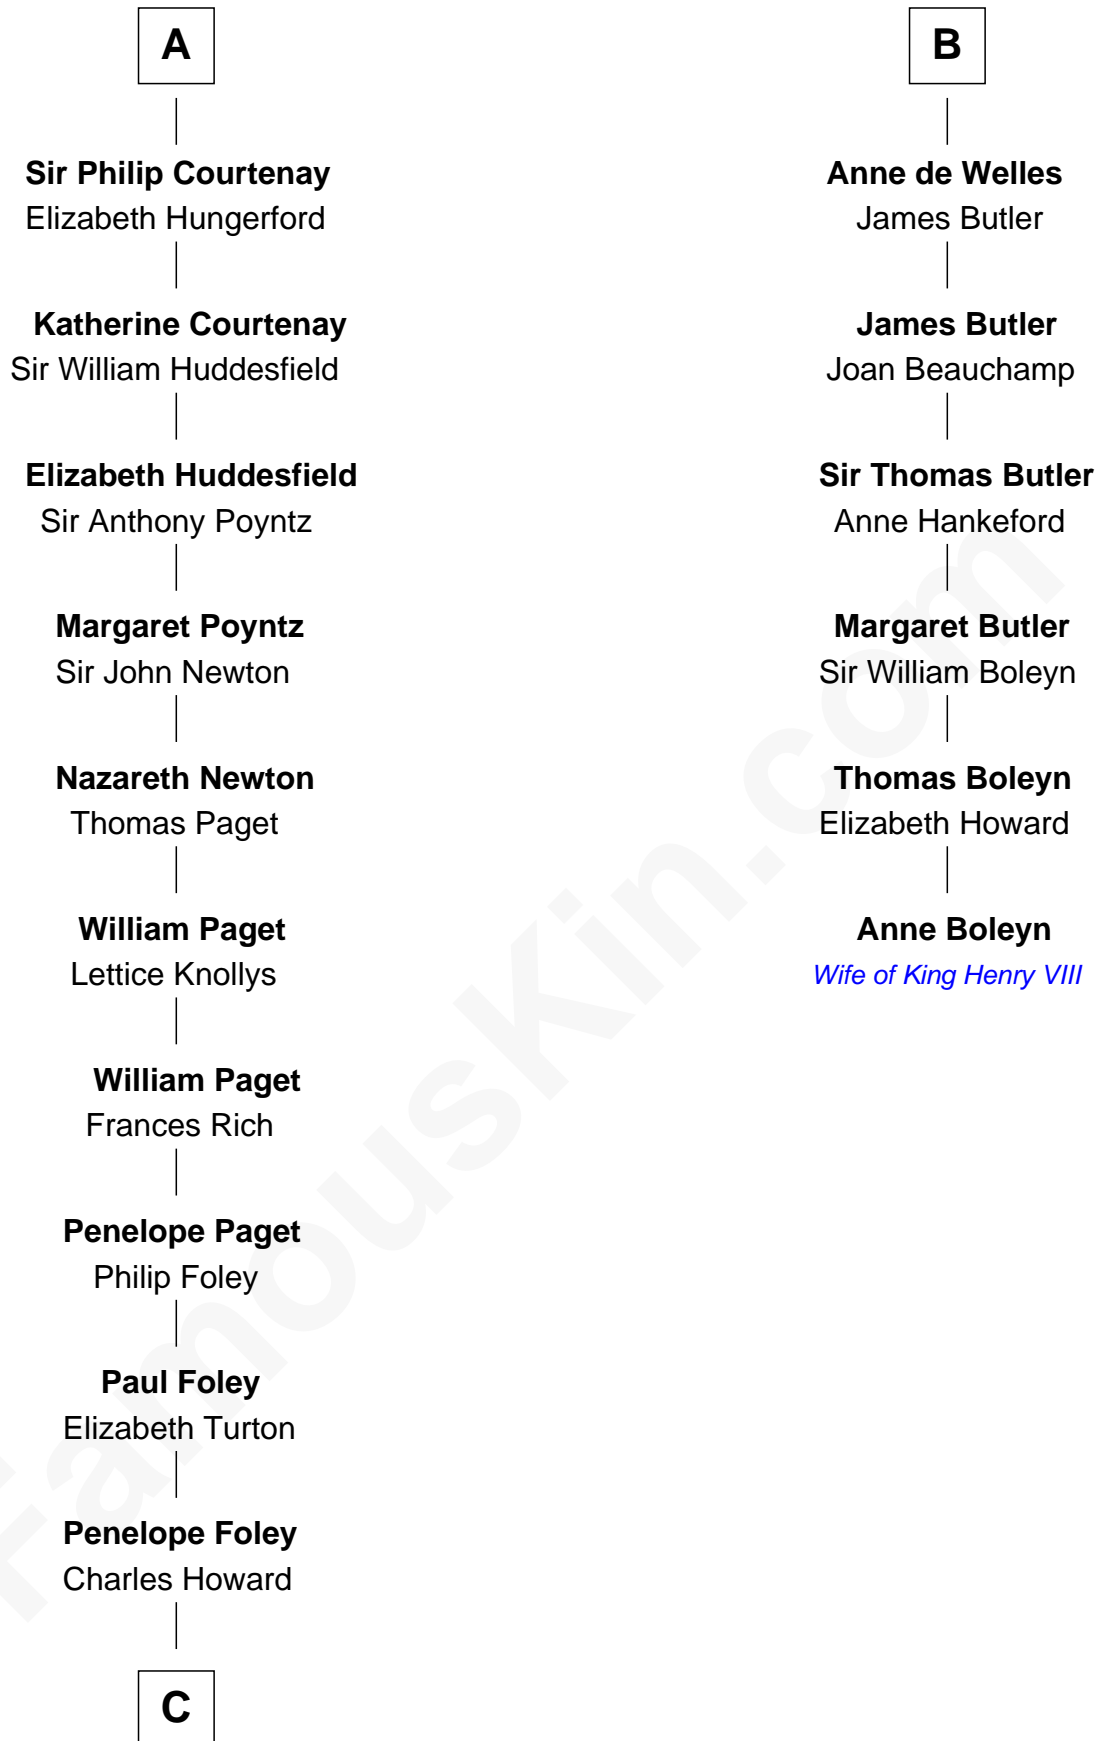

FamousKin.com Relationship Chart of

Charles Darwin

Theory of Evolution

12th cousin 7 times removed of

Anne Boleyn

2nd Wife of King Henry VIII

Saher de Quincy
Margaret de Beaumont

C

—
Mary Howard
Erasmus Darwin

—
Dr. Robert Waring Darwin
Susanna Wedgwood

—
Charles Darwin
Theory of Evolution

FamousKin.com