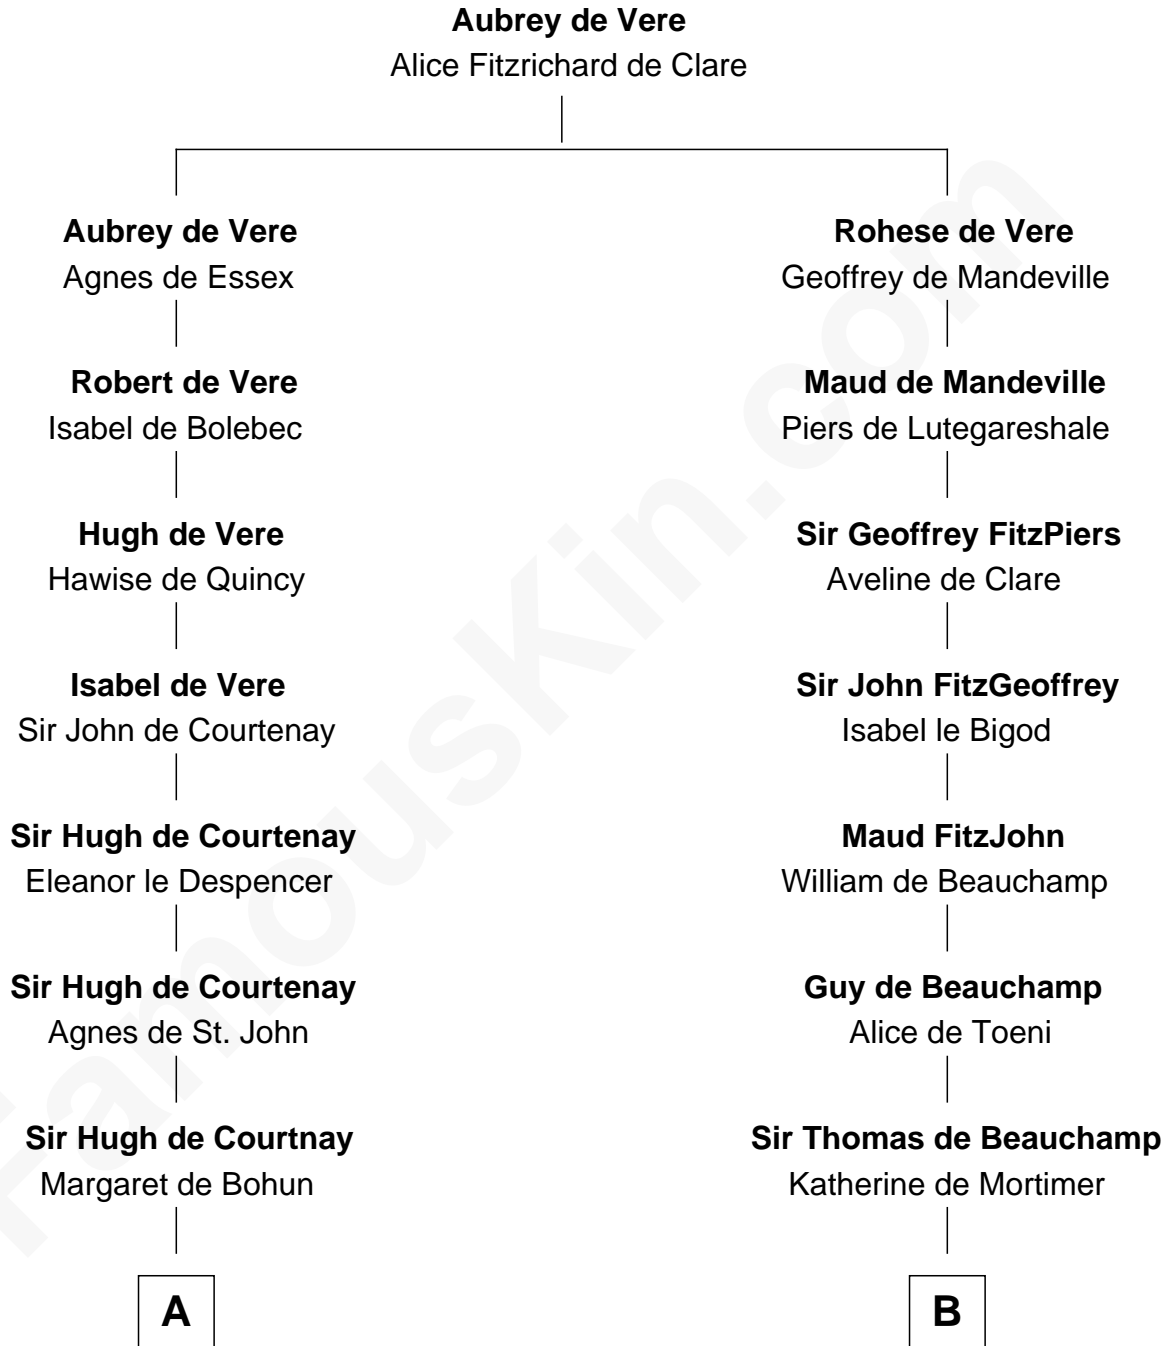

FamousKin.com Relationship Chart of

Charles Darwin

Theory of Evolution

12th cousin 9 times removed of

Anne Boleyn

2nd Wife of King Henry VIII

C

—
Paul Foley

Elizabeth Turton

—
Penelope Foley

Charles Howard

—
Mary Howard

Erasmus Darwin

—
Dr. Robert Waring Darwin

Susanna Wedgwood

—
Charles Darwin

Theory of Evolution

FamousKin.com