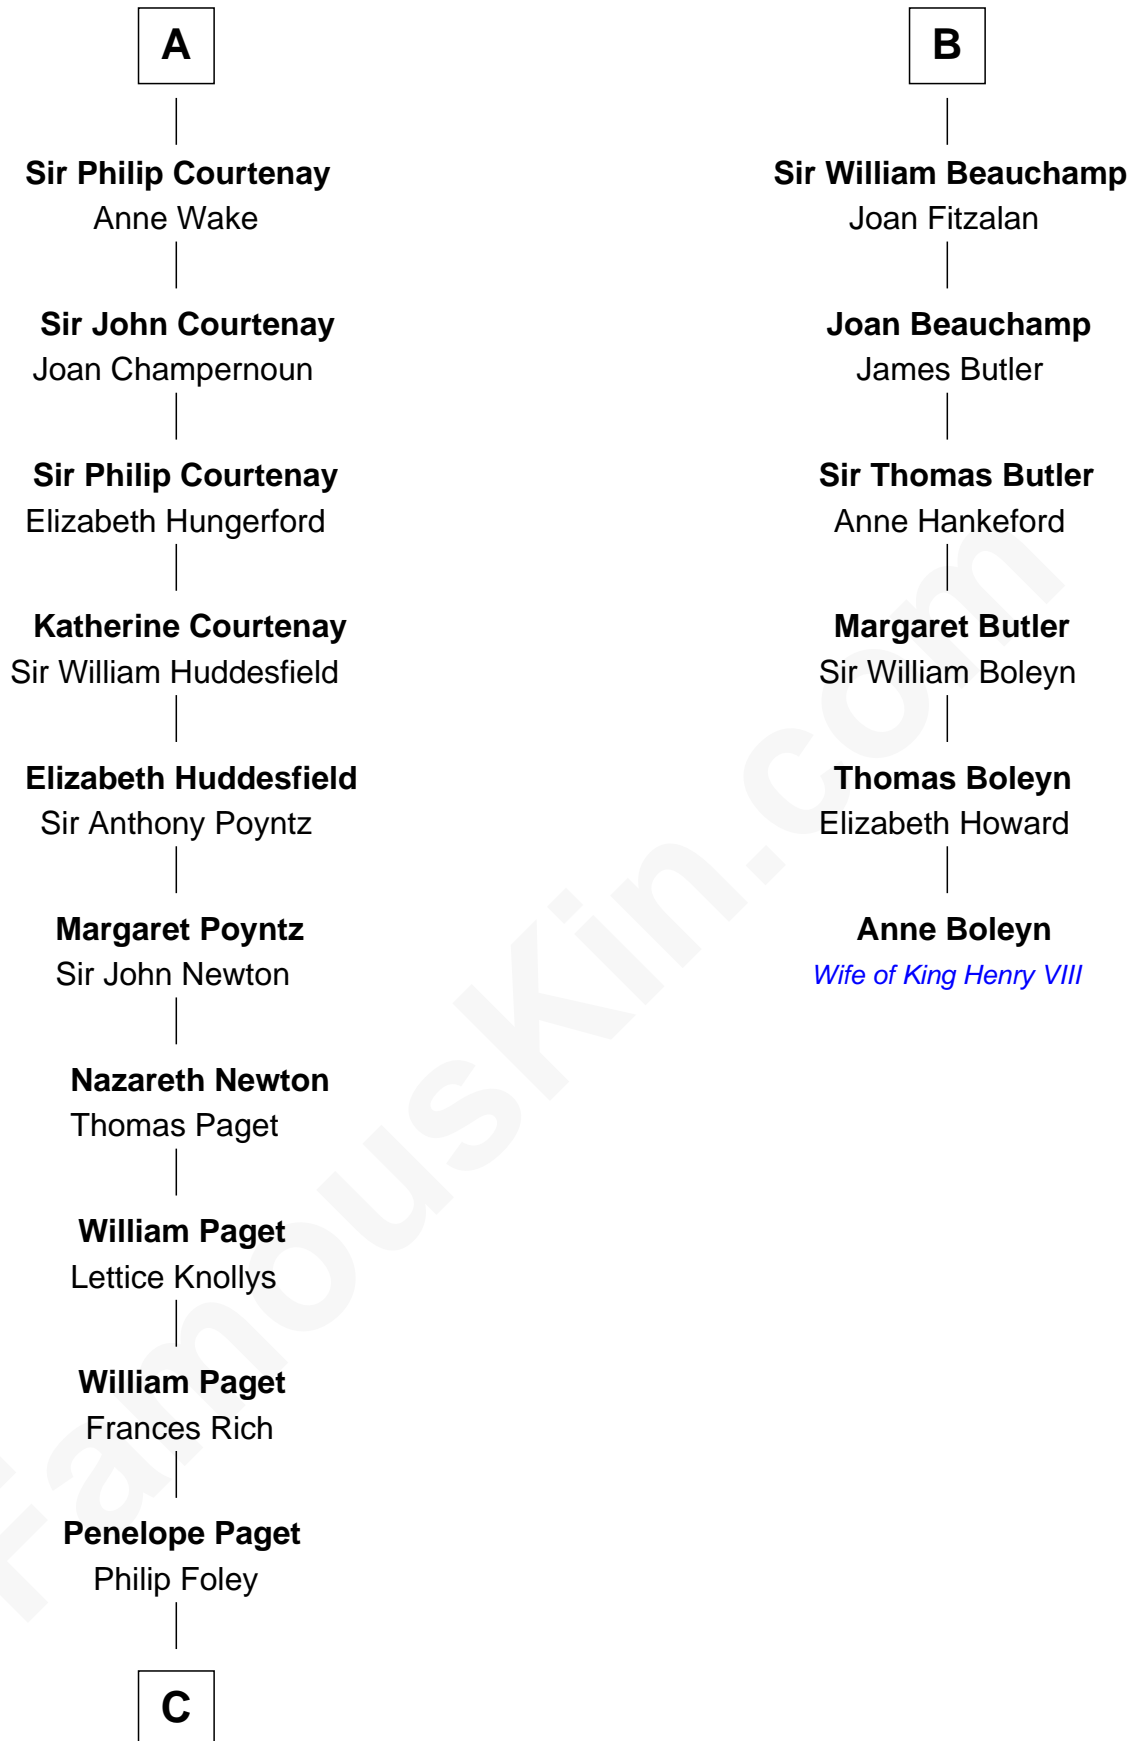

FamousKin.com Relationship Chart of

Charles Darwin

Theory of Evolution

12th cousin 9 times removed of

Anne Boleyn

2nd Wife of King Henry VIII

C

—
Paul Foley

Elizabeth Turton

—
Penelope Foley

Charles Howard

—
Mary Howard

Erasmus Darwin

—
Dr. Robert Waring Darwin

Susanna Wedgwood

—
Charles Darwin

Theory of Evolution

FamousKin.com