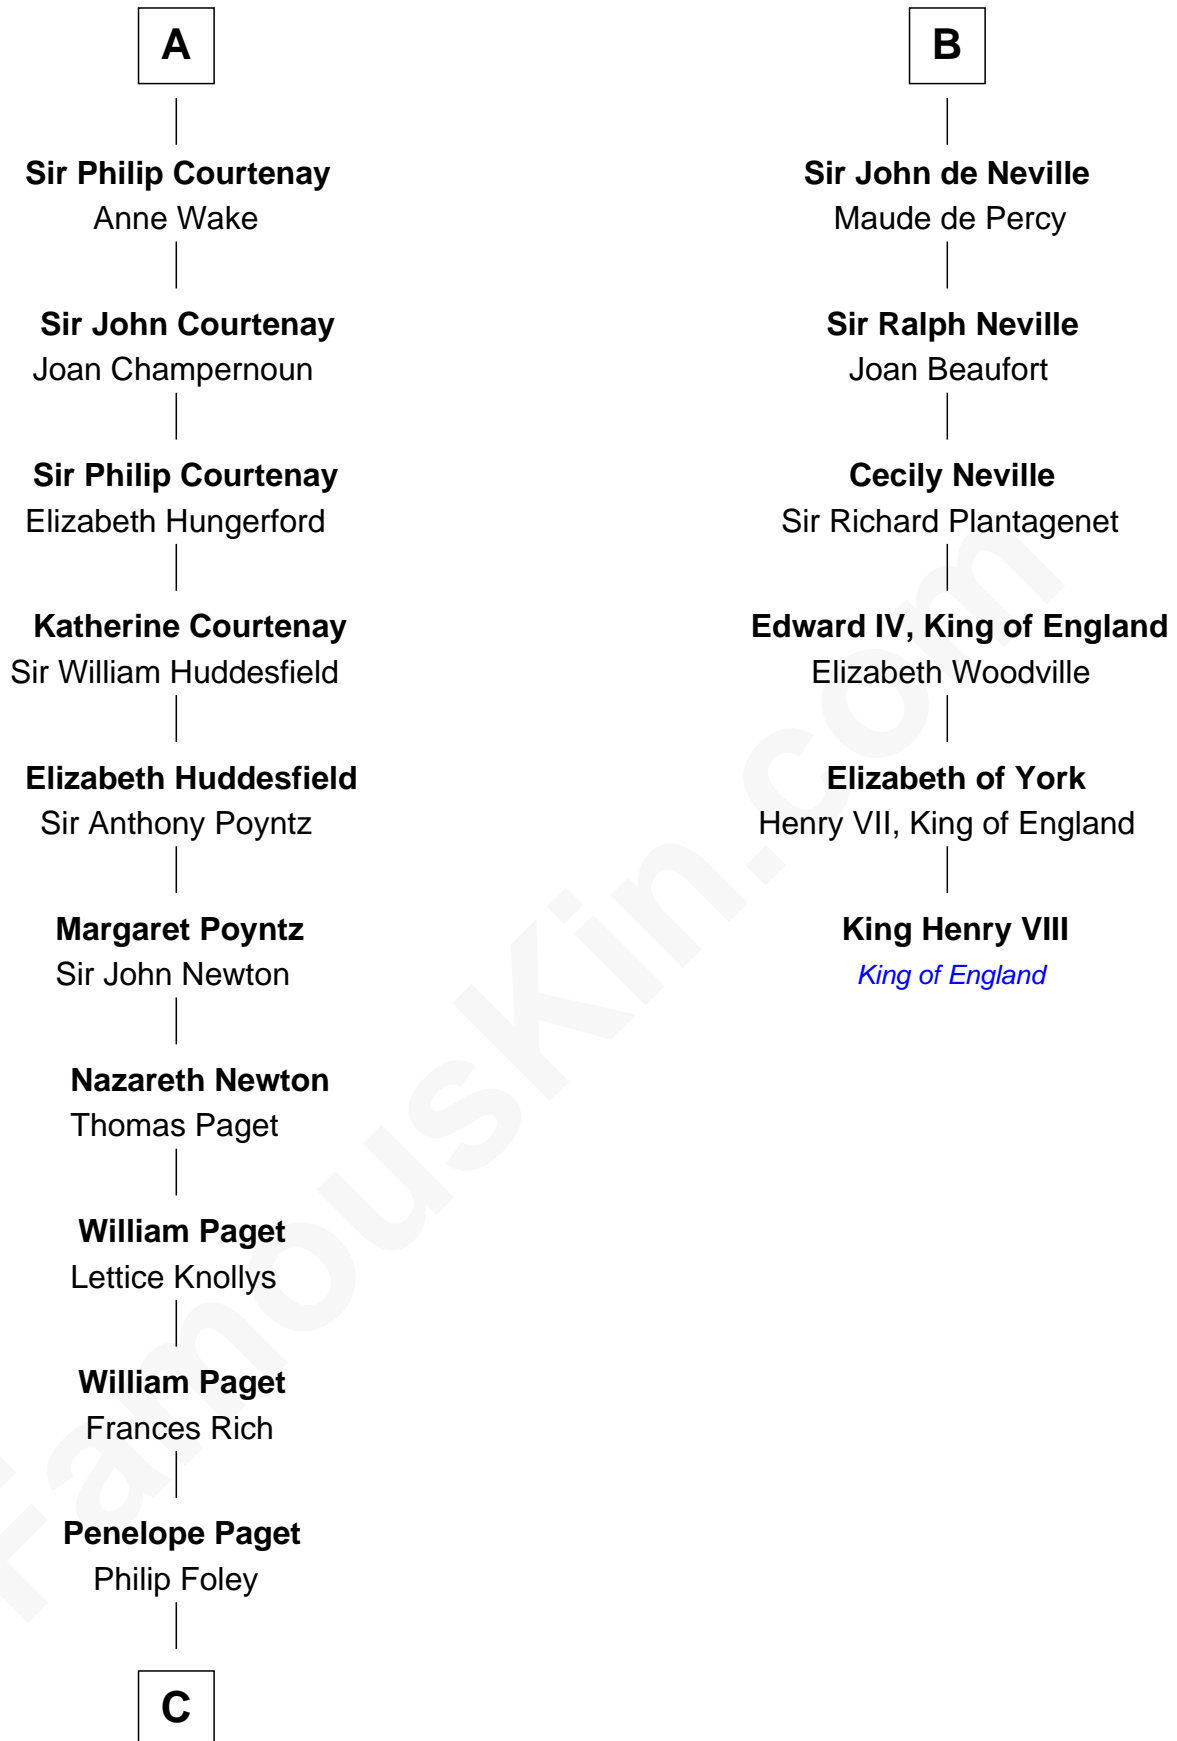

FamousKin.com Relationship Chart of

Charles Darwin

Theory of Evolution

12th cousin 9 times removed of

King Henry VIII

King of England

Walter of Salisbury

C

—
Paul Foley

Elizabeth Turton

—
Penelope Foley

Charles Howard

—
Mary Howard

Erasmus Darwin

—
Dr. Robert Waring Darwin

Susanna Wedgwood

—
Charles Darwin

Theory of Evolution

FamousKin.com