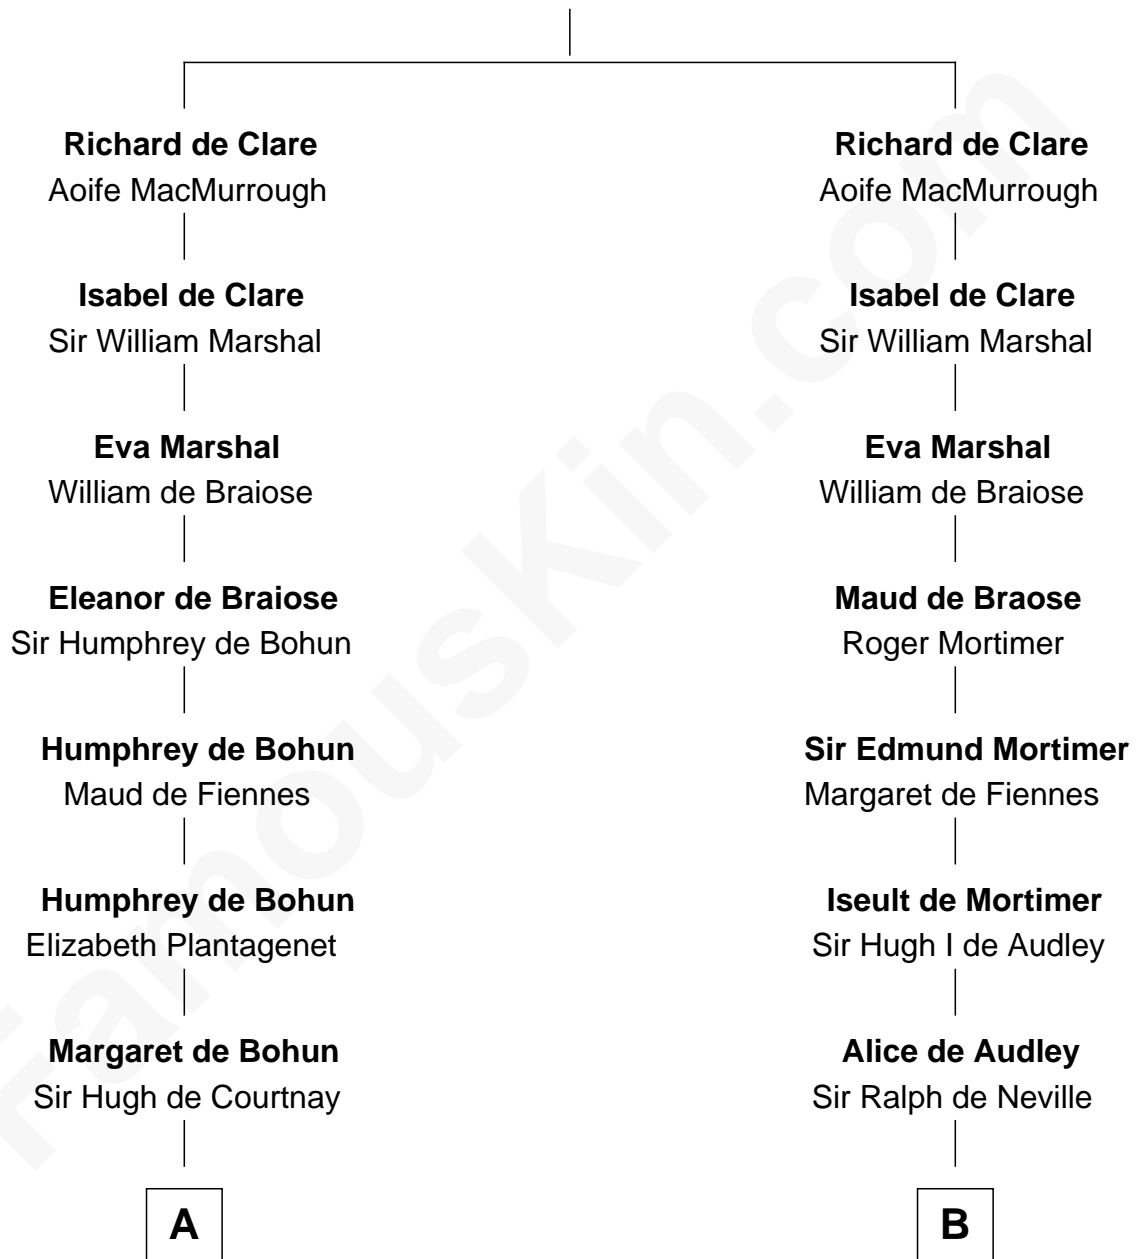

FamousKin.com Relationship Chart of

Charles Darwin

Theory of Evolution

12th cousin 9 times removed of

King Henry VIII

King of England

Gilbert Fitzgilbert de Clare

Isabel de Beaumont

C

—
Paul Foley

Elizabeth Turton

—
Penelope Foley

Charles Howard

—
Mary Howard

Erasmus Darwin

—
Dr. Robert Waring Darwin

Susanna Wedgwood

—
Charles Darwin

Theory of Evolution

FamousKin.com