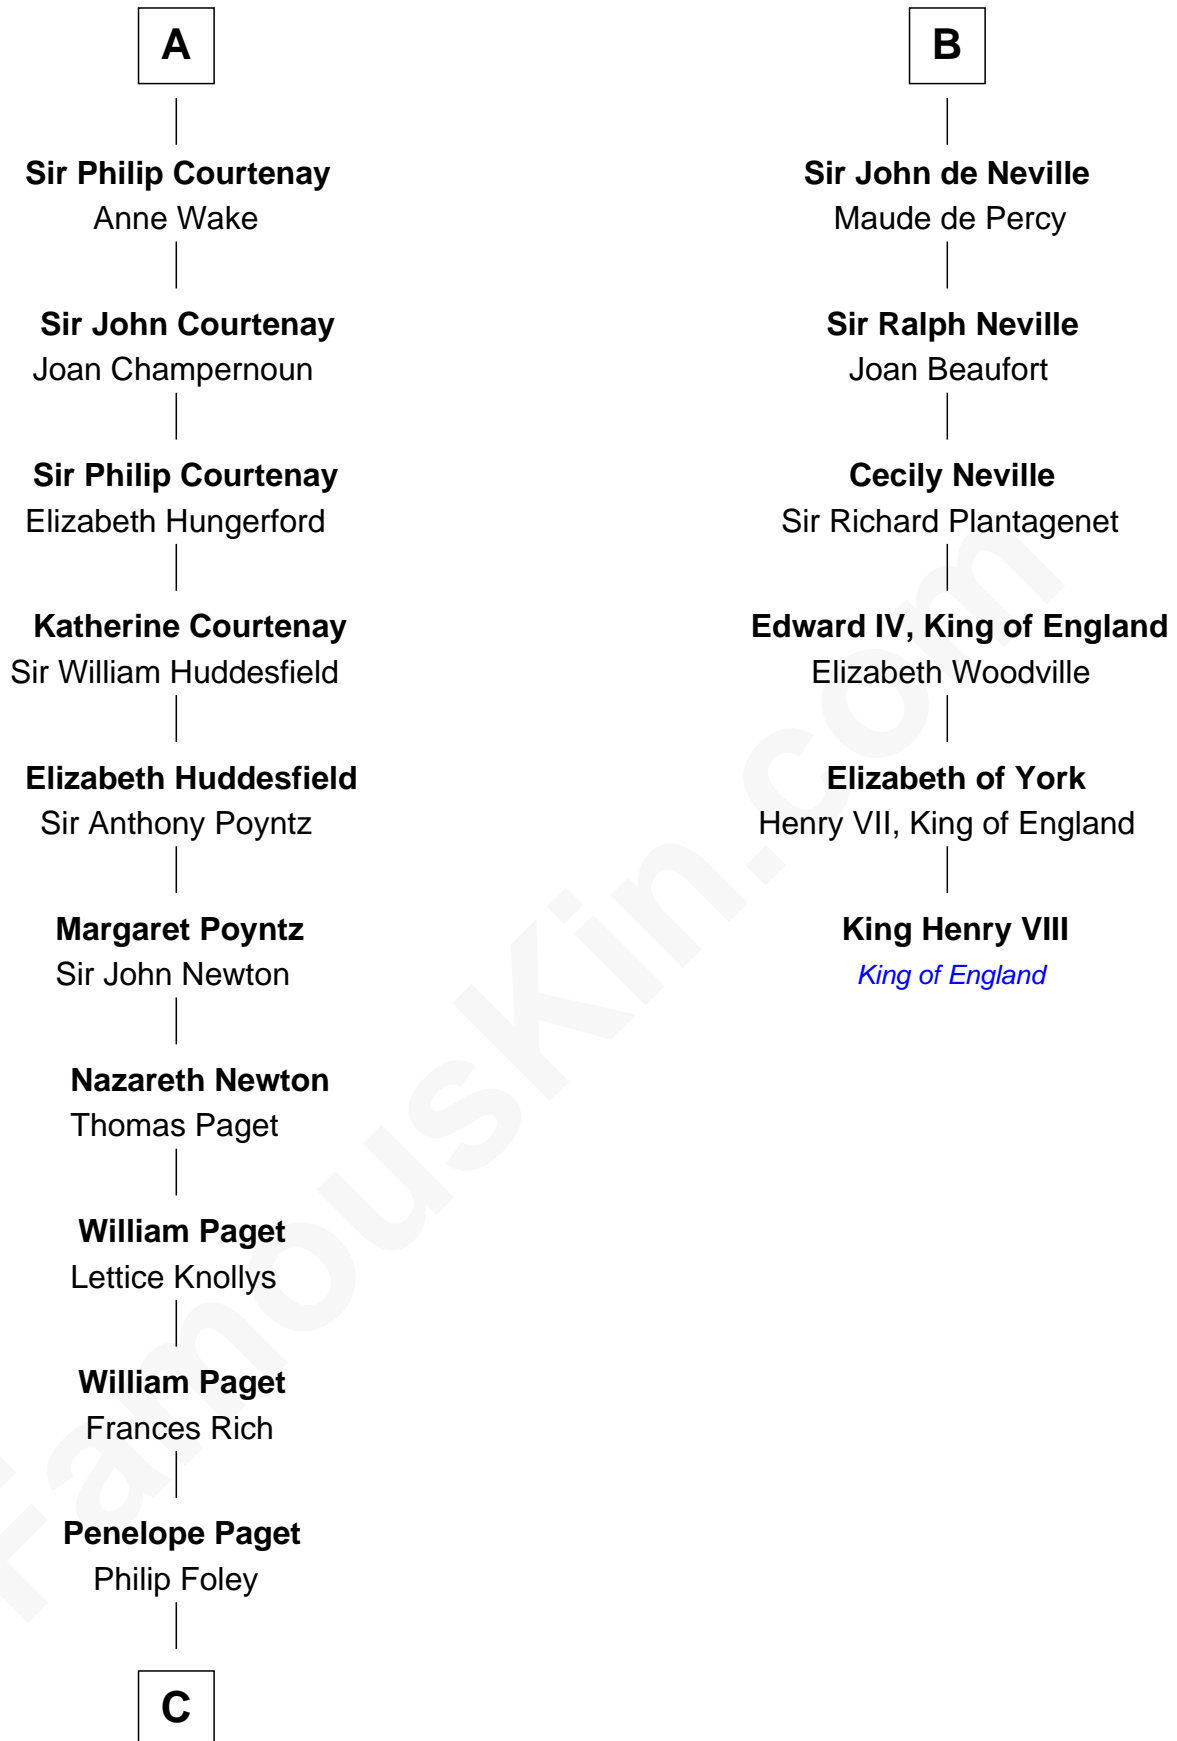

FamousKin.com Relationship Chart of

Charles Darwin

Theory of Evolution

12th cousin 9 times removed of

King Henry VIII

King of England

Gilbert Fitzgilbert de Clare

Isabel de Beaumont

C

—
Paul Foley

Elizabeth Turton

—
Penelope Foley

Charles Howard

—
Mary Howard

Erasmus Darwin

—
Dr. Robert Waring Darwin

Susanna Wedgwood

—
Charles Darwin

Theory of Evolution

FamousKin.com