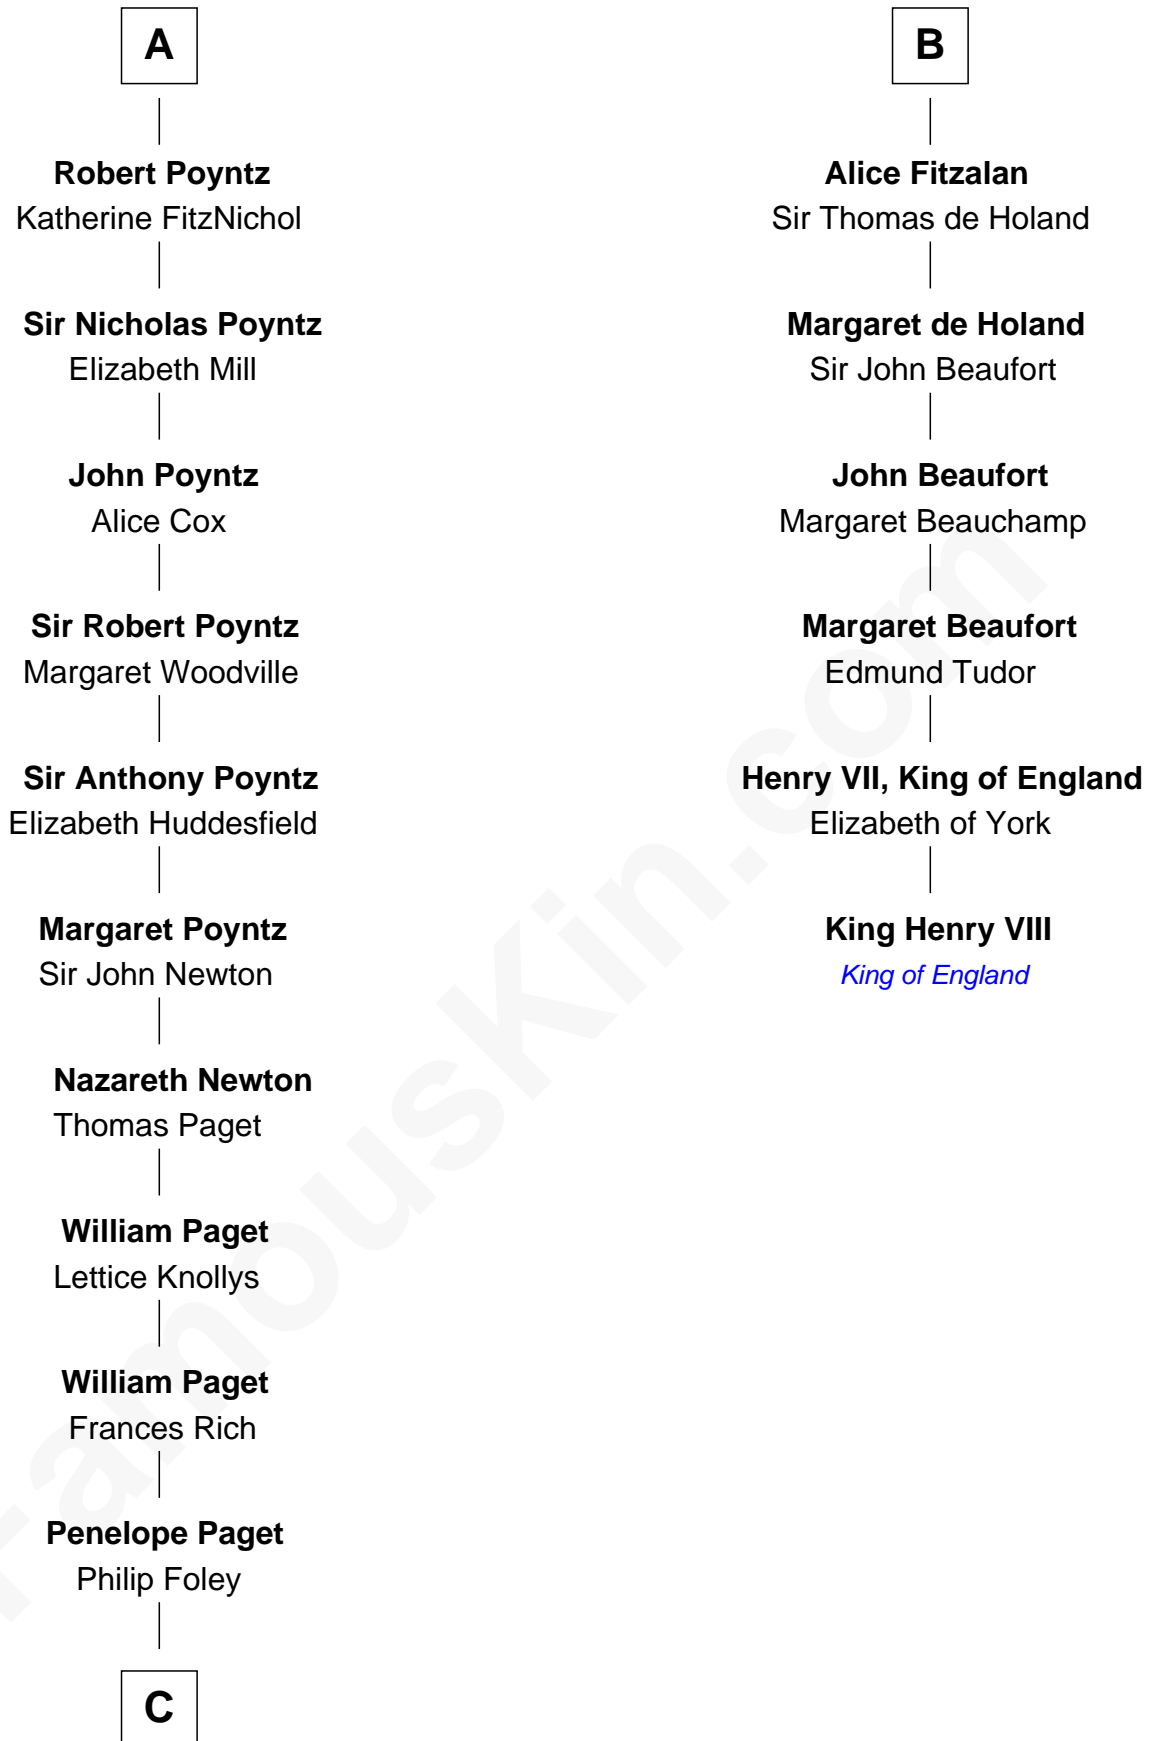

FamousKin.com Relationship Chart of

Charles Darwin

Theory of Evolution

12th cousin 9 times removed of

King Henry VIII

King of England

Adeliza de Meschines

with husband
Robert de Condet

Sir John Poyntz

Elizabeth de Clanvowe

Eleanor Plantagenet

Richard Fitzalan

A

B

C

—
Paul Foley

Elizabeth Turton

—
Penelope Foley

Charles Howard

—
Mary Howard

Erasmus Darwin

—
Dr. Robert Waring Darwin

Susanna Wedgwood

—
Charles Darwin