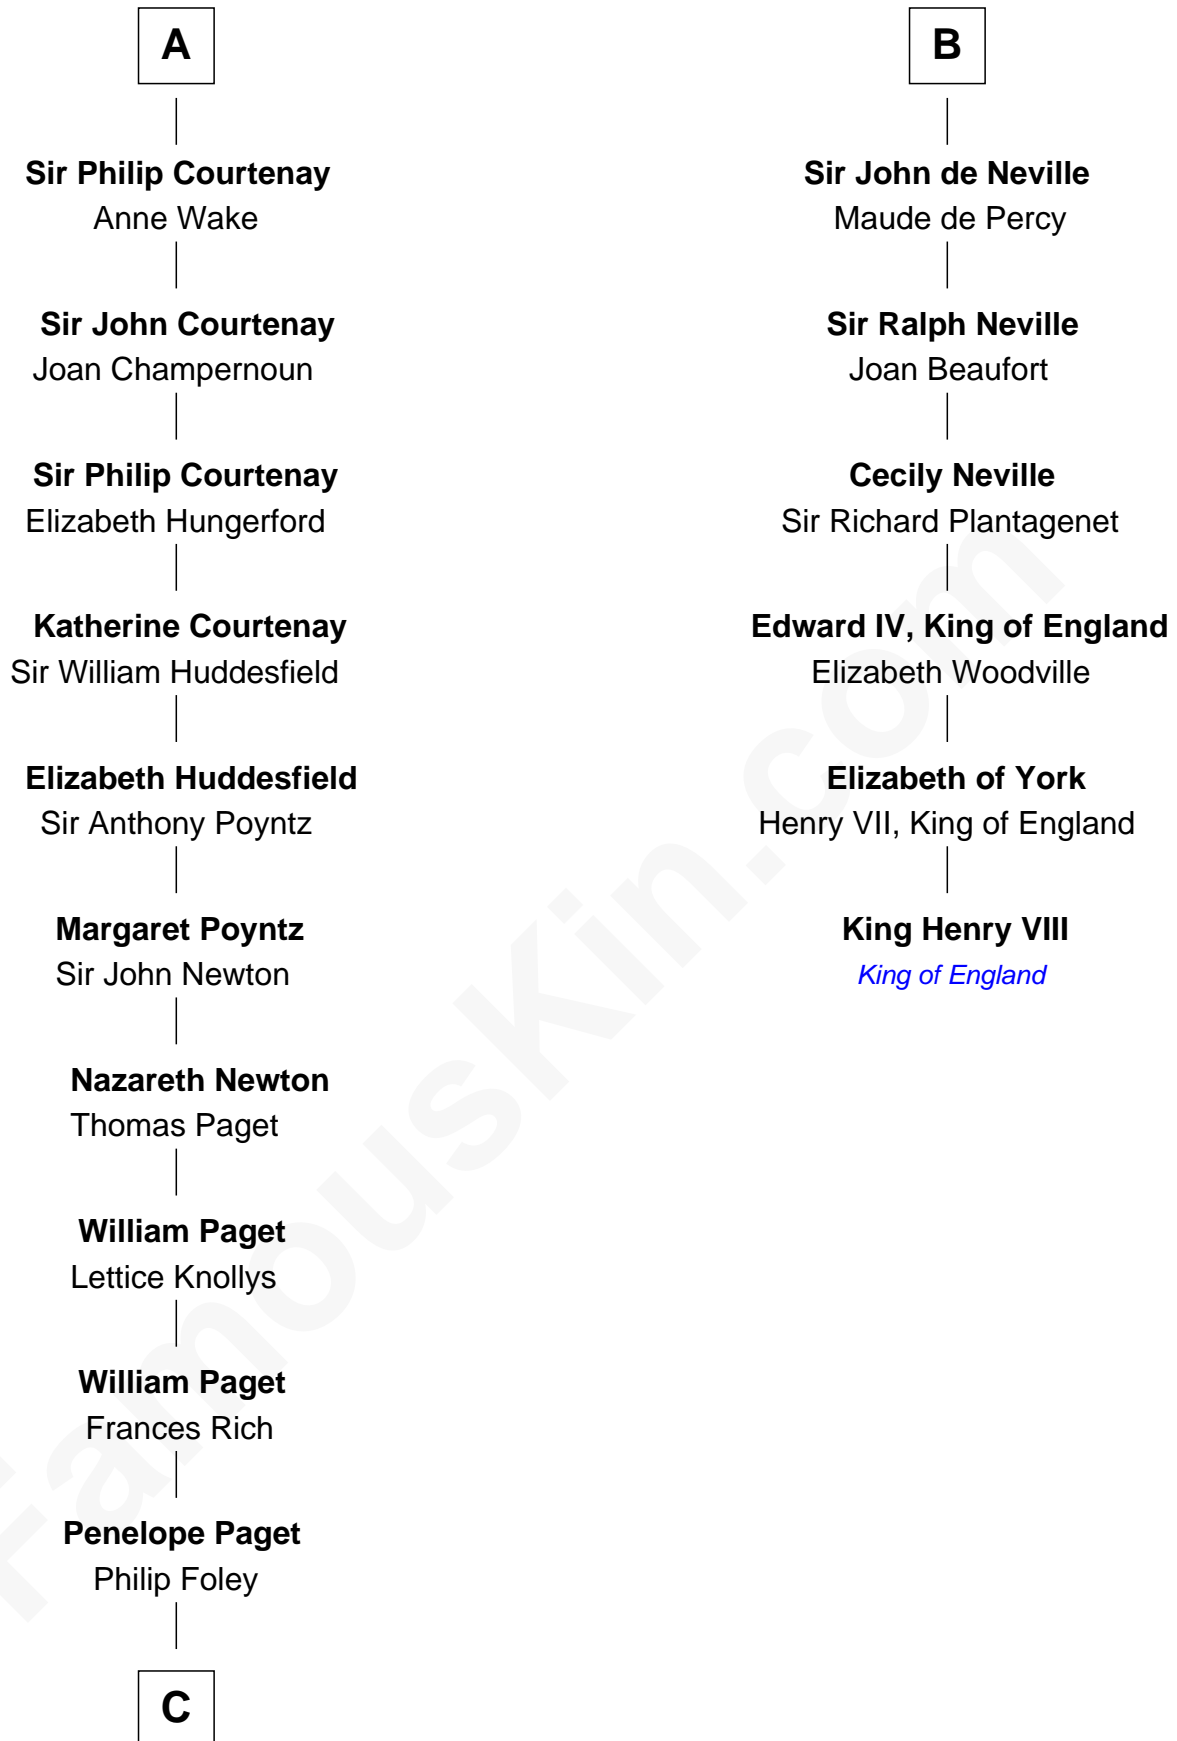

FamousKin.com Relationship Chart of

Charles Darwin

Theory of Evolution

12th cousin 9 times removed of

King Henry VIII

King of England

C

—
Paul Foley

Elizabeth Turton

—
Penelope Foley

Charles Howard

—
Mary Howard

Erasmus Darwin

—
Dr. Robert Waring Darwin

Susanna Wedgwood

—
Charles Darwin

Theory of Evolution

FamousKin.com