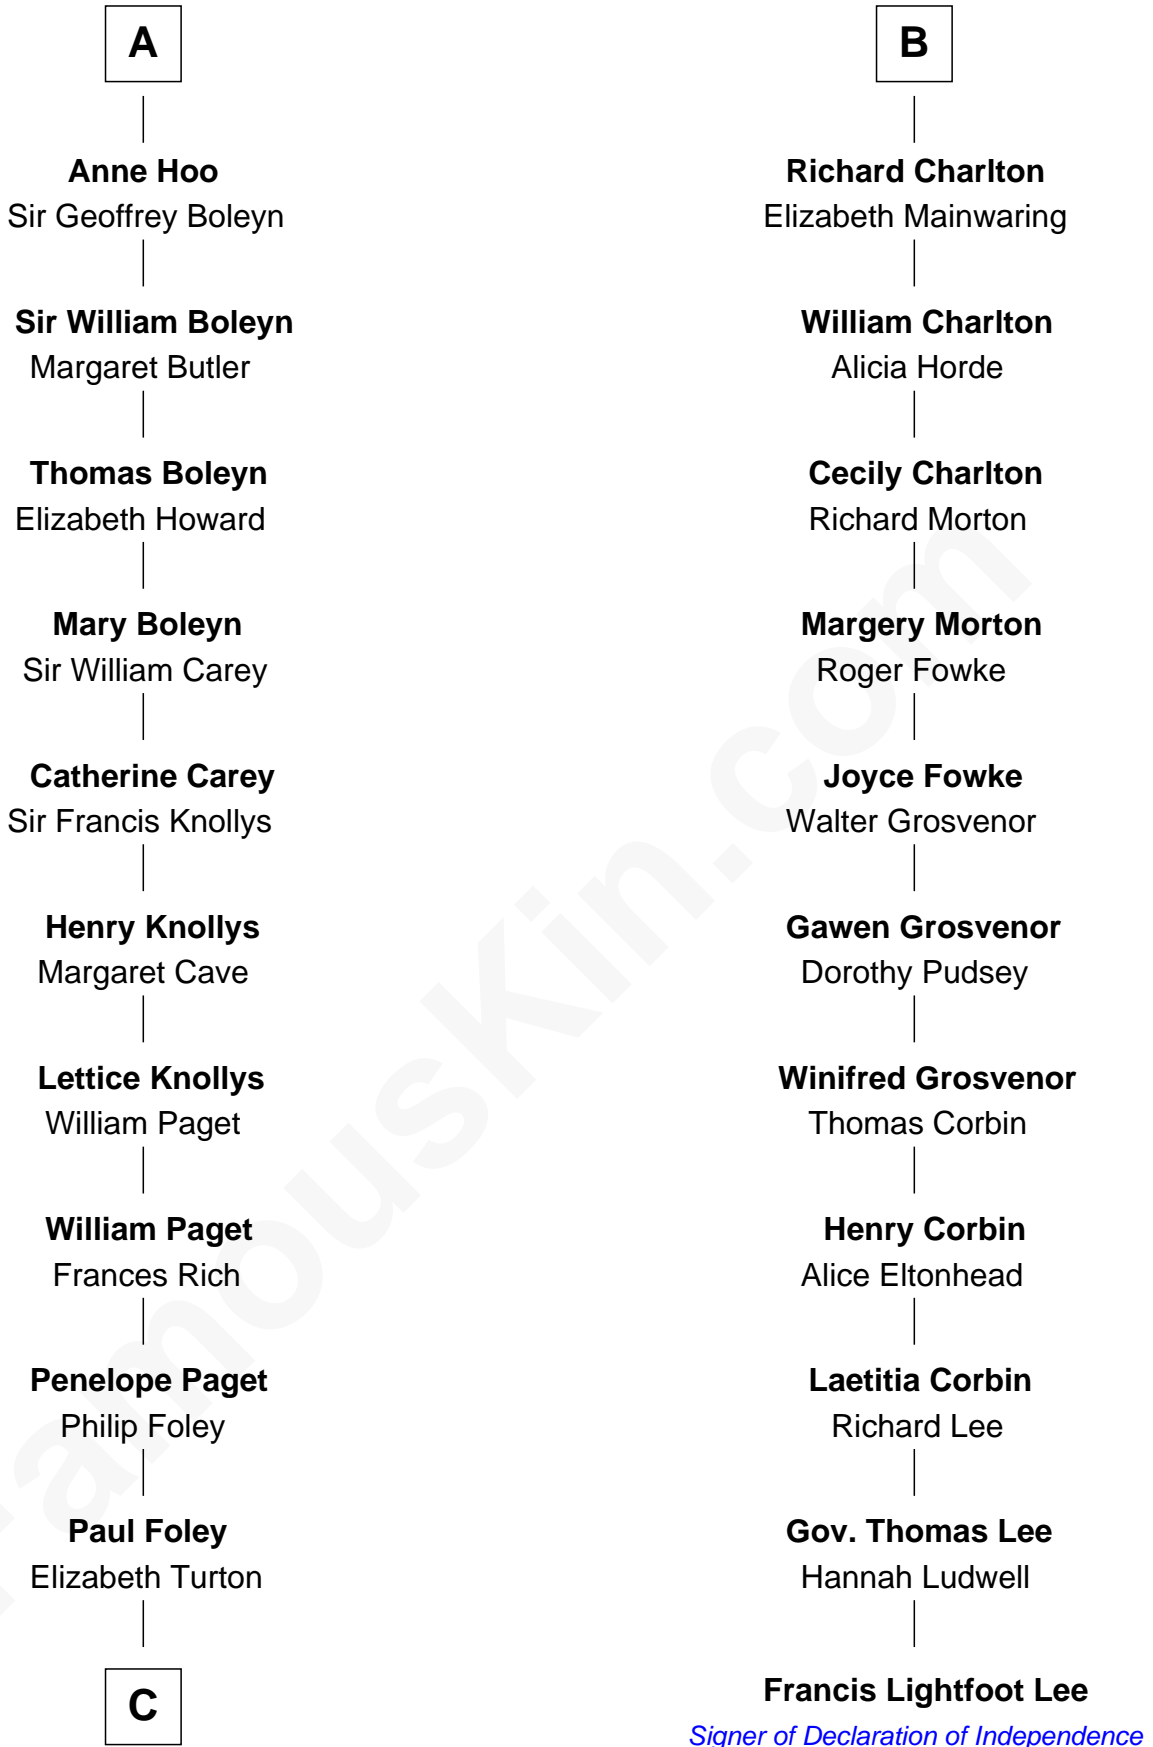

# FamousKin.com Relationship Chart of

**Charles Darwin**

*Theory of Evolution*

17th cousin 3 times removed of

**Francis Lightfoot Lee**

*Signer of the Declaration of Independence*

**Sir Ralph de Somery**

Margaret le Gras

**Sir Thomas de Felton**

Joan Walkfare

**Eleanor de Felton**

Sir Thomas Hoo

**Sir Thomas Hoo**

Elizabeth Wychingham

**A**

**Sir Roger de Somery**

Sir Roger Corbet

**Sir Robert Corbet**

Margaret - - - - -

**Mary Corbet**

Robert Charlton

**B**

**C**

—  
**Penelope Foley**  
Charles Howard

—  
**Mary Howard**  
Erasmus Darwin

—  
**Dr. Robert Waring Darwin**  
Susanna Wedgwood

—  
**Charles Darwin**  
*Theory of Evolution*

FamousKin.com