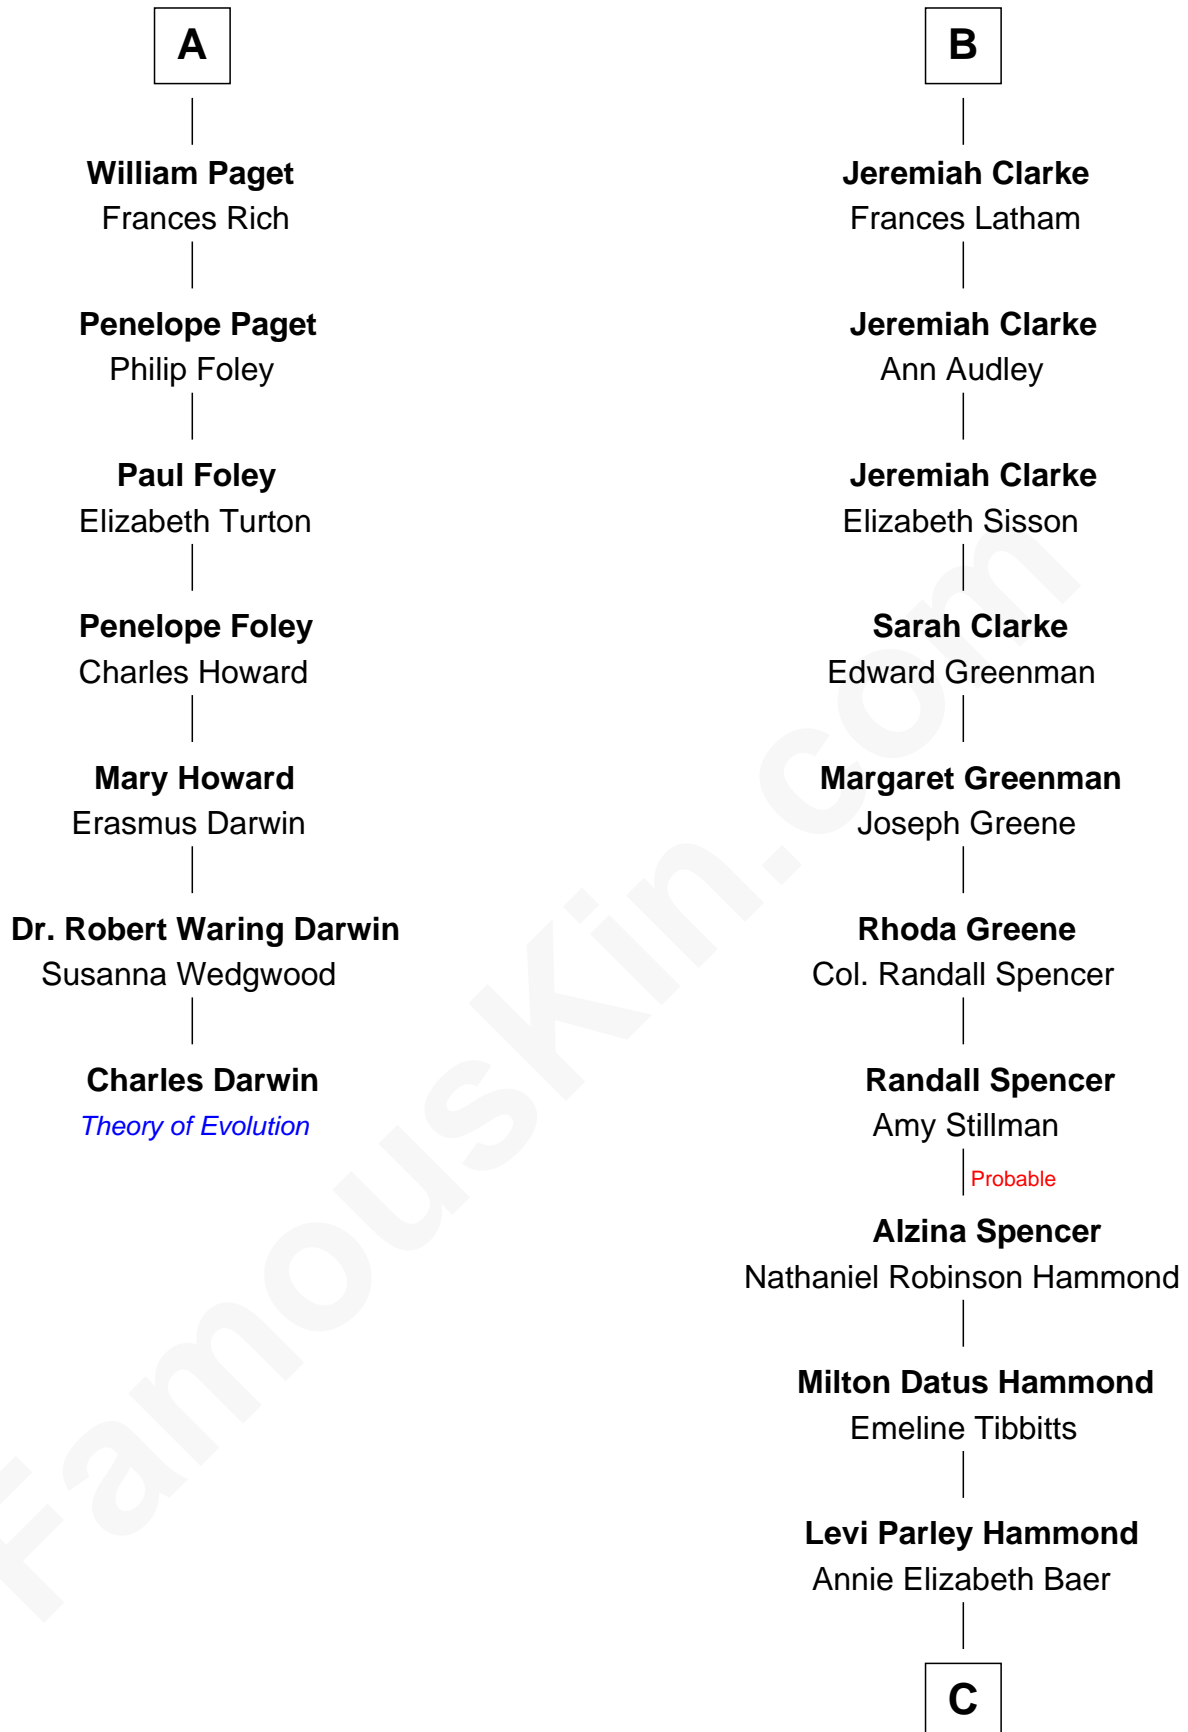

FamousKin.com Relationship Chart of

Charles Darwin

Theory of Evolution

13th cousin 7 times removed of

Amy Adams

Movie Actress

Elizabeth Cokayne

with husband
Sir Laurence Cheney

Sir Jerome Weston

Lettice Knollys

William Paget

Mary Weston

William Clerke

A

B

C