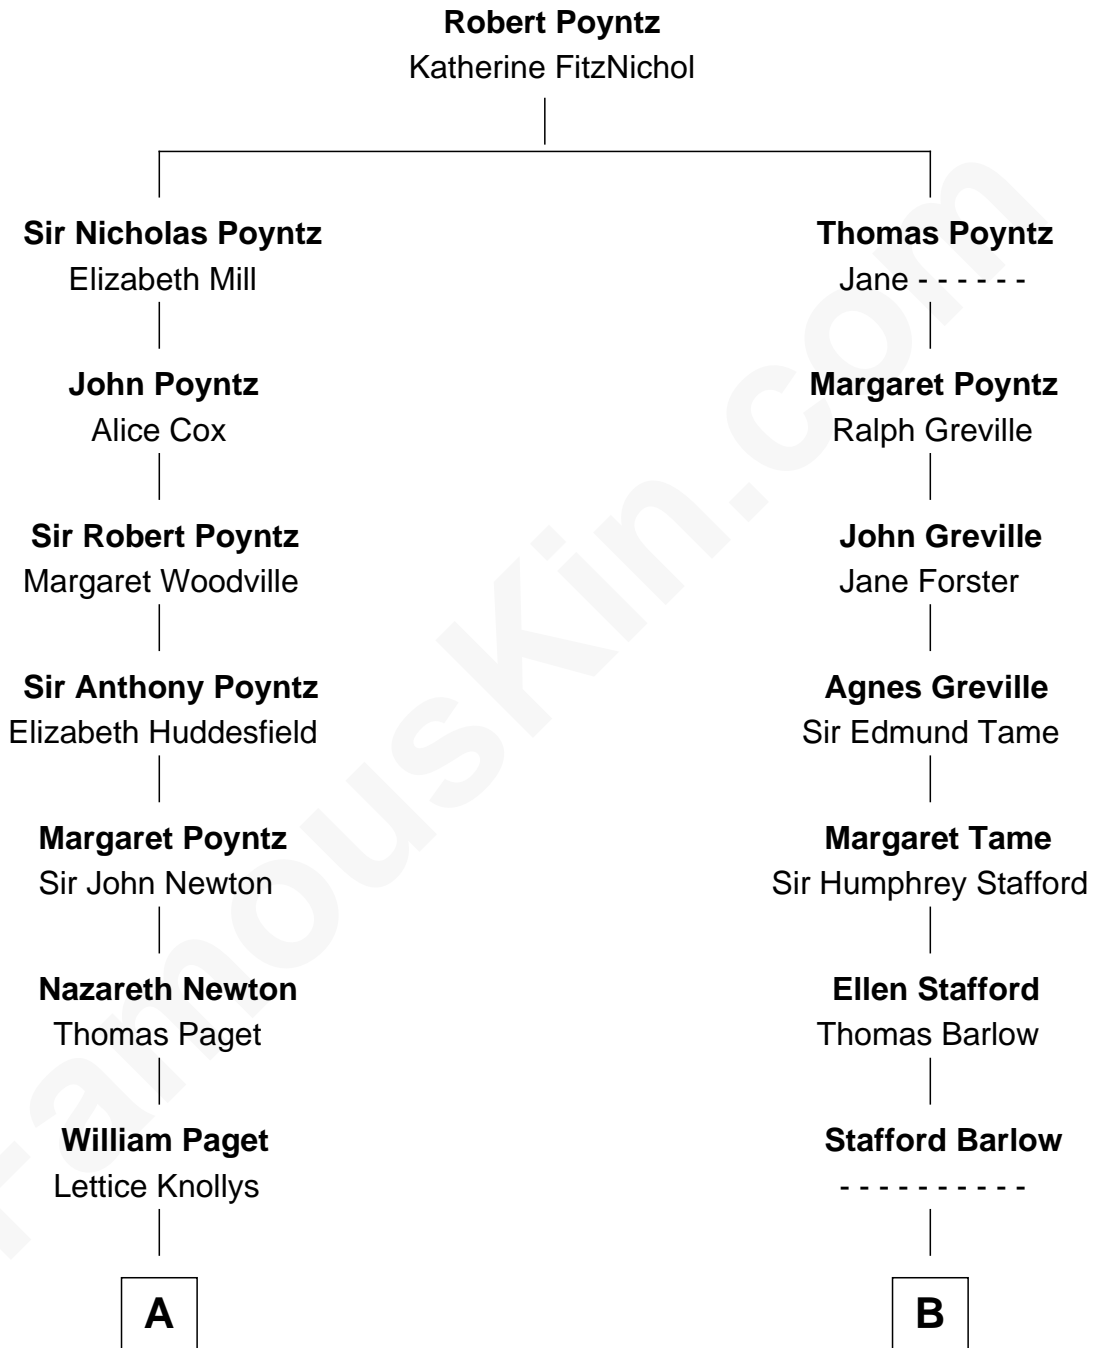

FamousKin.com Relationship Chart of

Charles Darwin

Theory of Evolution

13th cousin 7 times removed of

Amy Adams

Movie Actress

C

Grant Levi Hammond