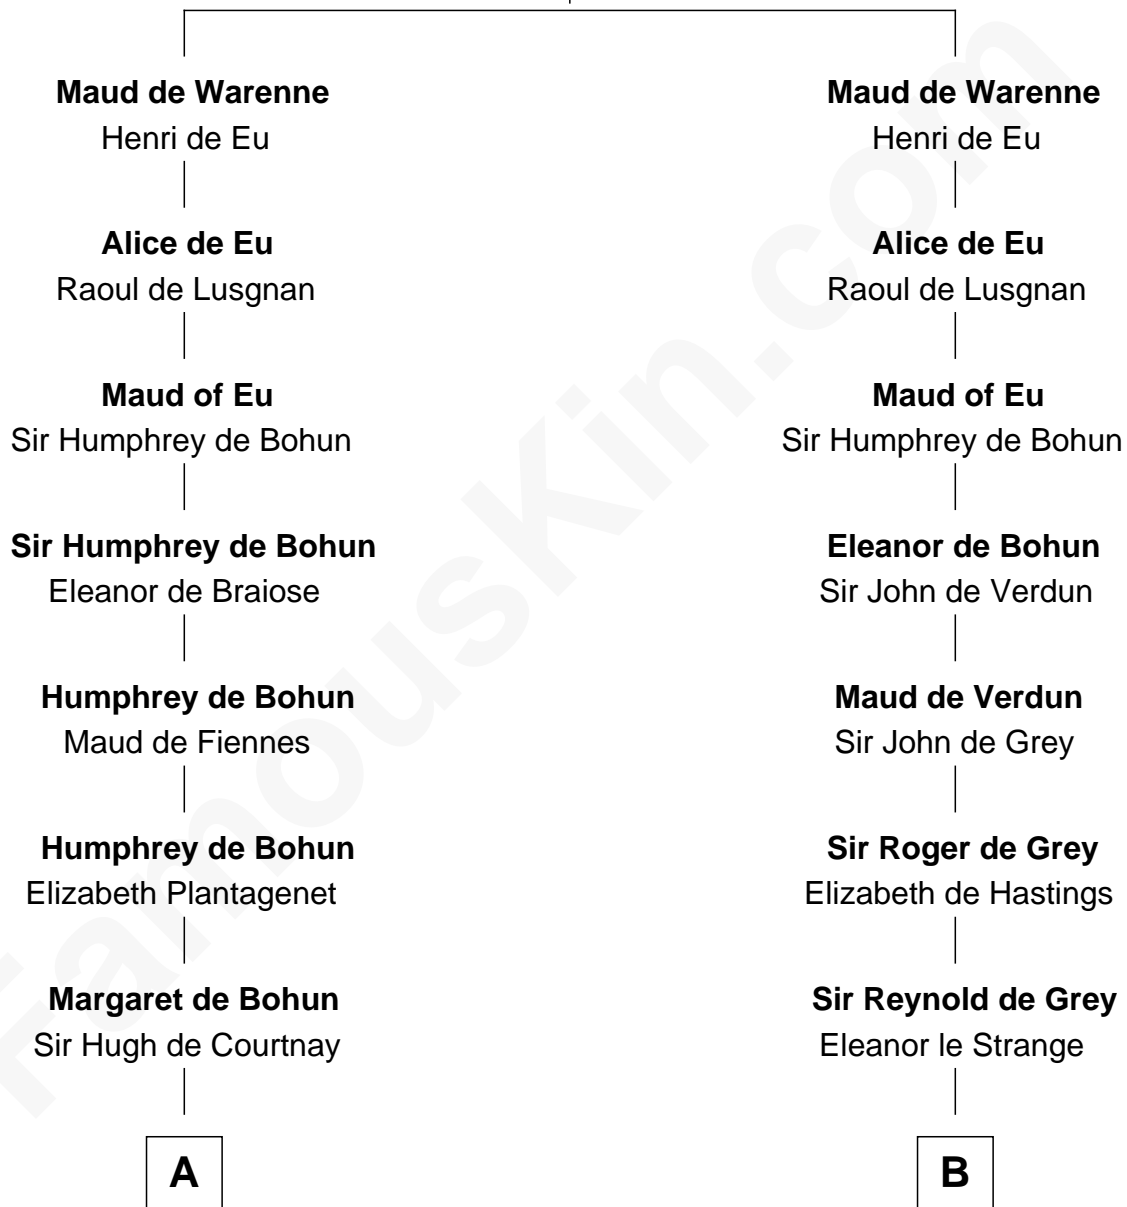

FamousKin.com Relationship Chart of

Charles Darwin

Theory of Evolution

12th cousin 9 times removed of

Jane Seymour

3rd Wife of King Henry VIII

Hamelin de Warenne

Isabel de Warenne

C

—
Paul Foley

Elizabeth Turton

—
Penelope Foley

Charles Howard

—
Mary Howard

Erasmus Darwin

—
Dr. Robert Waring Darwin

Susanna Wedgwood

—
Charles Darwin

Theory of Evolution