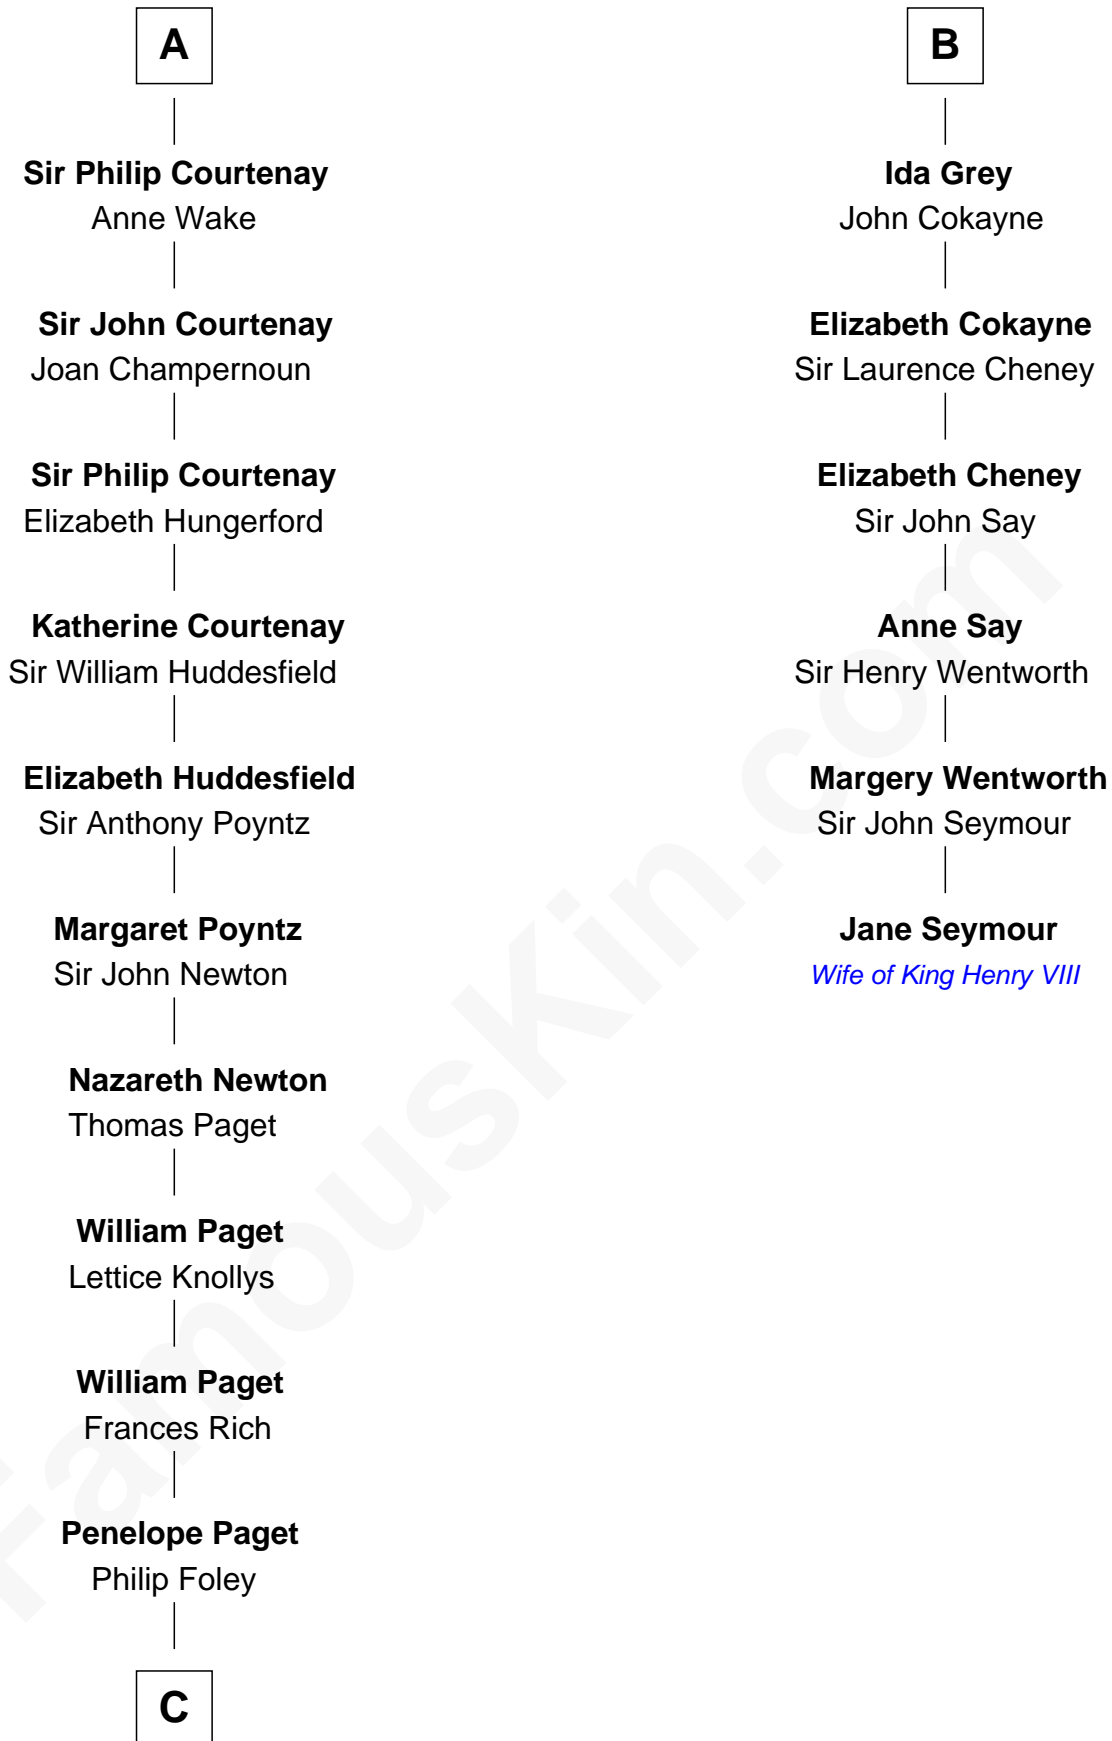

FamousKin.com Relationship Chart of

Charles Darwin

Theory of Evolution

12th cousin 9 times removed of

Jane Seymour

3rd Wife of King Henry VIII

Hamelin de Warenne

Isabel de Warenne

C

—
Paul Foley

Elizabeth Turton

—
Penelope Foley

Charles Howard

—
Mary Howard

Erasmus Darwin

—
Dr. Robert Waring Darwin

Susanna Wedgwood

—
Charles Darwin

Theory of Evolution