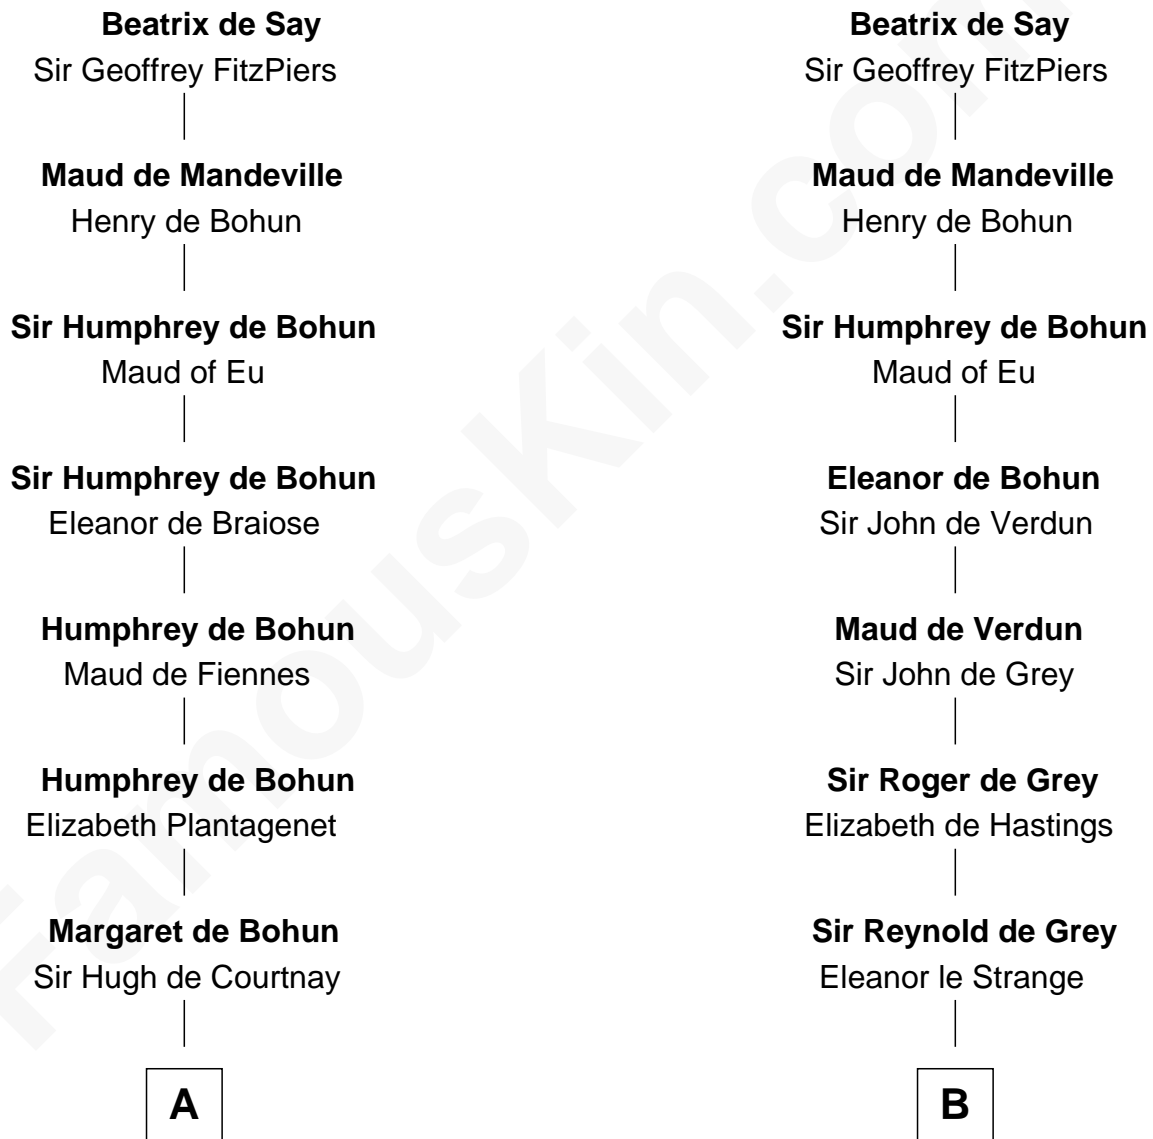

FamousKin.com Relationship Chart of

Charles Darwin

Theory of Evolution

12th cousin 9 times removed of

Jane Seymour

3rd Wife of King Henry VIII

William de Say

C

—
Paul Foley

Elizabeth Turton

—
Penelope Foley

Charles Howard

—
Mary Howard

Erasmus Darwin

—
Dr. Robert Waring Darwin

Susanna Wedgwood

—
Charles Darwin

Theory of Evolution