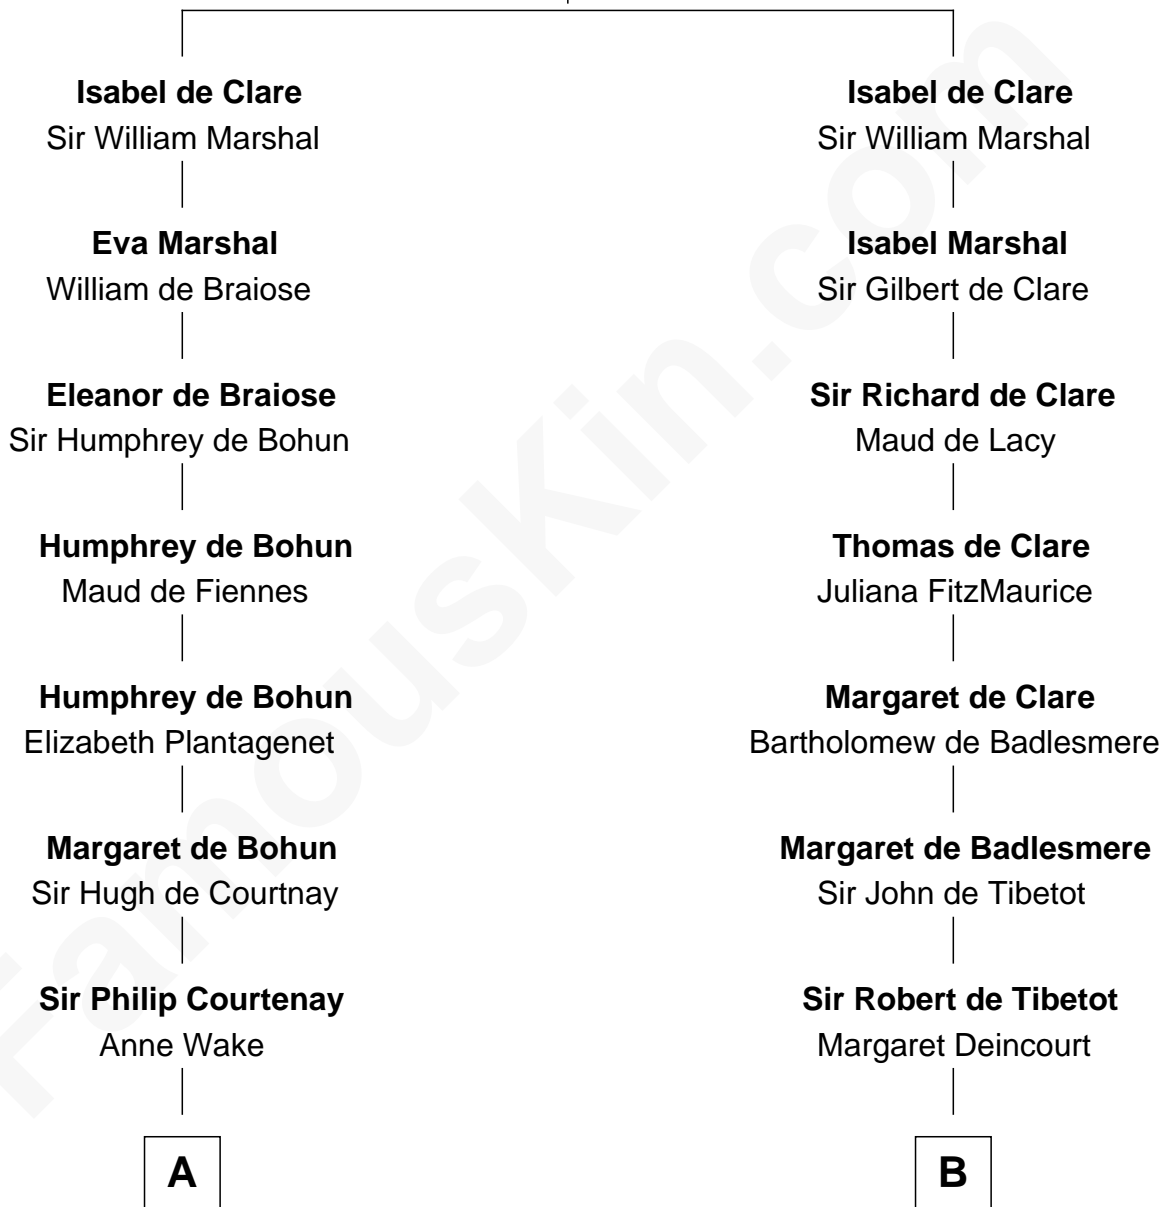

FamousKin.com

Relationship Chart of

Charles Darwin

Theory of Evolution

12th cousin 8 times removed of

Jane Seymour

3rd Wife of King Henry VIII

Richard de Clare
Aoife MacMurrough

FamousKin.com