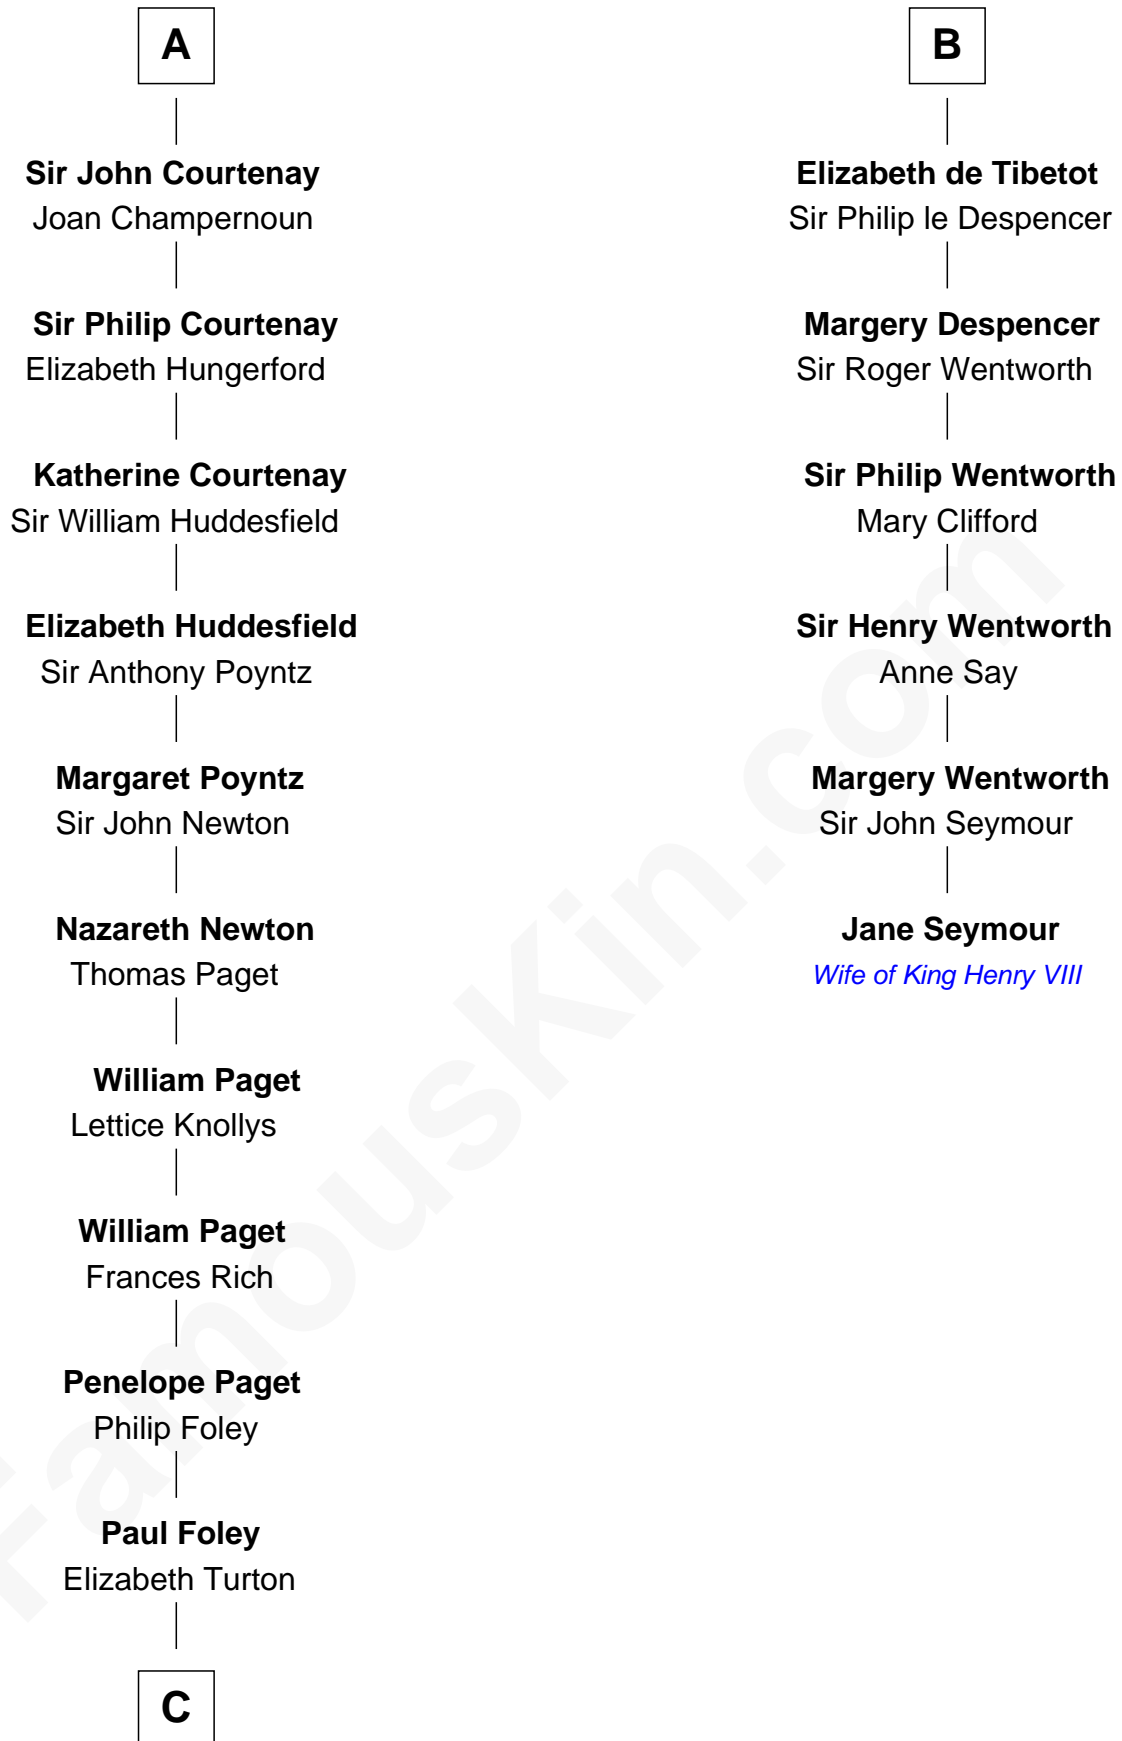

FamousKin.com

Relationship Chart of

Charles Darwin

Theory of Evolution

12th cousin 8 times removed of

Jane Seymour

3rd Wife of King Henry VIII

Richard de Clare
Aoife MacMurrough