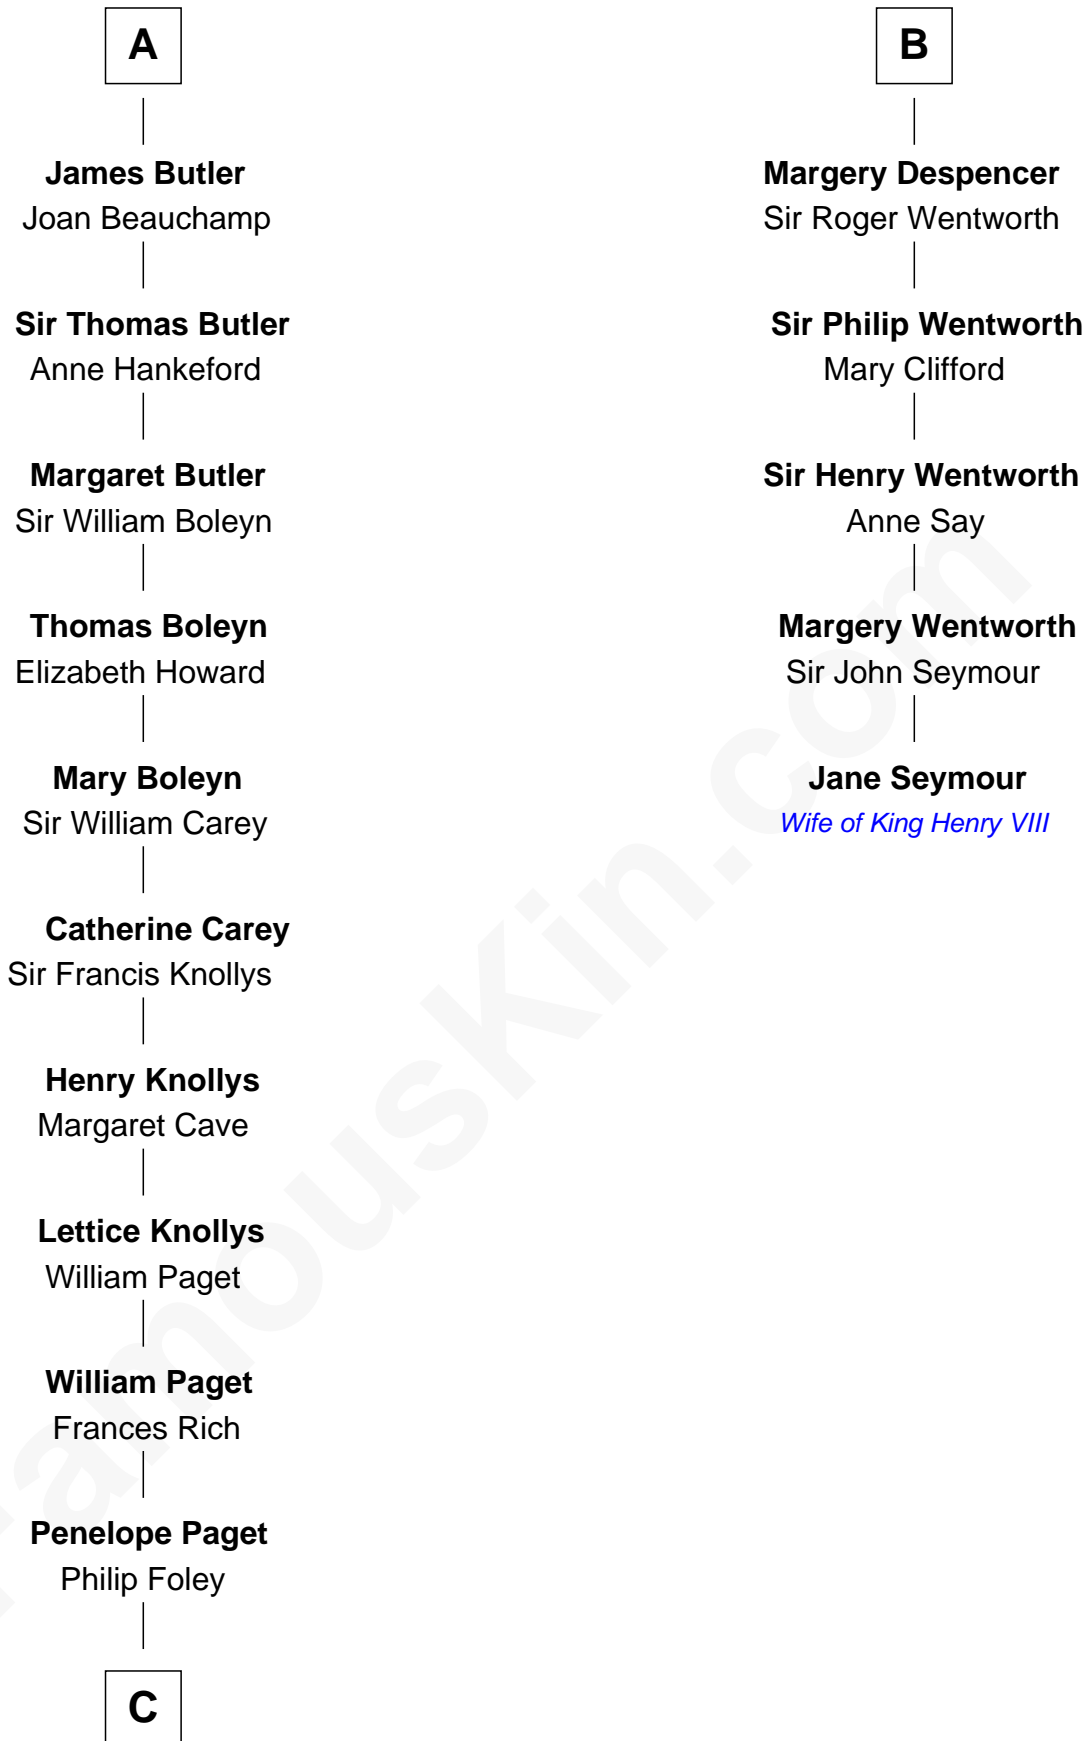

FamousKin.com Relationship Chart of

Charles Darwin

Theory of Evolution

11th cousin 10 times removed of

Jane Seymour

3rd Wife of King Henry VIII

C

—
Paul Foley

Elizabeth Turton

—
Penelope Foley

Charles Howard

—
Mary Howard

Erasmus Darwin

—
Dr. Robert Waring Darwin

Susanna Wedgwood

—
Charles Darwin

Theory of Evolution

FamousKin.com