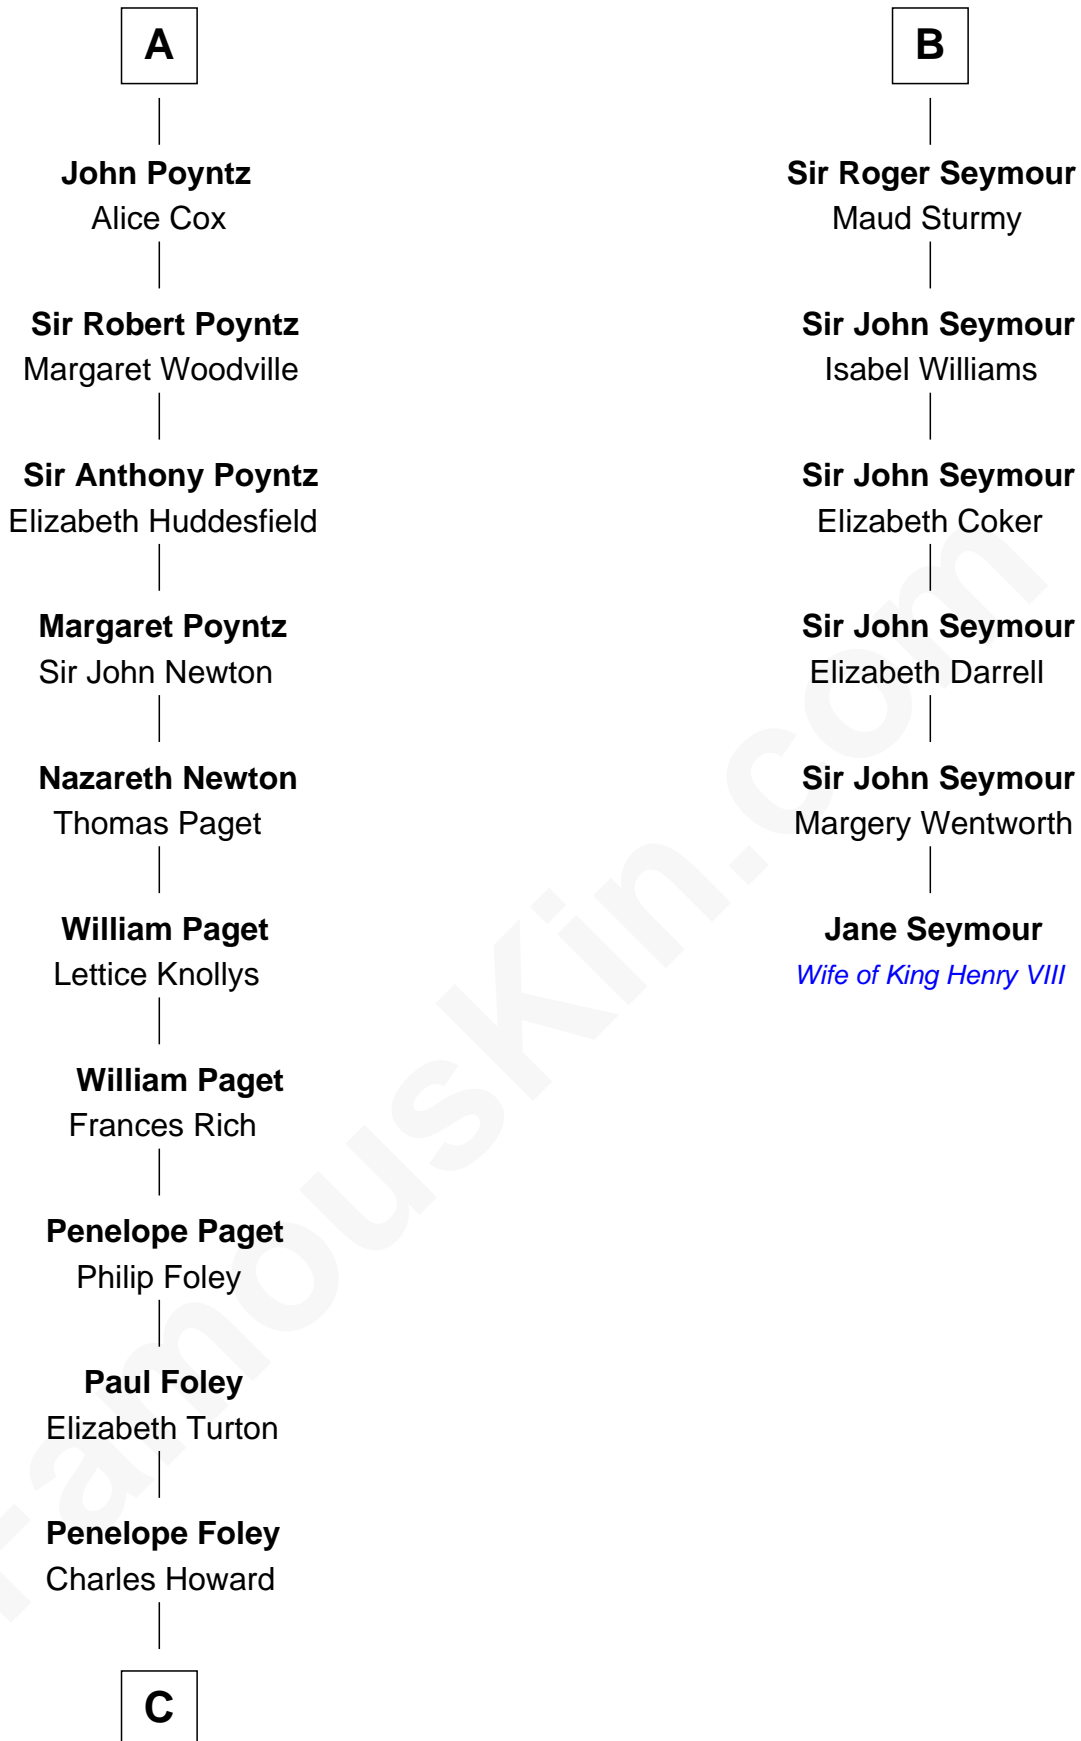

FamousKin.com Relationship Chart of

Charles Darwin

Theory of Evolution

12th cousin 7 times removed of

Jane Seymour

3rd Wife of King Henry VIII

William Malet

FamousKin.com