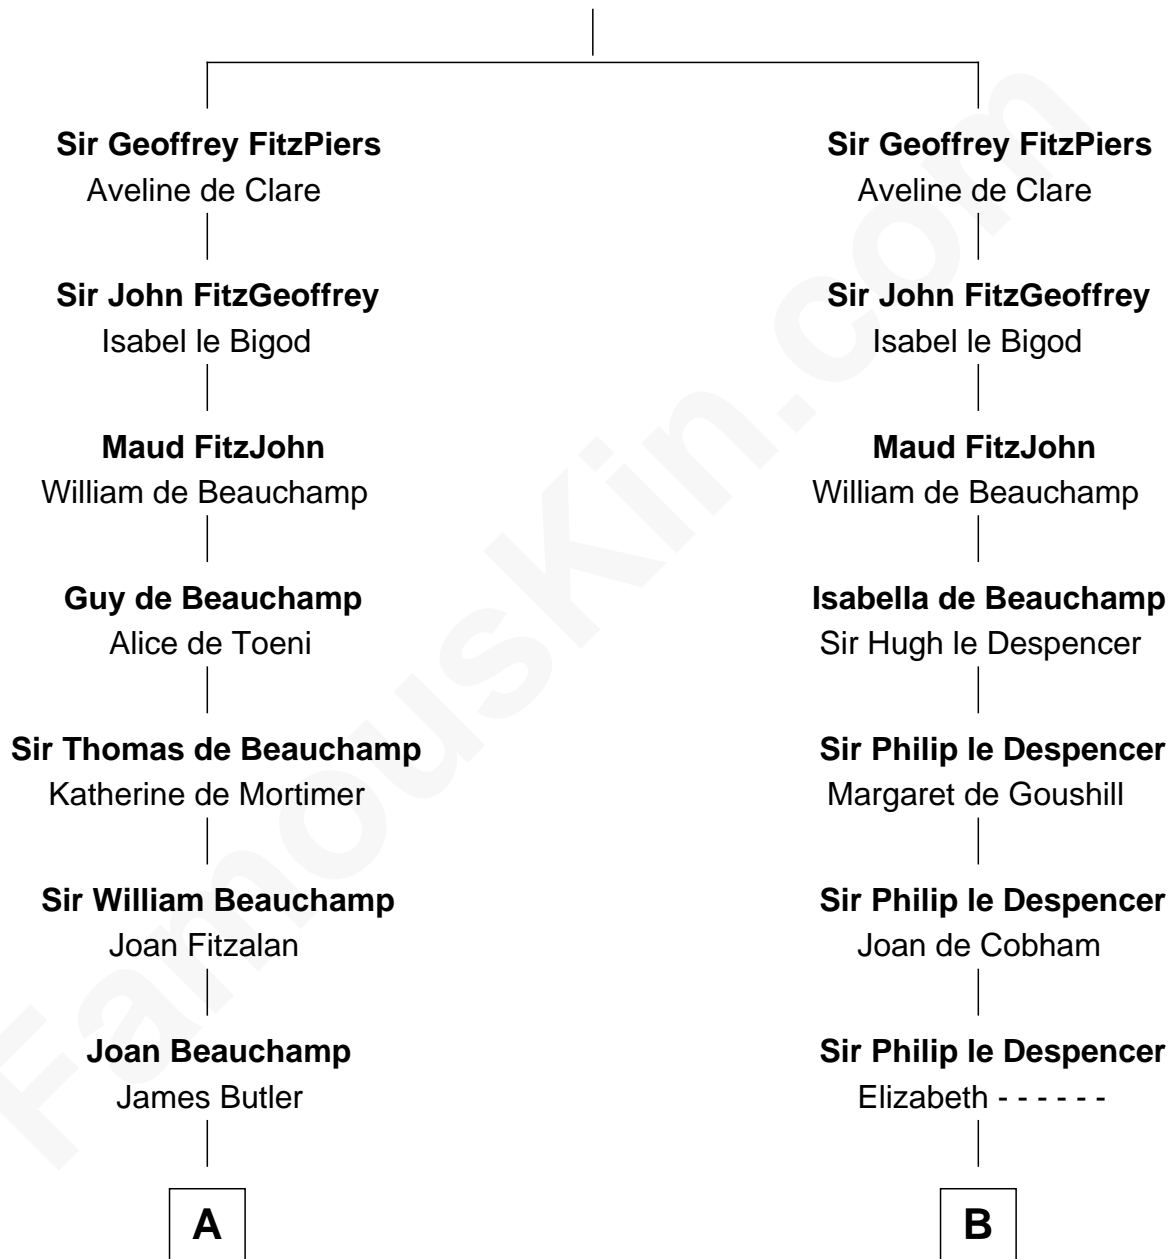

FamousKin.com Relationship Chart of

Charles Darwin

Theory of Evolution

12th cousin 8 times removed of

Jane Seymour

3rd Wife of King Henry VIII

Piers de Lutegareshale

Maud de Mandeville

C

—
Penelope Foley
Charles Howard

—
Mary Howard
Erasmus Darwin

—
Dr. Robert Waring Darwin
Susanna Wedgwood

—
Charles Darwin
Theory of Evolution

FamousKin.com