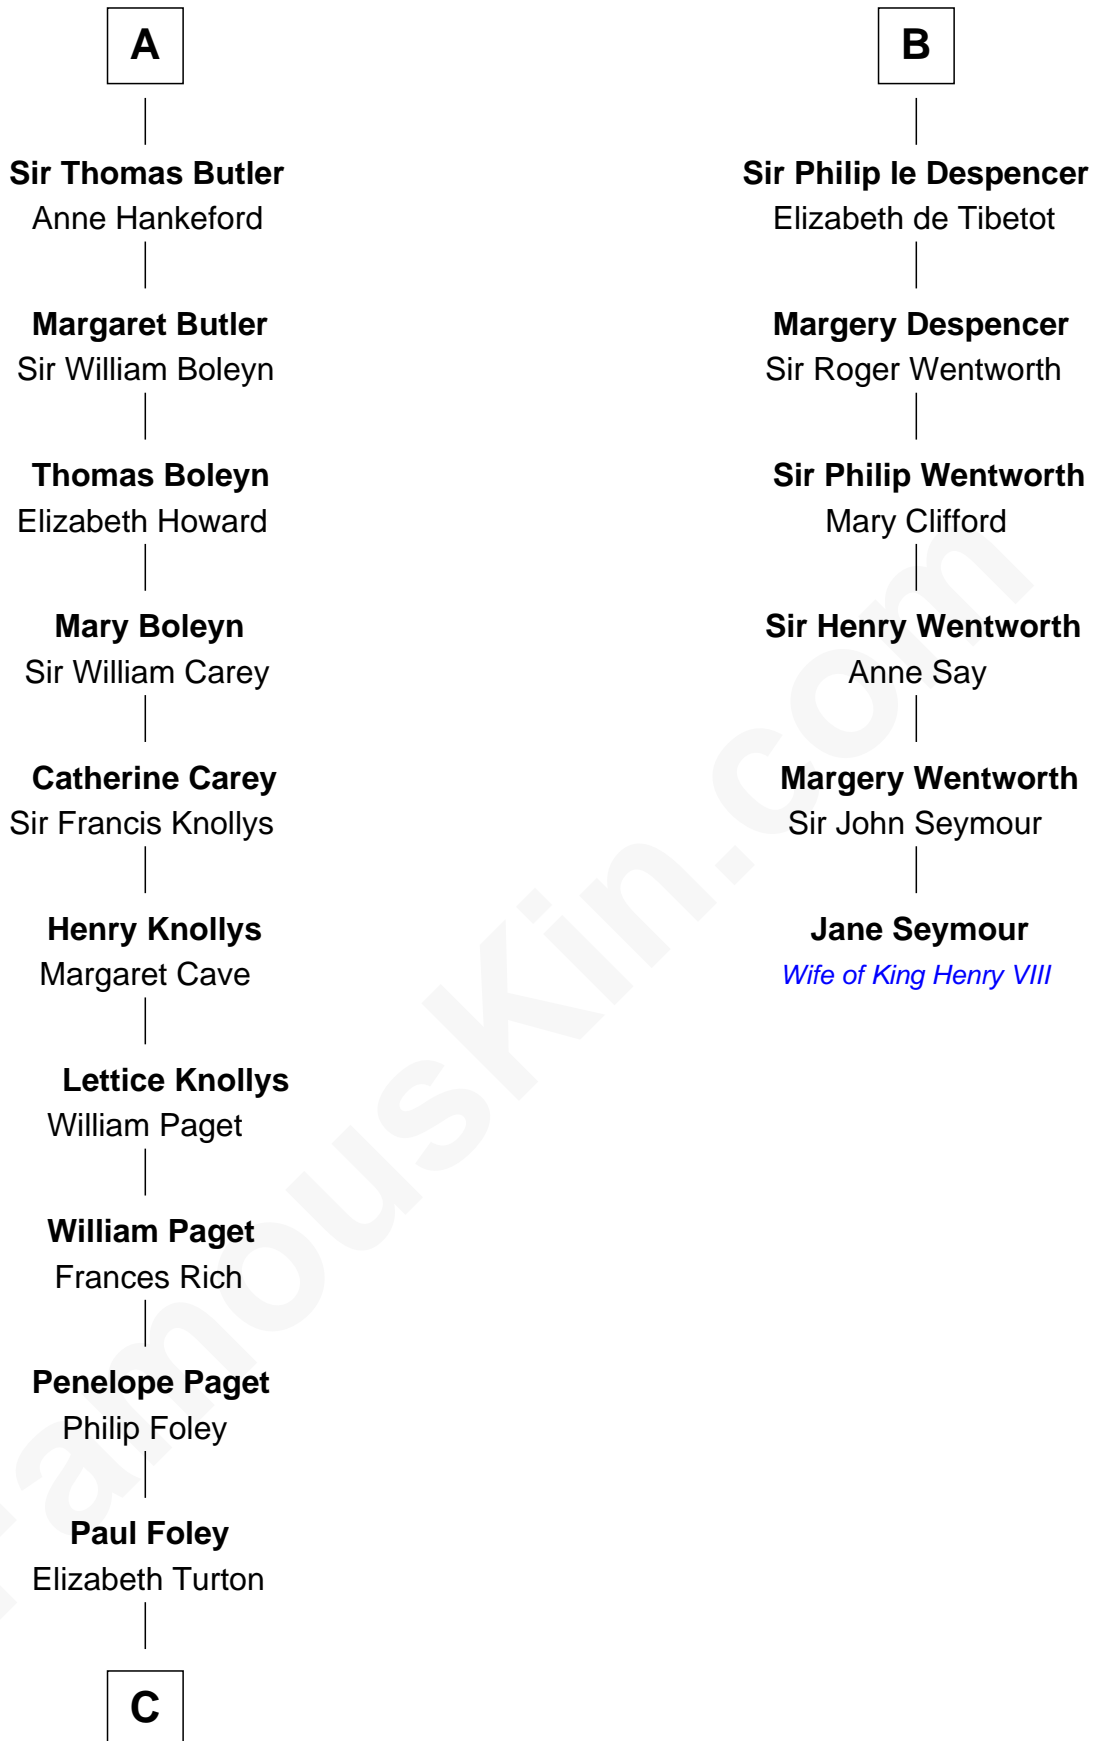

FamousKin.com Relationship Chart of

Charles Darwin

Theory of Evolution

12th cousin 8 times removed of

Jane Seymour

3rd Wife of King Henry VIII

Piers de Lutegareshale

Maud de Mandeville

C

—
Penelope Foley
Charles Howard

—
Mary Howard
Erasmus Darwin

—
Dr. Robert Waring Darwin
Susanna Wedgwood

—
Charles Darwin
Theory of Evolution

FamousKin.com