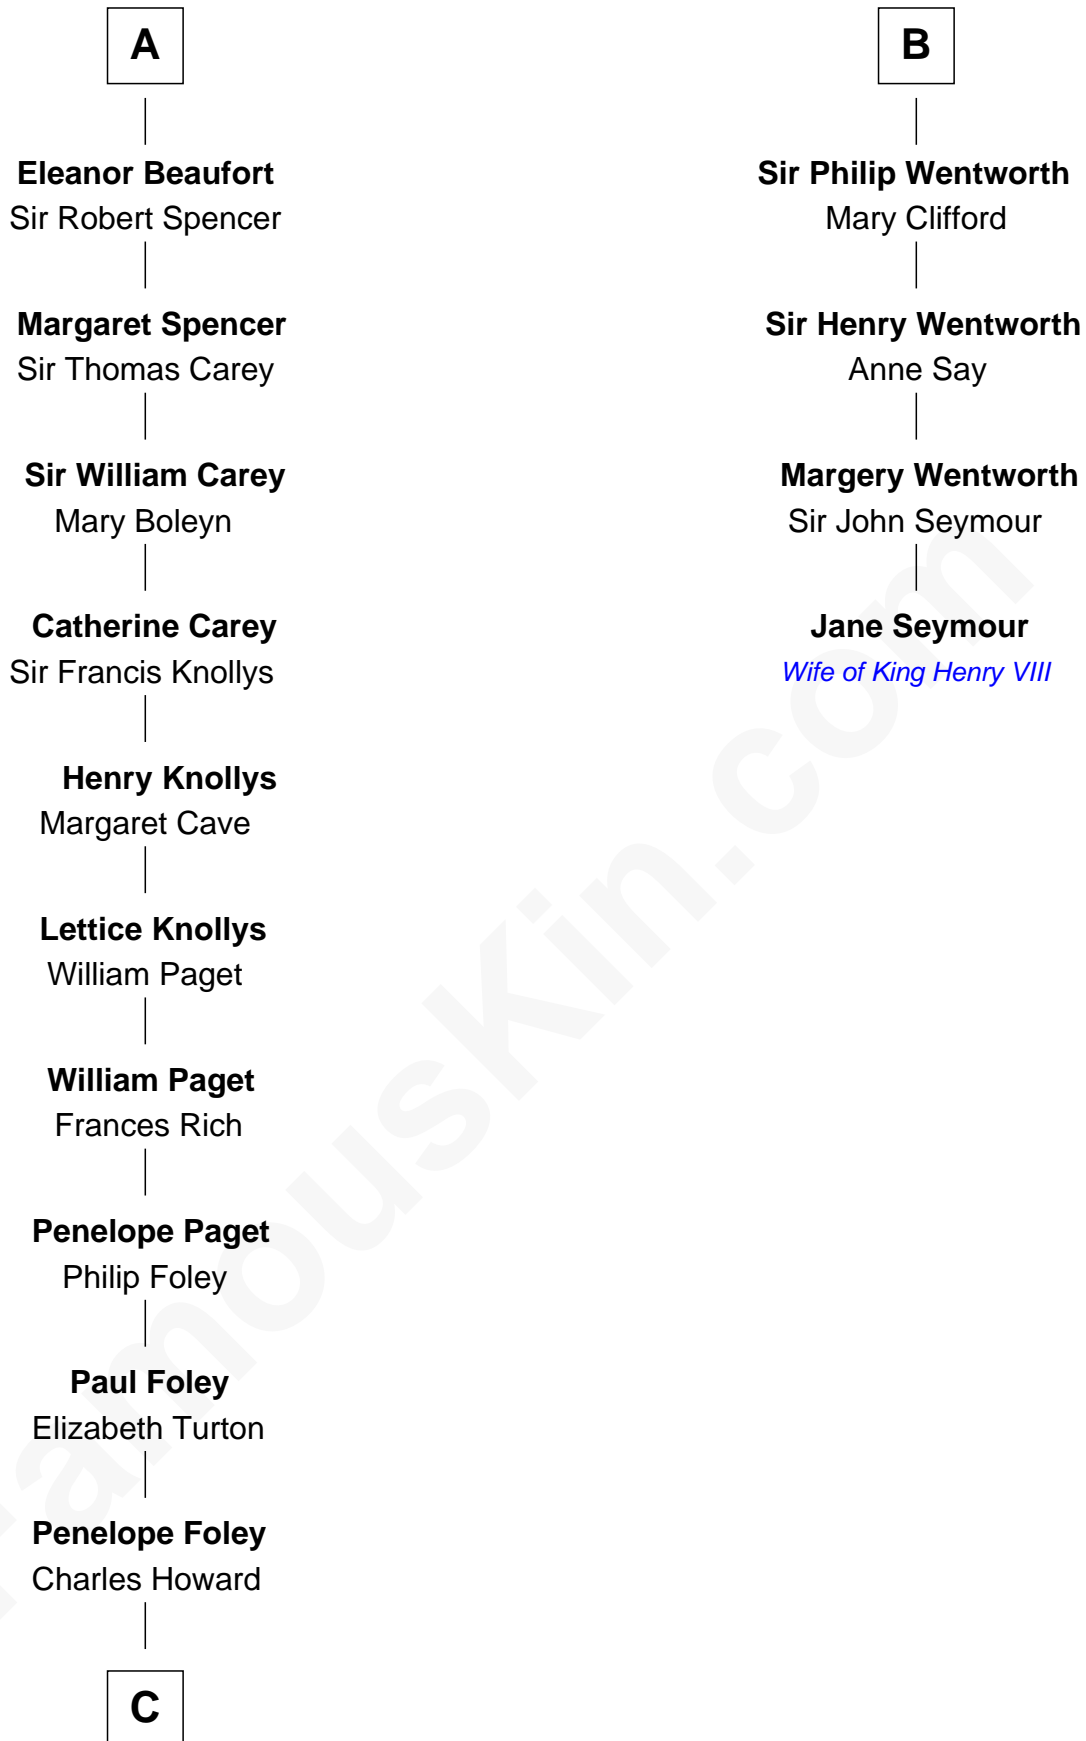

FamousKin.com Relationship Chart of

Charles Darwin

Theory of Evolution

10th cousin 9 times removed of

Jane Seymour

3rd Wife of King Henry VIII

Sir William de Ferrers

*with wife
Margaret de Quincy*

*with wife
Sibyl Marshal*

Joan de Ferrers
Sir Thomas de Berkeley

Isabel de Ferrers
Sir Reynold de Mohun

Sir Maurice de Berkeley
Eve la Zouche

Isabel de Mohun
Sir Edmund Deincourt

Thomas de Berkeley
Margaret de Mortimer

John Deincourt

Maurice de Berkeley
Elizabeth le Despencer

Sir William Deincourt
Milicent la Zouche

Thomas de Berkeley
Margaret de Lisle

Margaret Deincourt
Sir Robert de Tibetot

Elizabeth de Berkeley
Richard de Beauchamp

Elizabeth de Tibetot
Sir Philip le Despencer

Eleanor Beauchamp
Edmund Beaufort

Margery Despencer
Sir Roger Wentworth

A

B

FamousKin.com