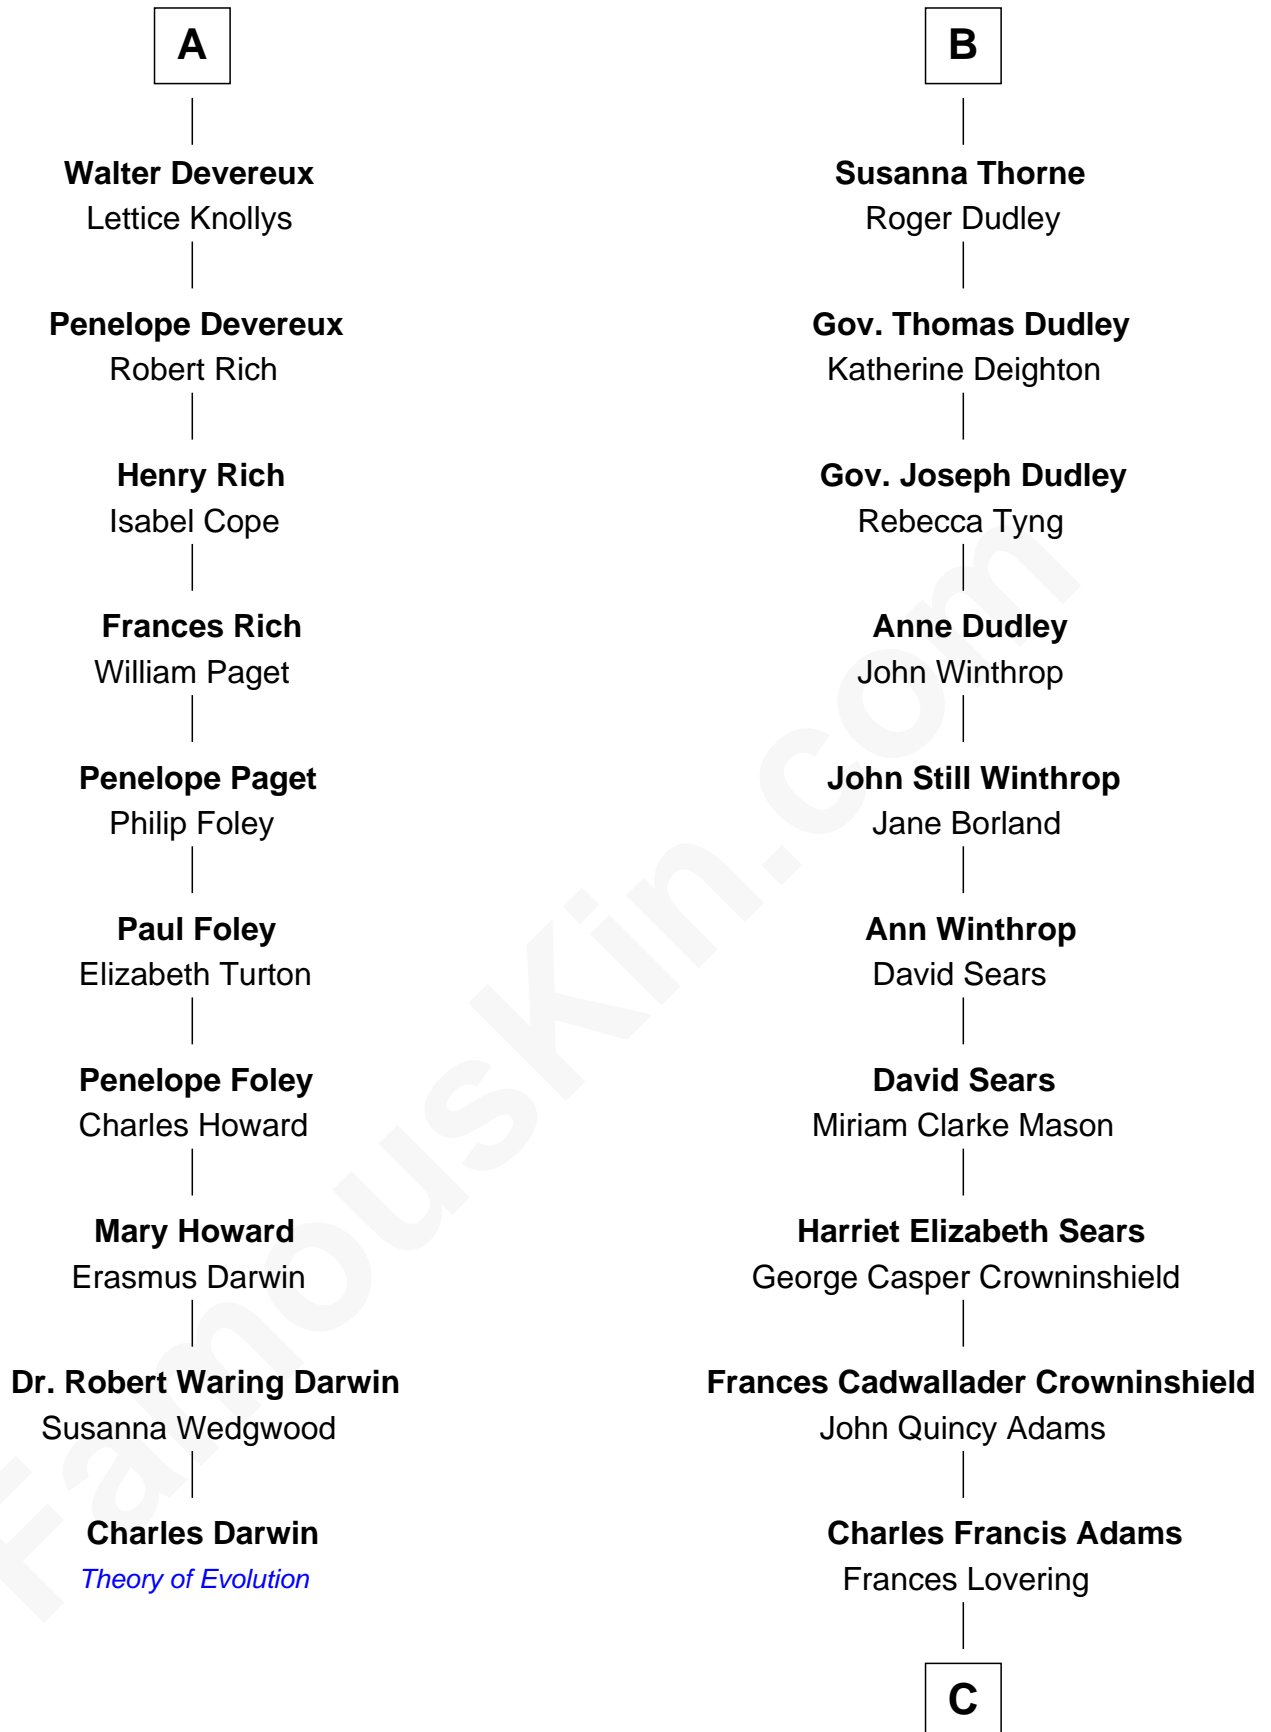

FamousKin.com Relationship Chart of

Charles Darwin
Theory of Evolution

16th cousin 2 times removed of

John Adams Morgan
1952 Olympic Sailing Gold Medalist

C

—
Catherine Frances Lovering Adams

Henry Sturgis Morgan