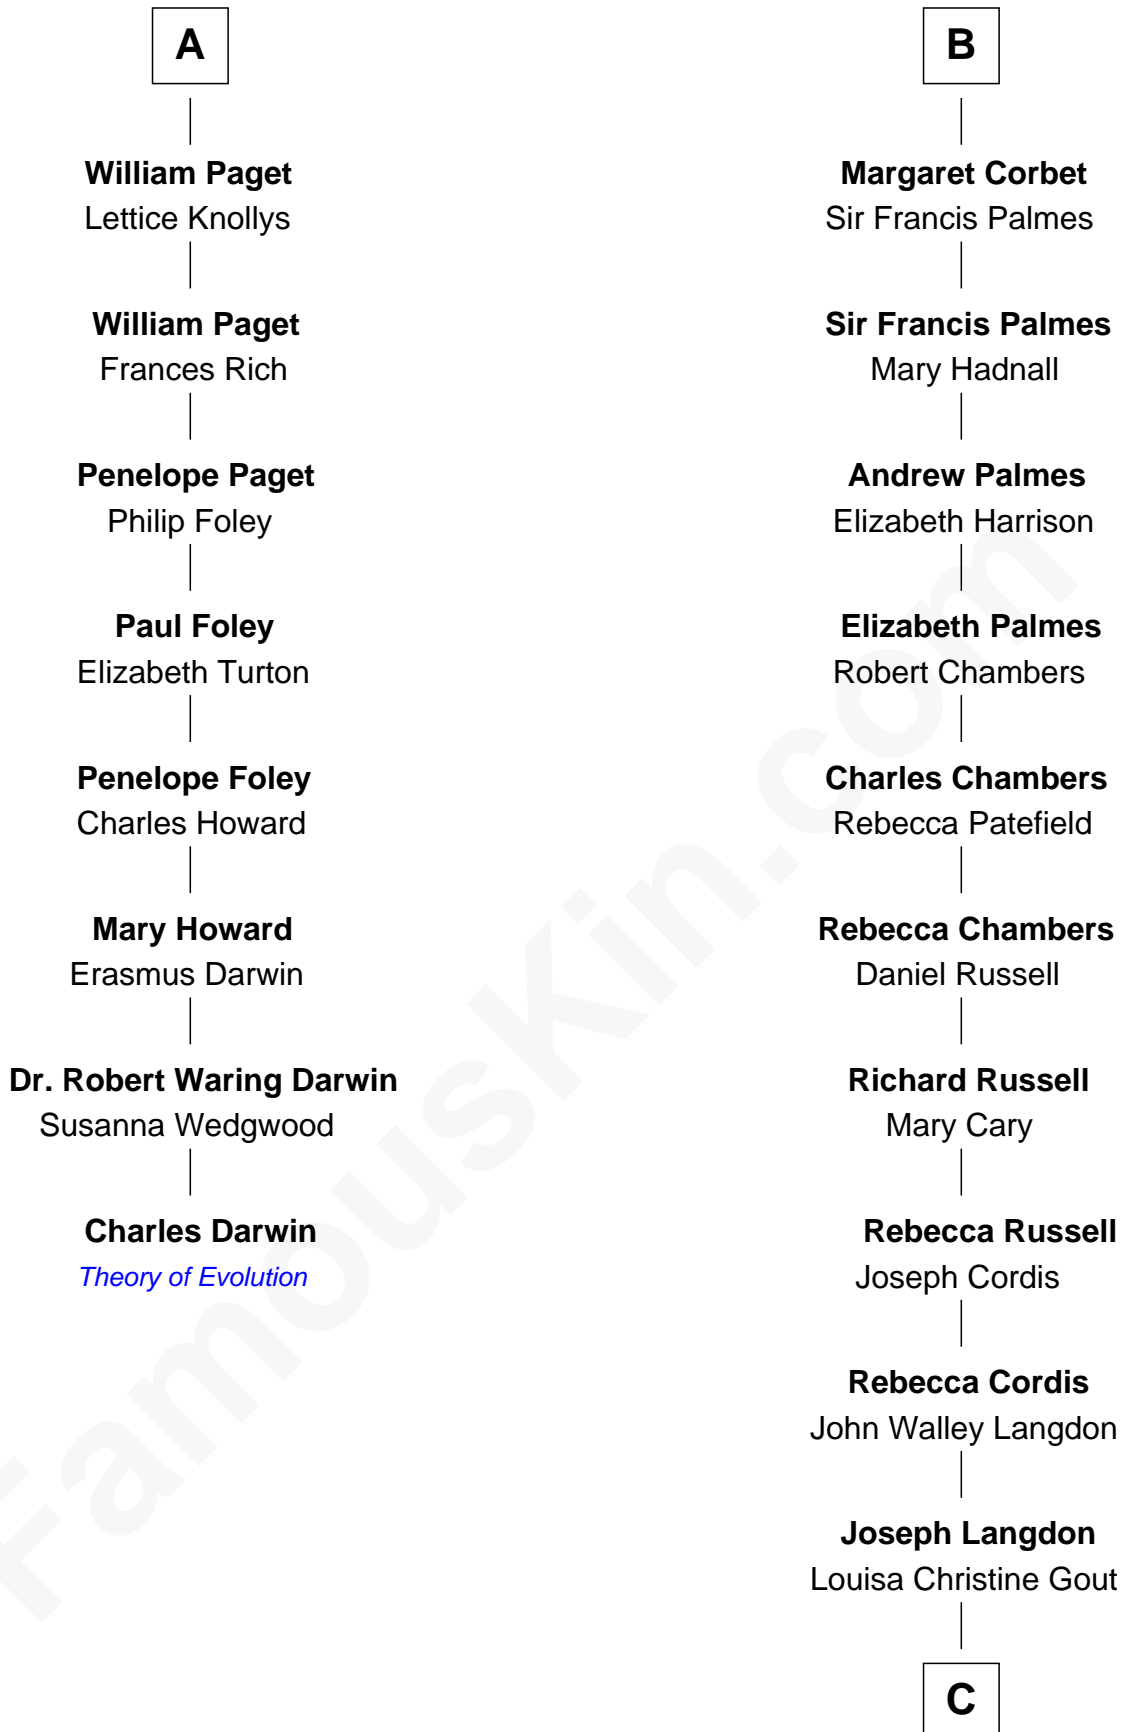

# FamousKin.com Relationship Chart of

**Charles Darwin**

*Theory of Evolution*

14th cousin 7 times removed of

**Benedict Cumberbatch**

*Movie, Television and Stage Actor*

**Sir Hugh de Courtenay**

Margaret de Bohun

C

**Ida Josephine Langdon**

Thomas Bowen Rees

**Hélène Gertrude Rees**

Henry Alfred Cumberbatch

**Henry Carlton Cumberbatch**

Pauline Ellen Laing Congdon

**Timothy Carlton Congdon Cumberbatch**