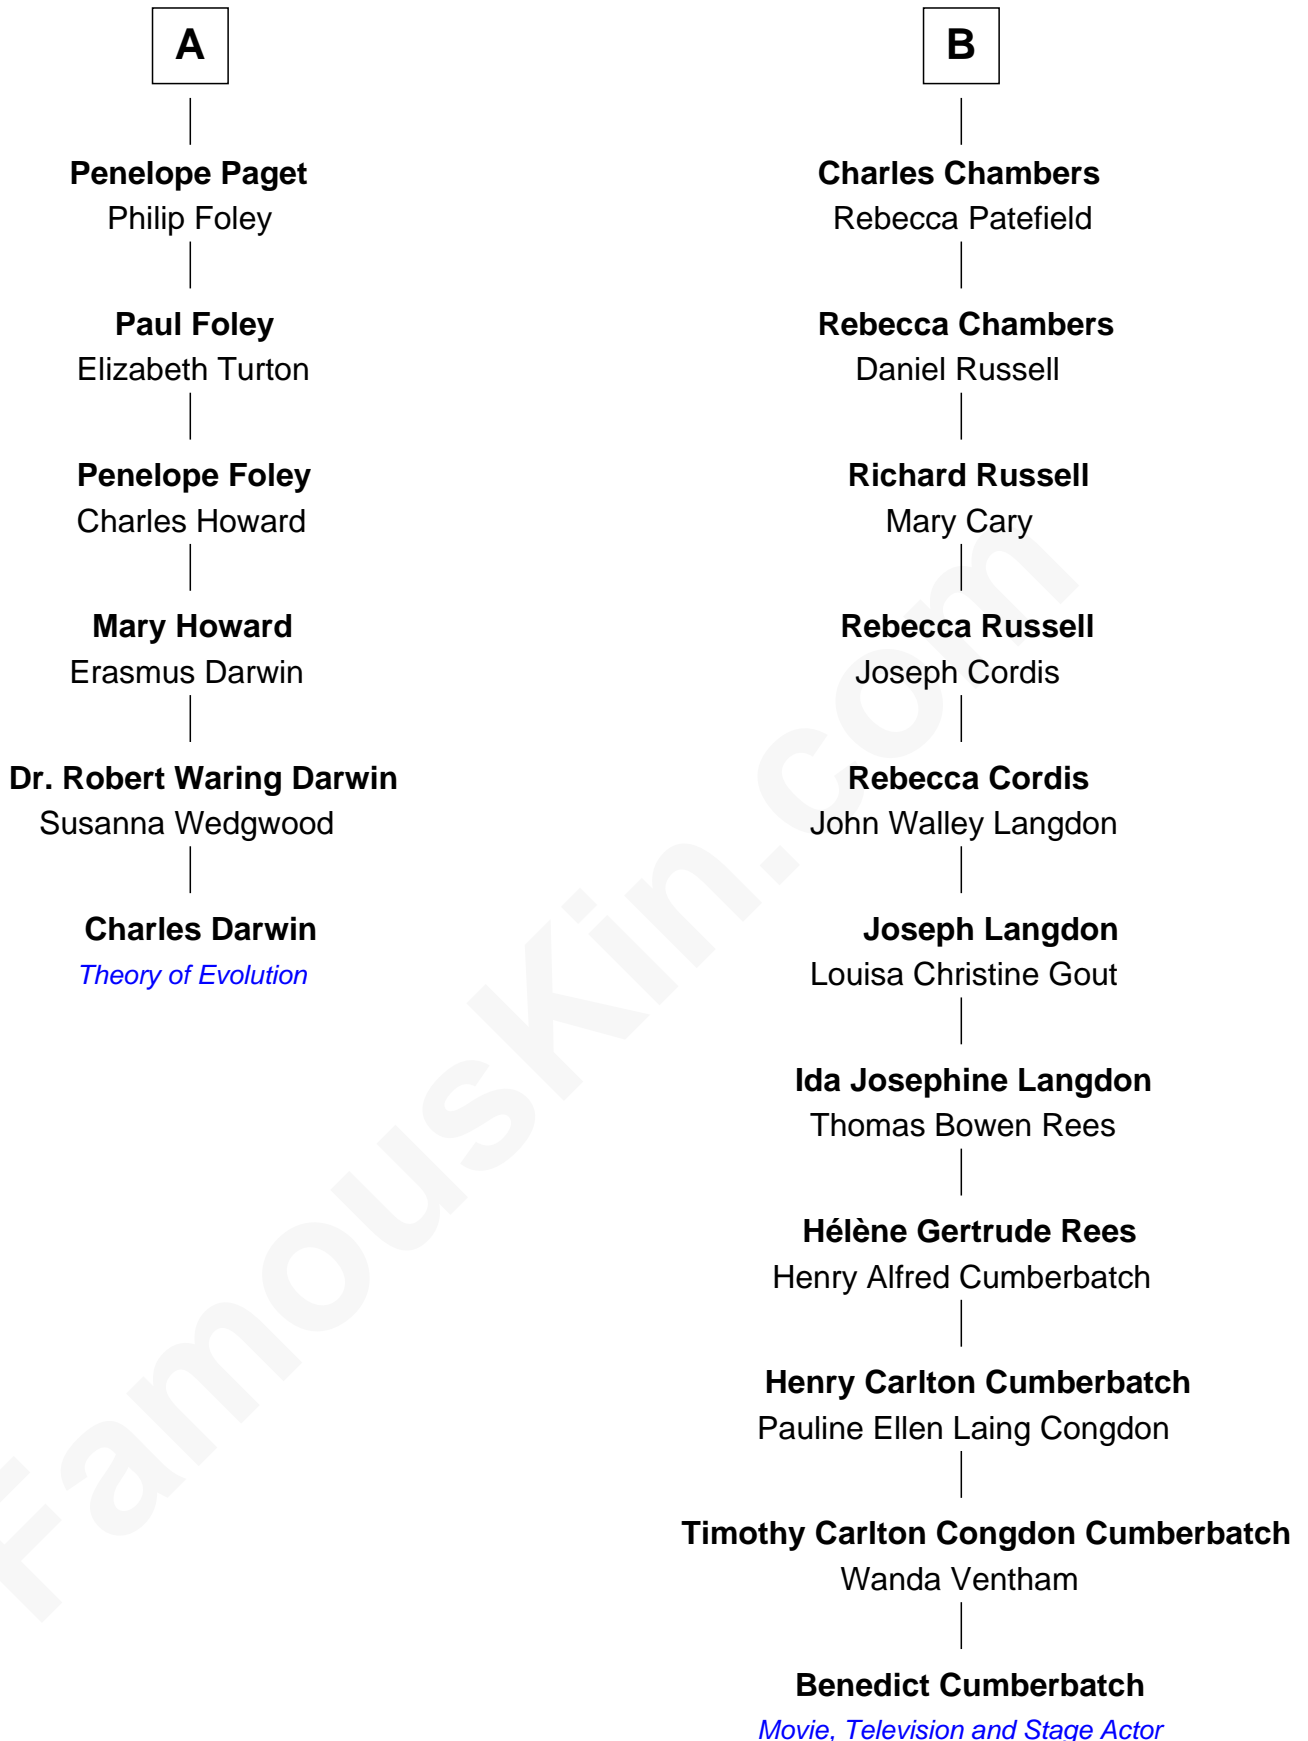

FamousKin.com Relationship Chart of

Charles Darwin

Theory of Evolution

12th cousin 5 times removed of

Benedict Cumberbatch

Movie, Television and Stage Actor

Sir Walter Devereux

Anne Ferrers

Benedict Cumberbatch photo by [Gage Skidmore](#) (CC BY-SA 2.0)