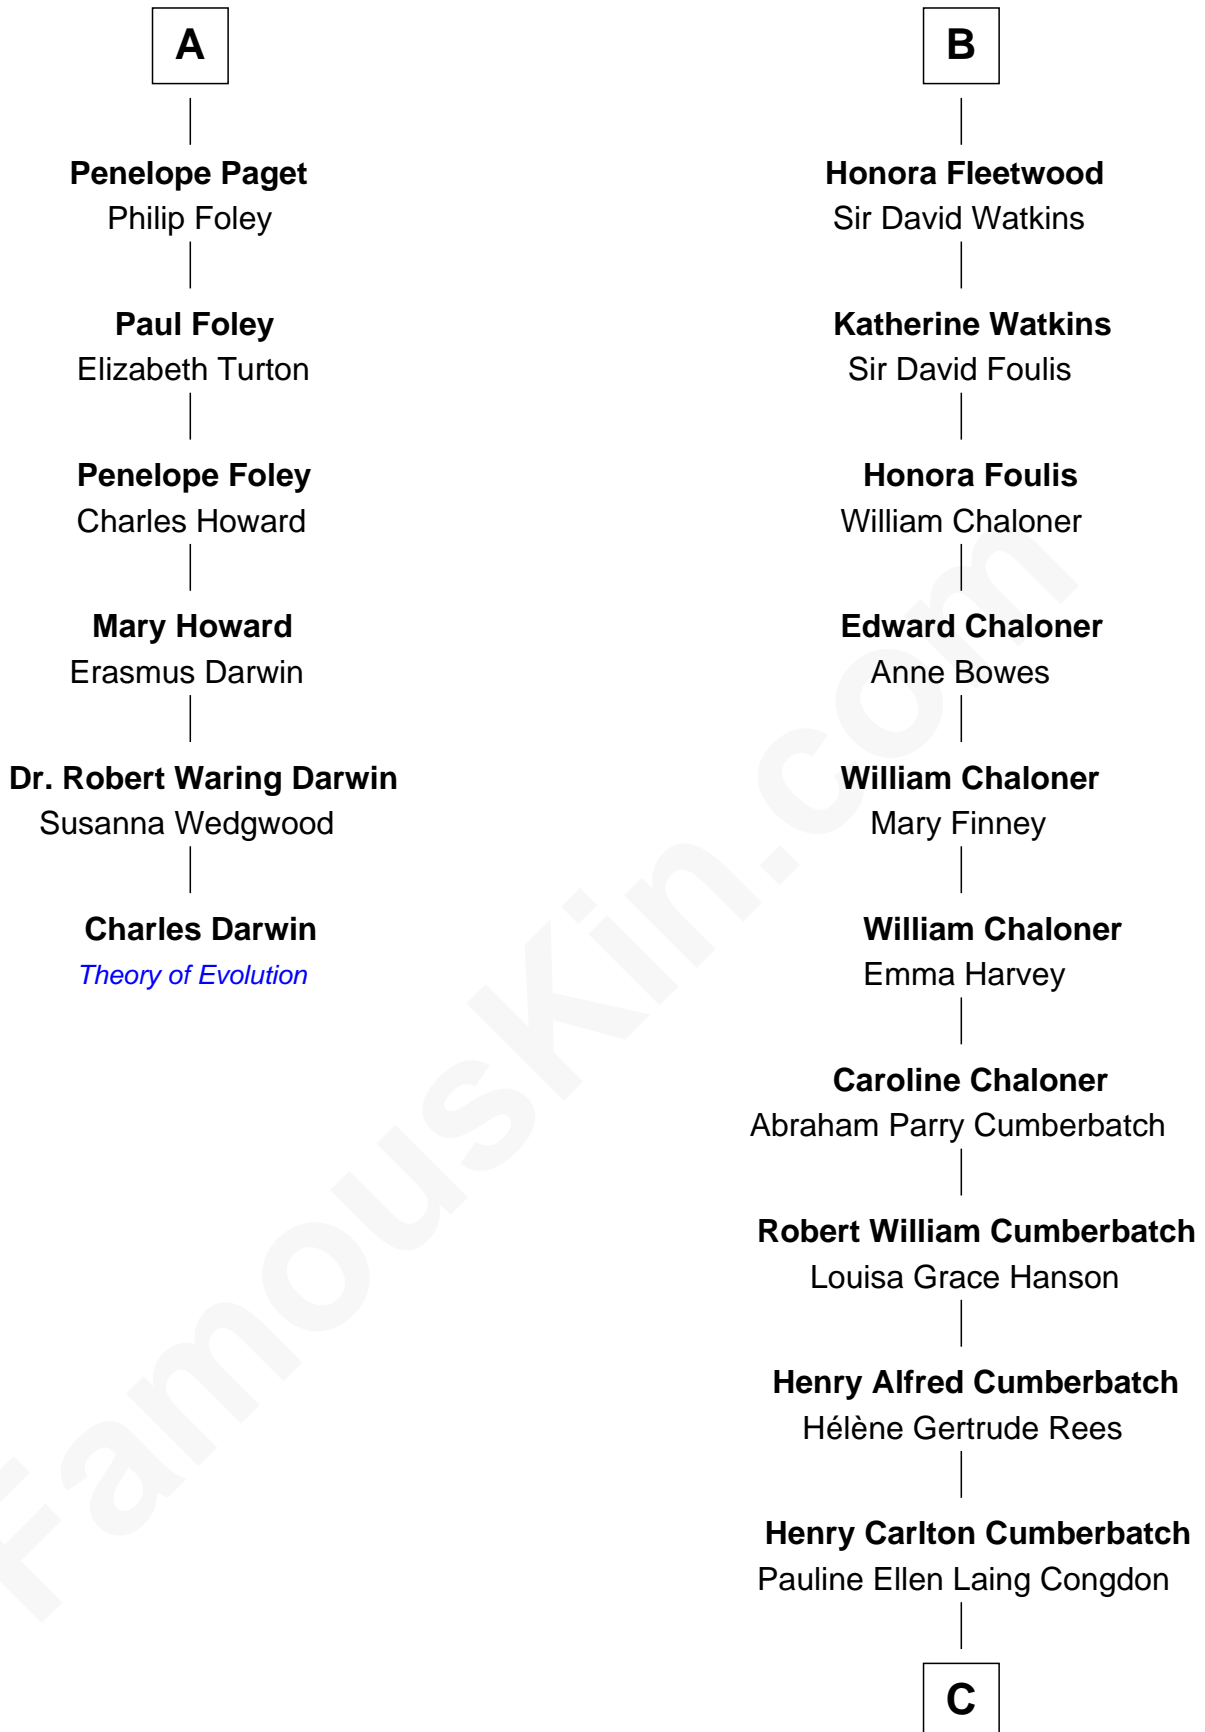

# FamousKin.com Relationship Chart of

**Charles Darwin**

*Theory of Evolution*

12th cousin 6 times removed of

**Benedict Cumberbatch**

*Movie, Television and Stage Actor*

**Sir Walter Hungerford**

Katherine Peverell