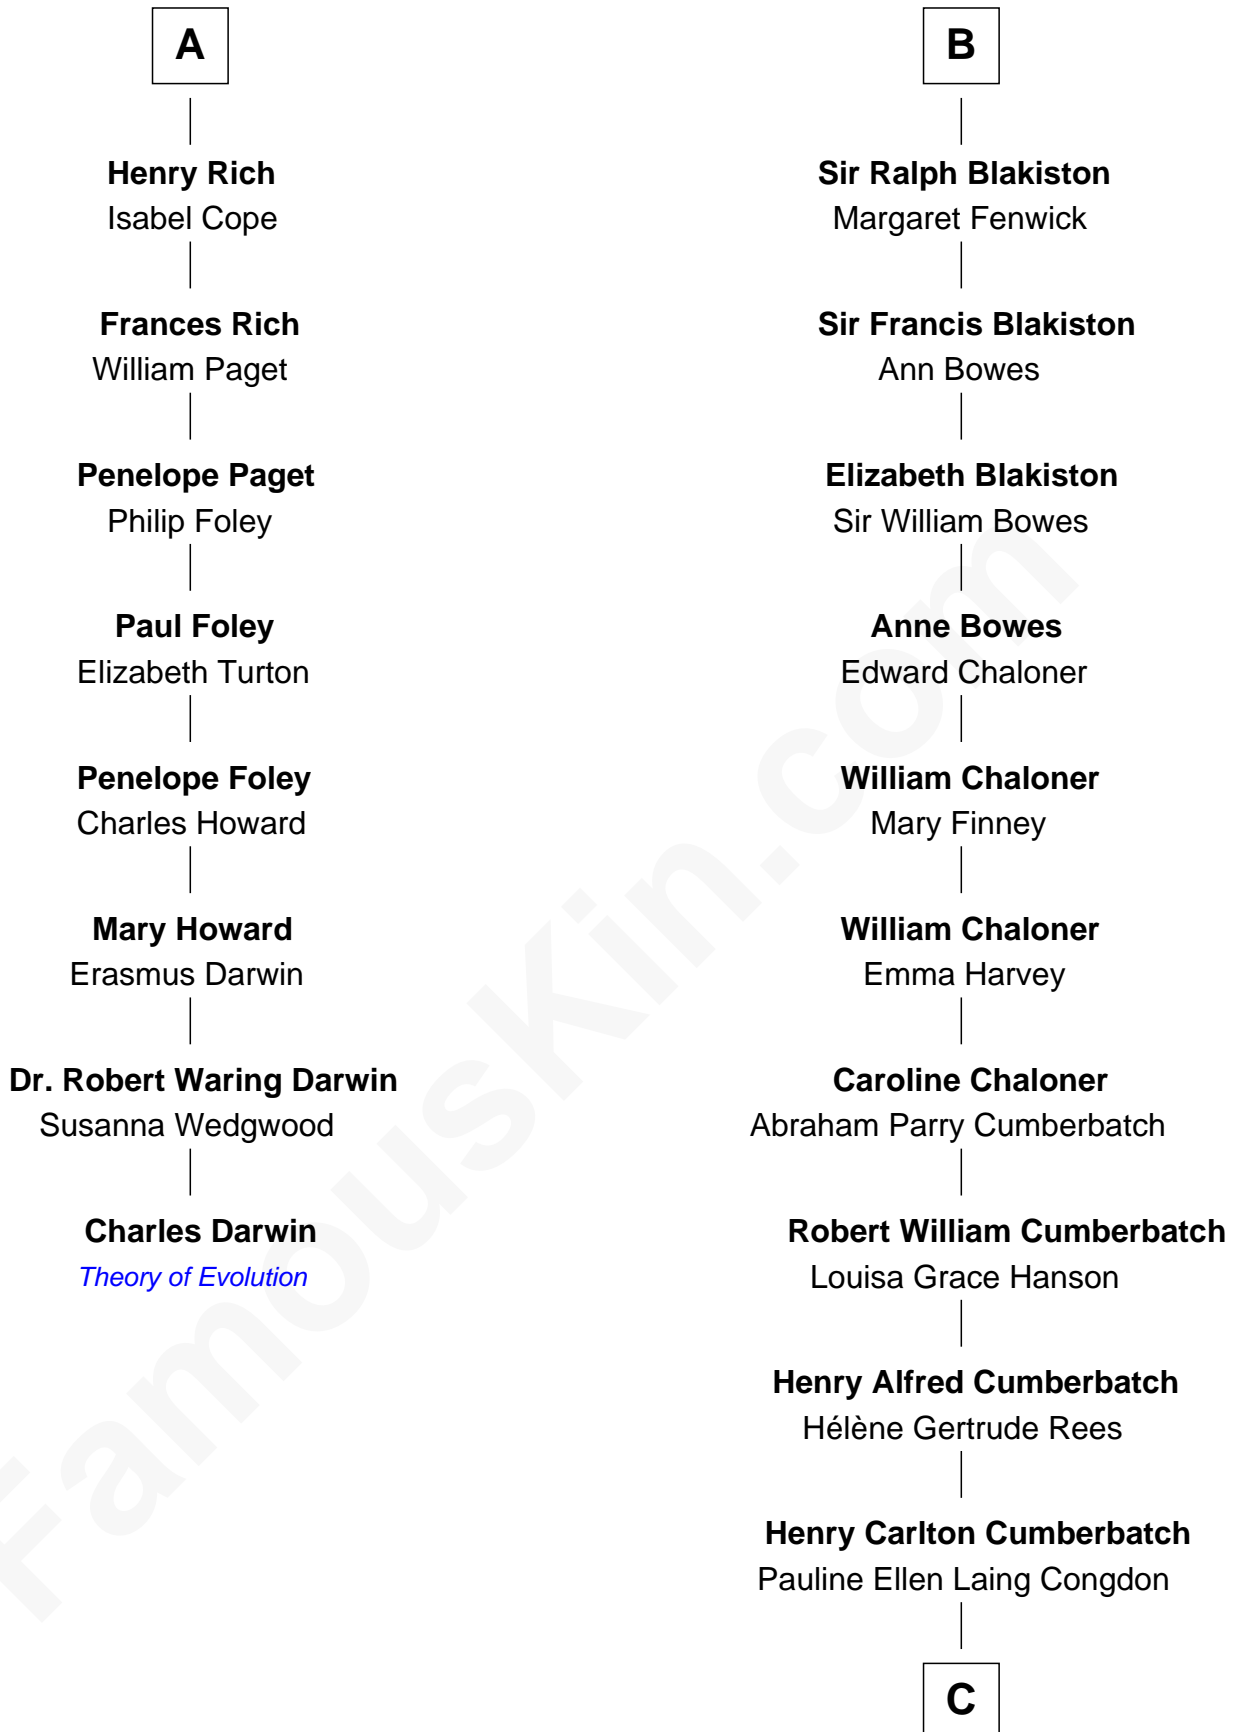

# FamousKin.com Relationship Chart of

**Charles Darwin**

*Theory of Evolution*

14th cousin 4 times removed of

**Benedict Cumberbatch**

*Movie, Television and Stage Actor*

C

Timothy Carlton Congdon Cumberbatch

Wanda Ventham

**Benedict Cumberbatch**

*Movie, Television and Stage Actor*

FamousKin.com