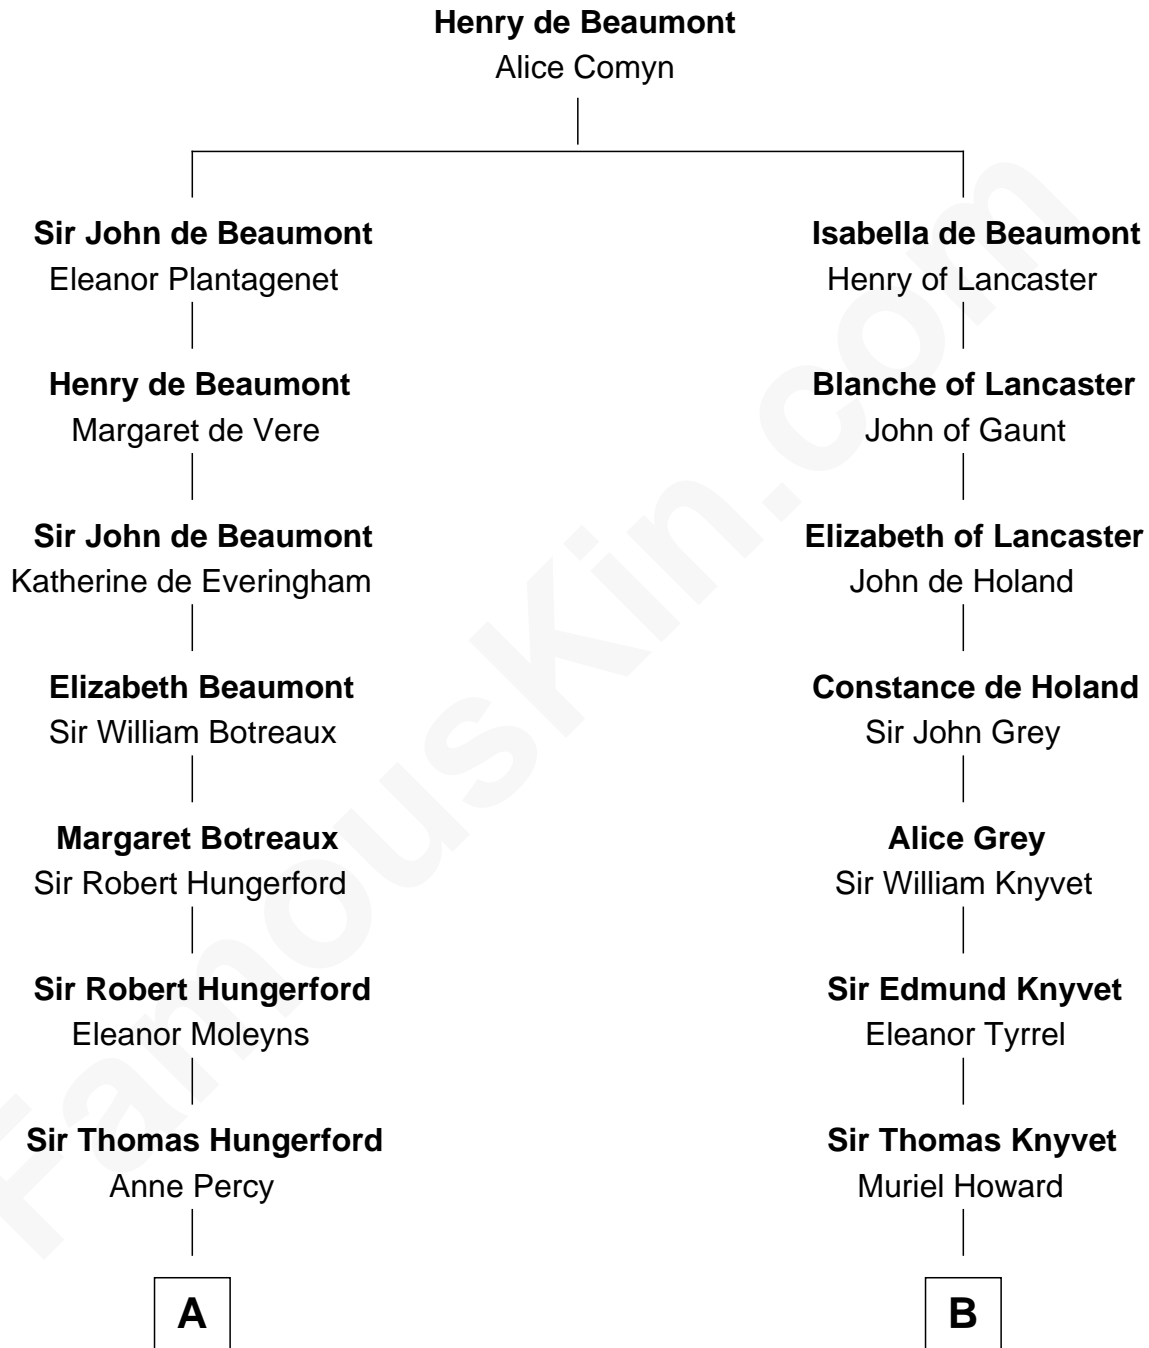

FamousKin.com Relationship Chart of

Charles Darwin

Theory of Evolution

19th cousin 1 time removed of

Tilda Swinton

Movie Actress

Tilda Swinton photo by [Nicolas Genin](#) (CC BY-SA 2.0)