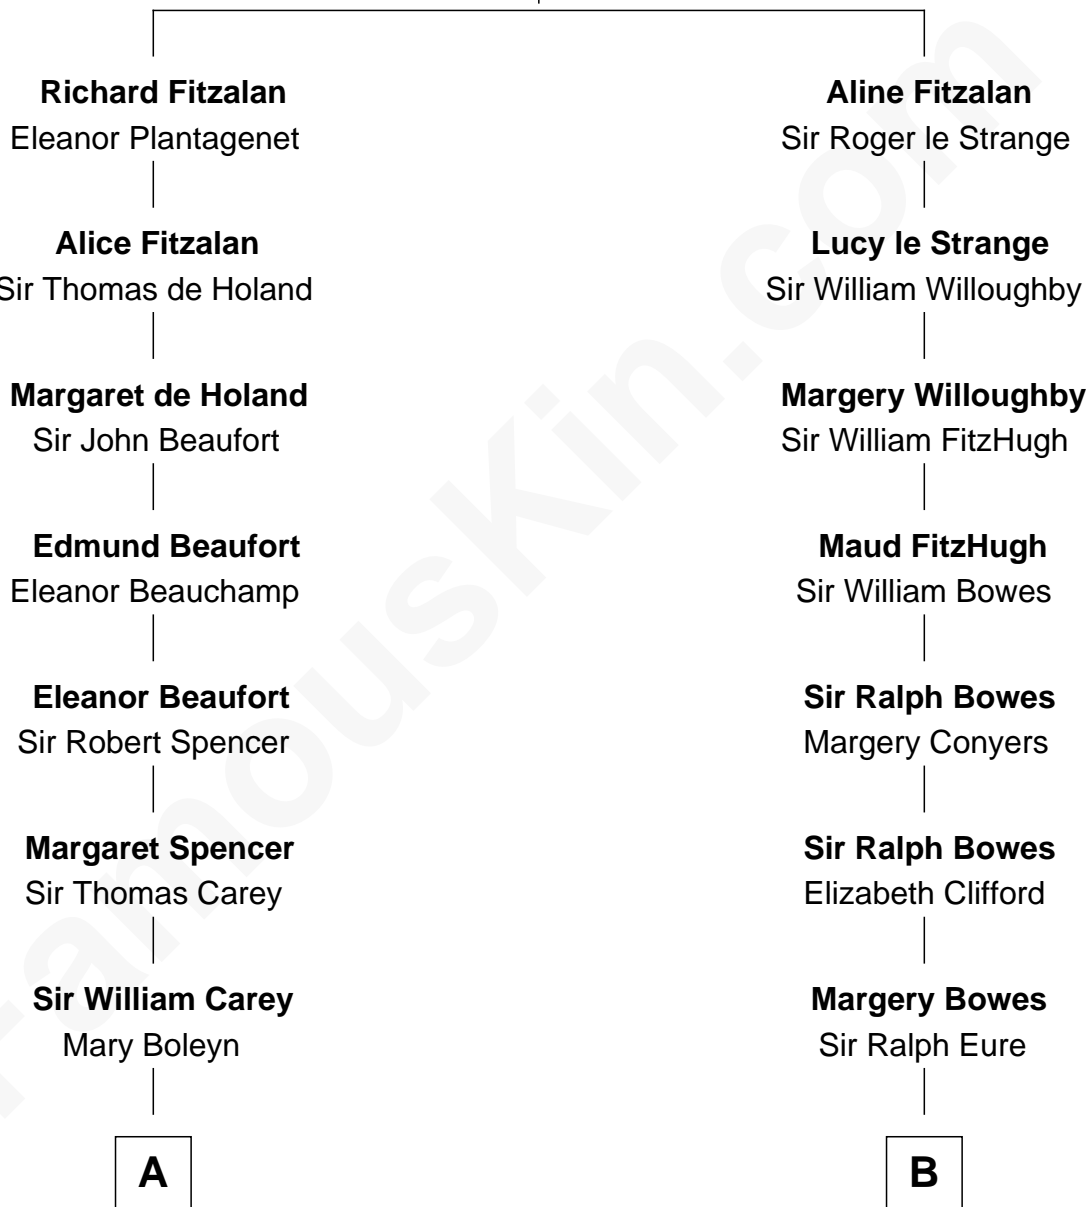

FamousKin.com Relationship Chart of

Charles Darwin

Theory of Evolution

16th cousin 4 times removed of

Bob Taft

67th Governor of Ohio

Edmund Fitzalan

Alice de Warenne

C

William Howard Taft

Helen Louise Herron

Robert Alphonso Taft

Martha Wheaton Bowers

Robert Alphonso Taft

Blanca Duncan Noël

Bob Taft

67th Governor of Ohio

FamousKin.com