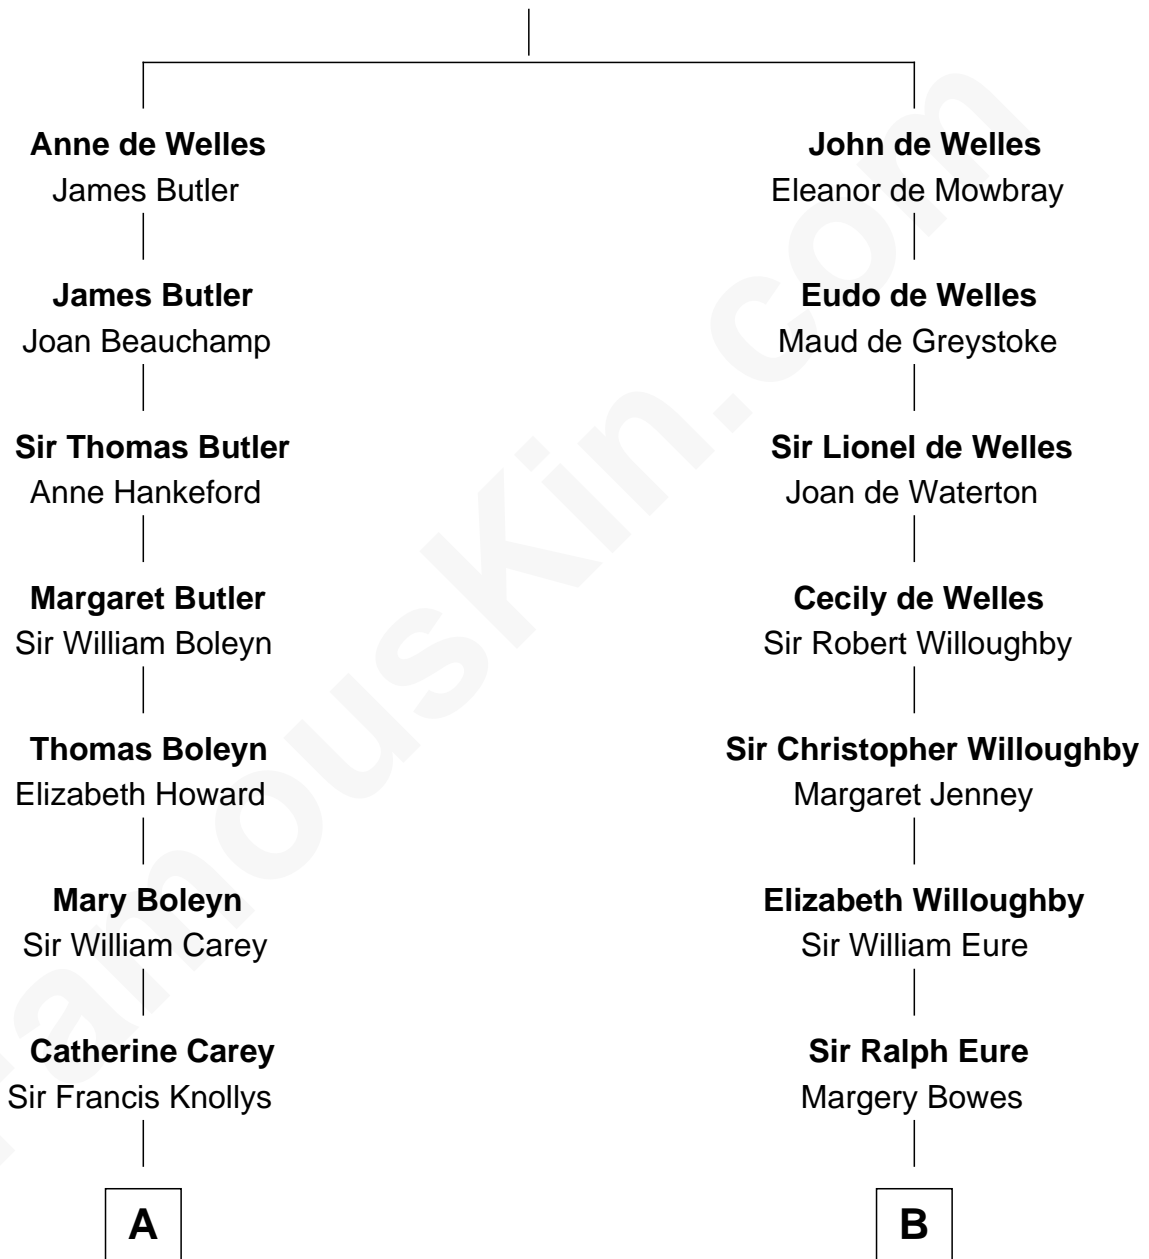

FamousKin.com Relationship Chart of

Charles Darwin

Theory of Evolution

15th cousin 5 times removed of

Bob Taft

67th Governor of Ohio

John de Welles

Maud de Roos

C

William Howard Taft
Helen Louise Herron

Robert Alphonso Taft
Martha Wheaton Bowers

Robert Alphonso Taft
Blanca Duncan Noël

Bob Taft
67th Governor of Ohio

FamousKin.com