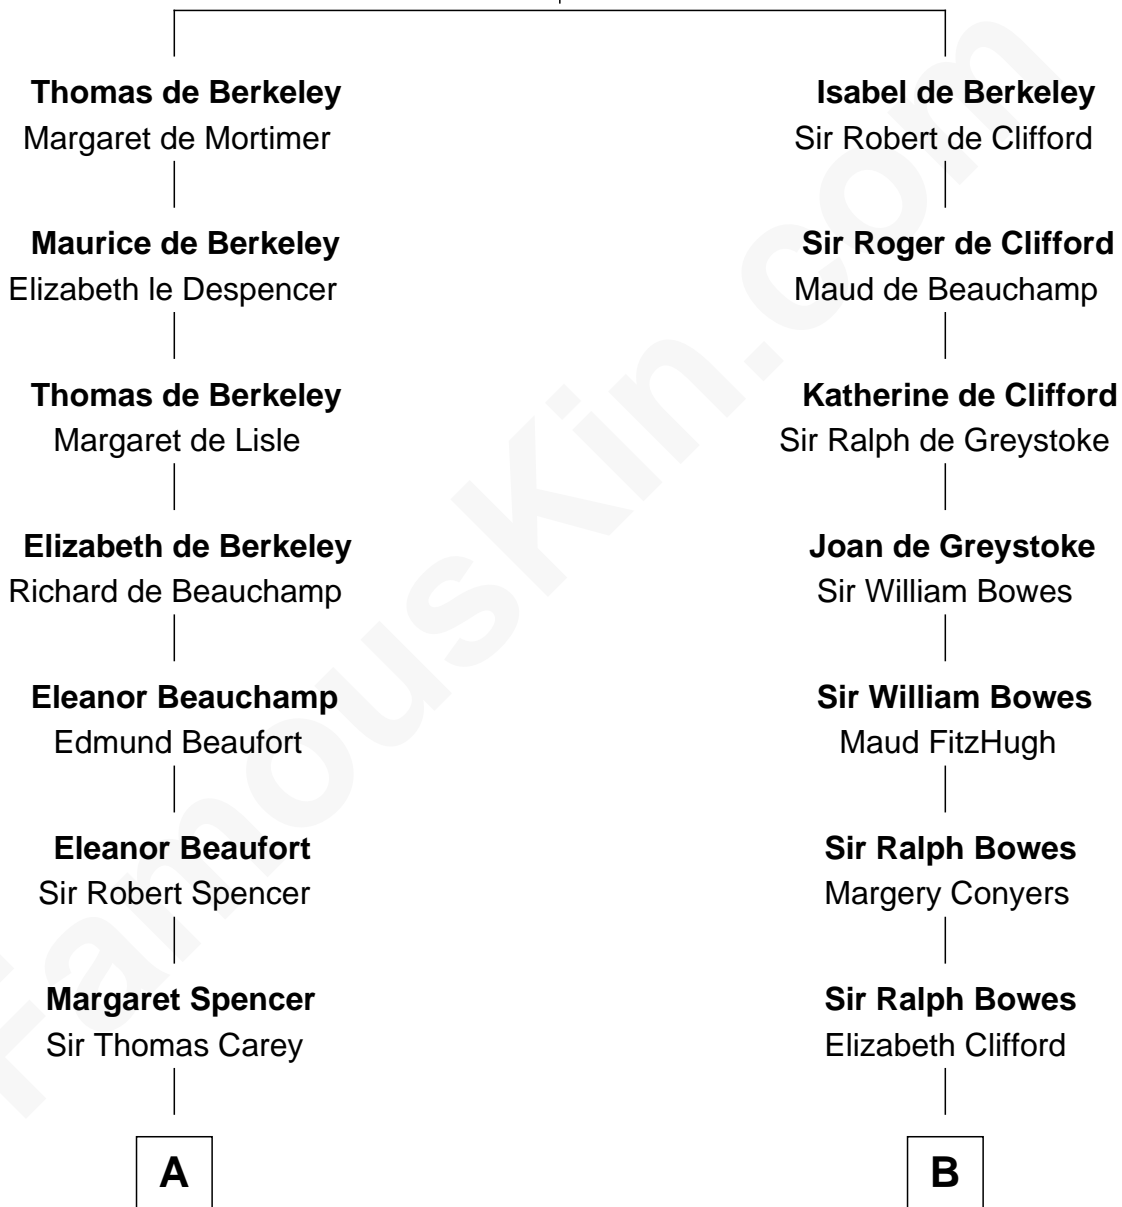

# FamousKin.com Relationship Chart of

**Charles Darwin**

*Theory of Evolution*

17th cousin 4 times removed of

**Bob Taft**

*67th Governor of Ohio*

**Sir Maurice de Berkeley**

Eve la Zouche

**C**

Alphonso Taft

Louisa Maria Torrey

William Howard Taft

Helen Louise Herron

Robert Alphonso Taft

Martha Wheaton Bowers

Robert Alphonso Taft

Blanca Duncan Noël

**Bob Taft**

*67th Governor of Ohio*