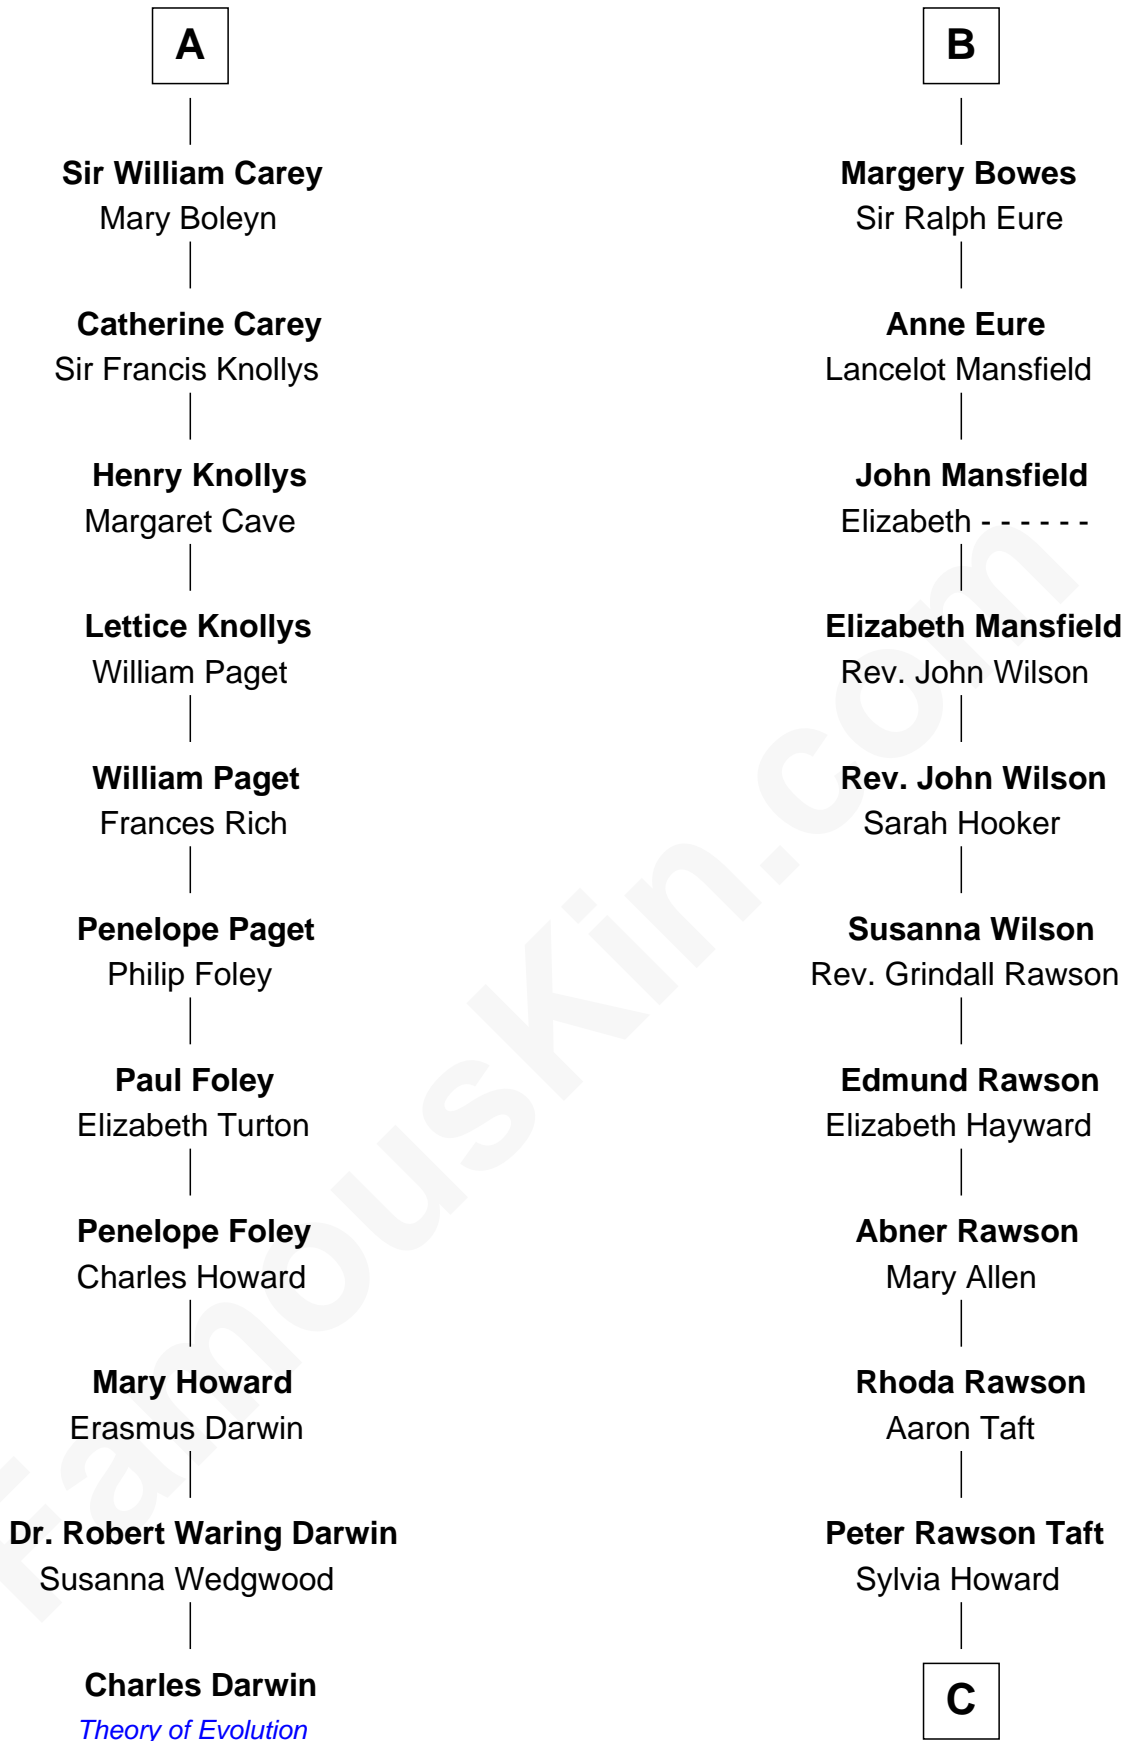

# FamousKin.com Relationship Chart of

**Charles Darwin**

*Theory of Evolution*

17th cousin 4 times removed of

**Bob Taft**

*67th Governor of Ohio*

**Sir Maurice de Berkeley**

Eve la Zouche

**C**

Alphonso Taft

Louisa Maria Torrey

William Howard Taft

Helen Louise Herron

Robert Alphonso Taft

Martha Wheaton Bowers

Robert Alphonso Taft

Blanca Duncan Noël

**Bob Taft**

*67th Governor of Ohio*