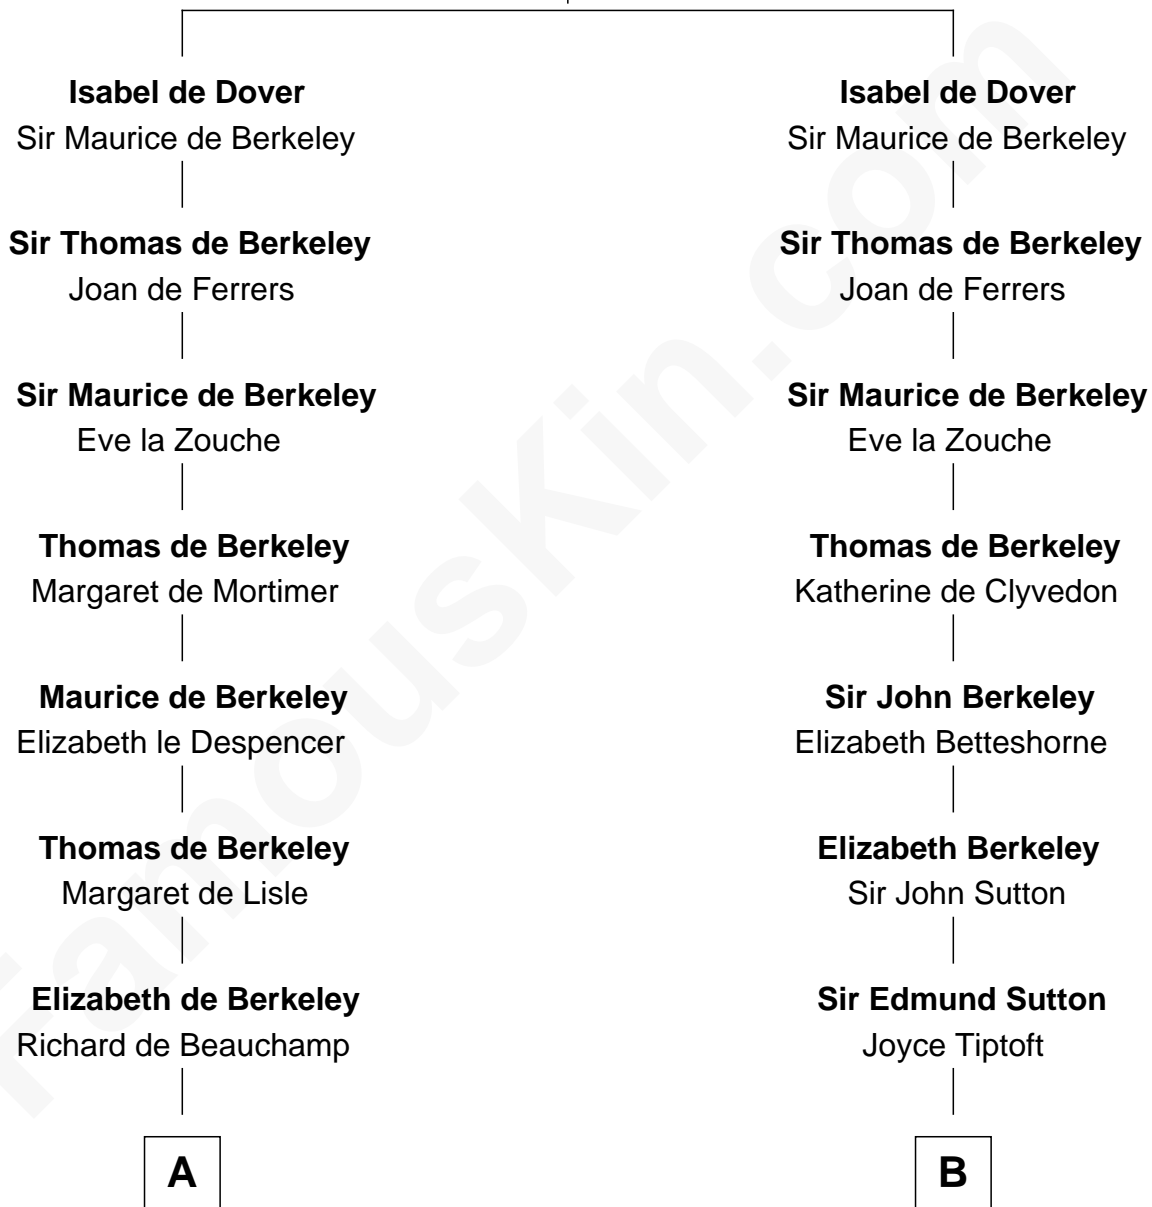

FamousKin.com Relationship Chart of

Charles Darwin

Theory of Evolution

17th cousin 3 times removed of

Jane (Appleton) Pierce

First Lady of President Franklin Pierce

Sir Richard FitzRoy

Rose de Dover

FamousKin.com