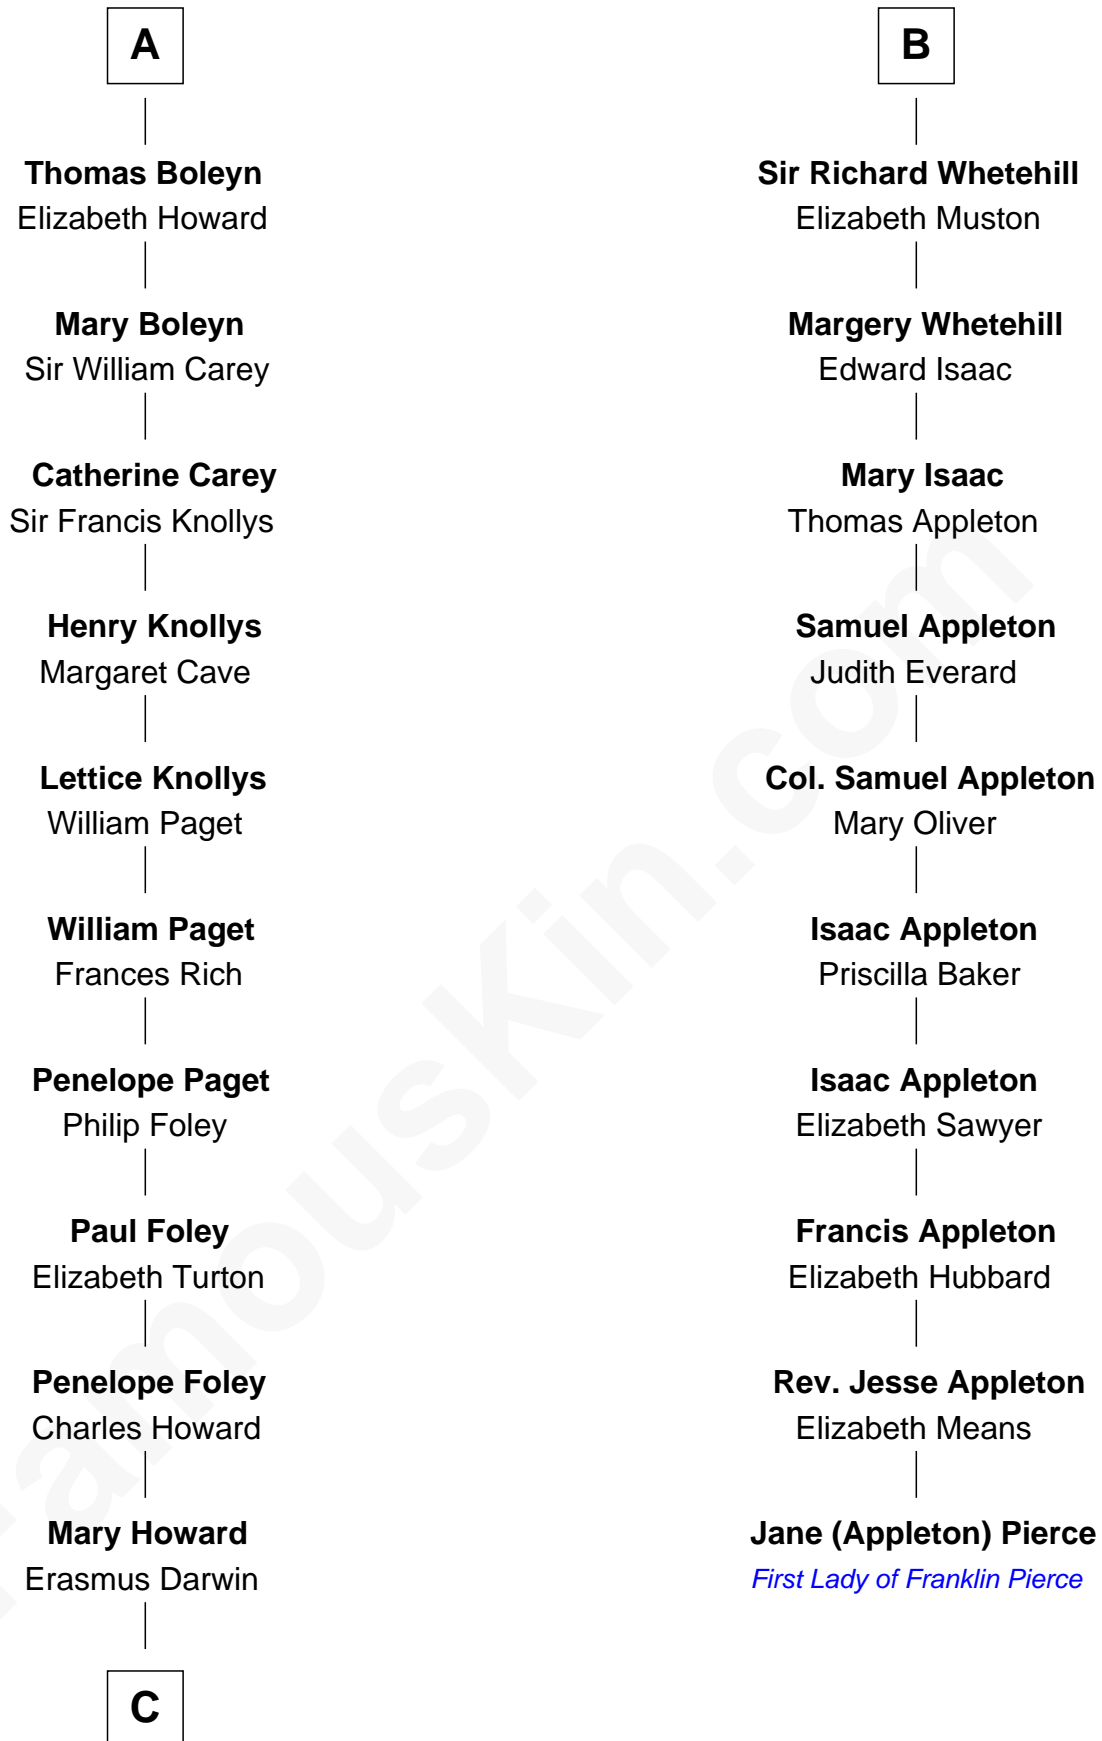

# FamousKin.com Relationship Chart of

**Charles Darwin**  
*Theory of Evolution*

16th cousin 2 times removed of

**Jane (Appleton) Pierce**  
*First Lady of President Franklin Pierce*

FamousKin.com