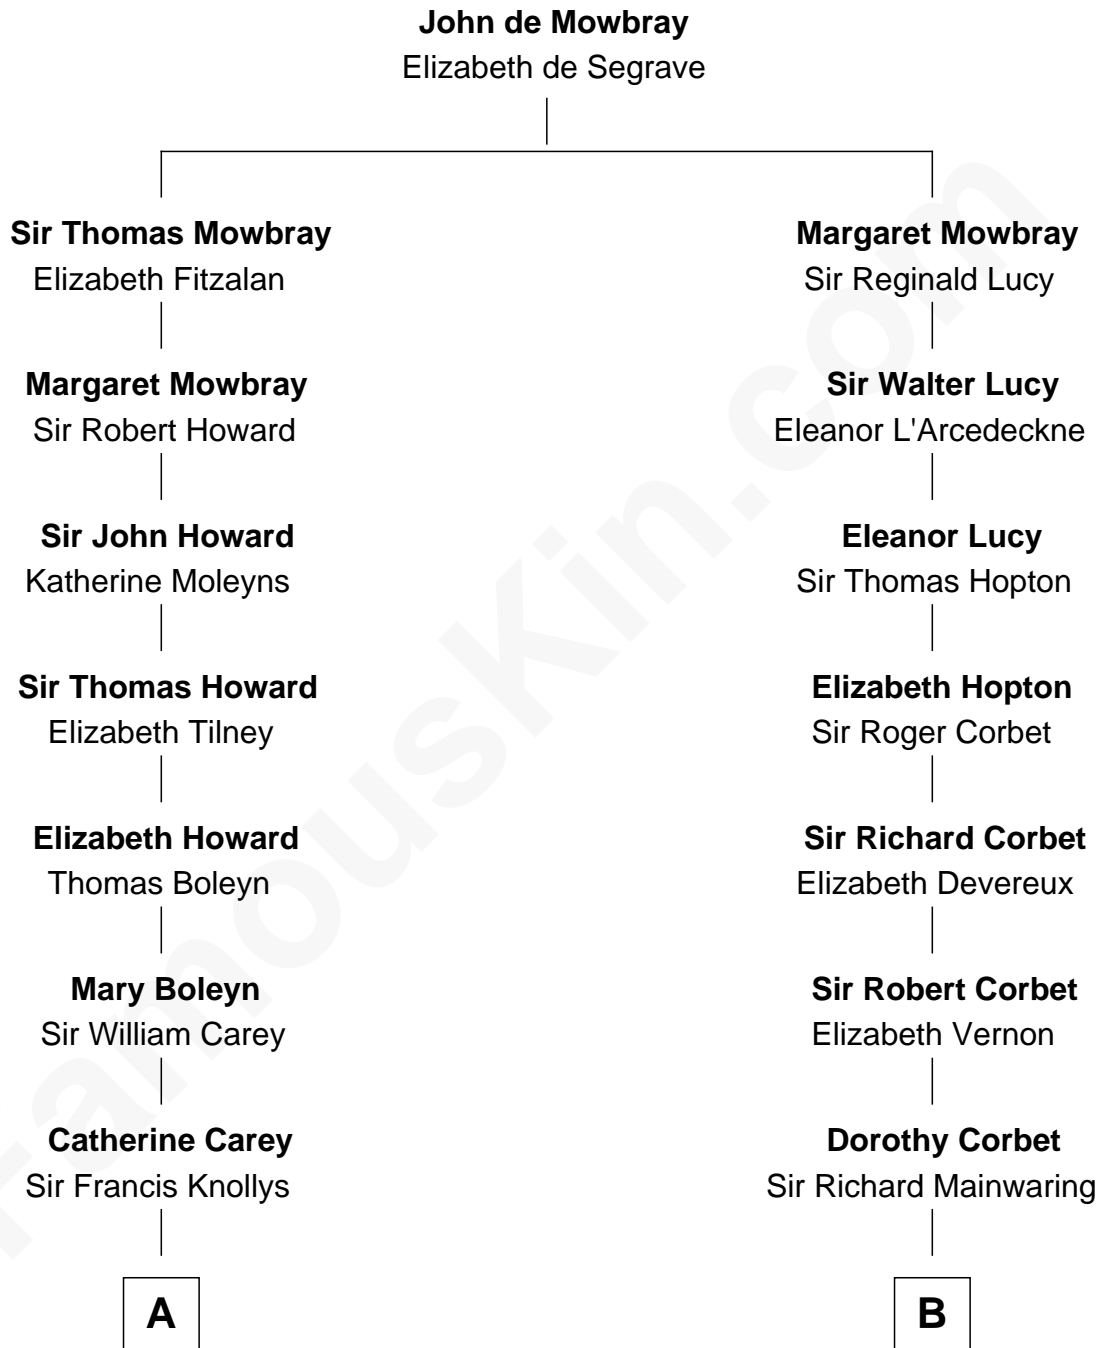

# FamousKin.com Relationship Chart of

**Charles Darwin**

*Theory of Evolution*

15th cousin 4 times removed of

**Henry Sturgis Morgan**

*Co-Founder of Morgan Stanley*

**C**

—  
**Frances Louisa Tracy**

John Pierpont Morgan

—  
**John Pierpont Morgan**

Jane Norton Grew

—  
**Henry Sturgis Morgan**

*Co-Founder of Morgan Stanley*

FamousKin.com