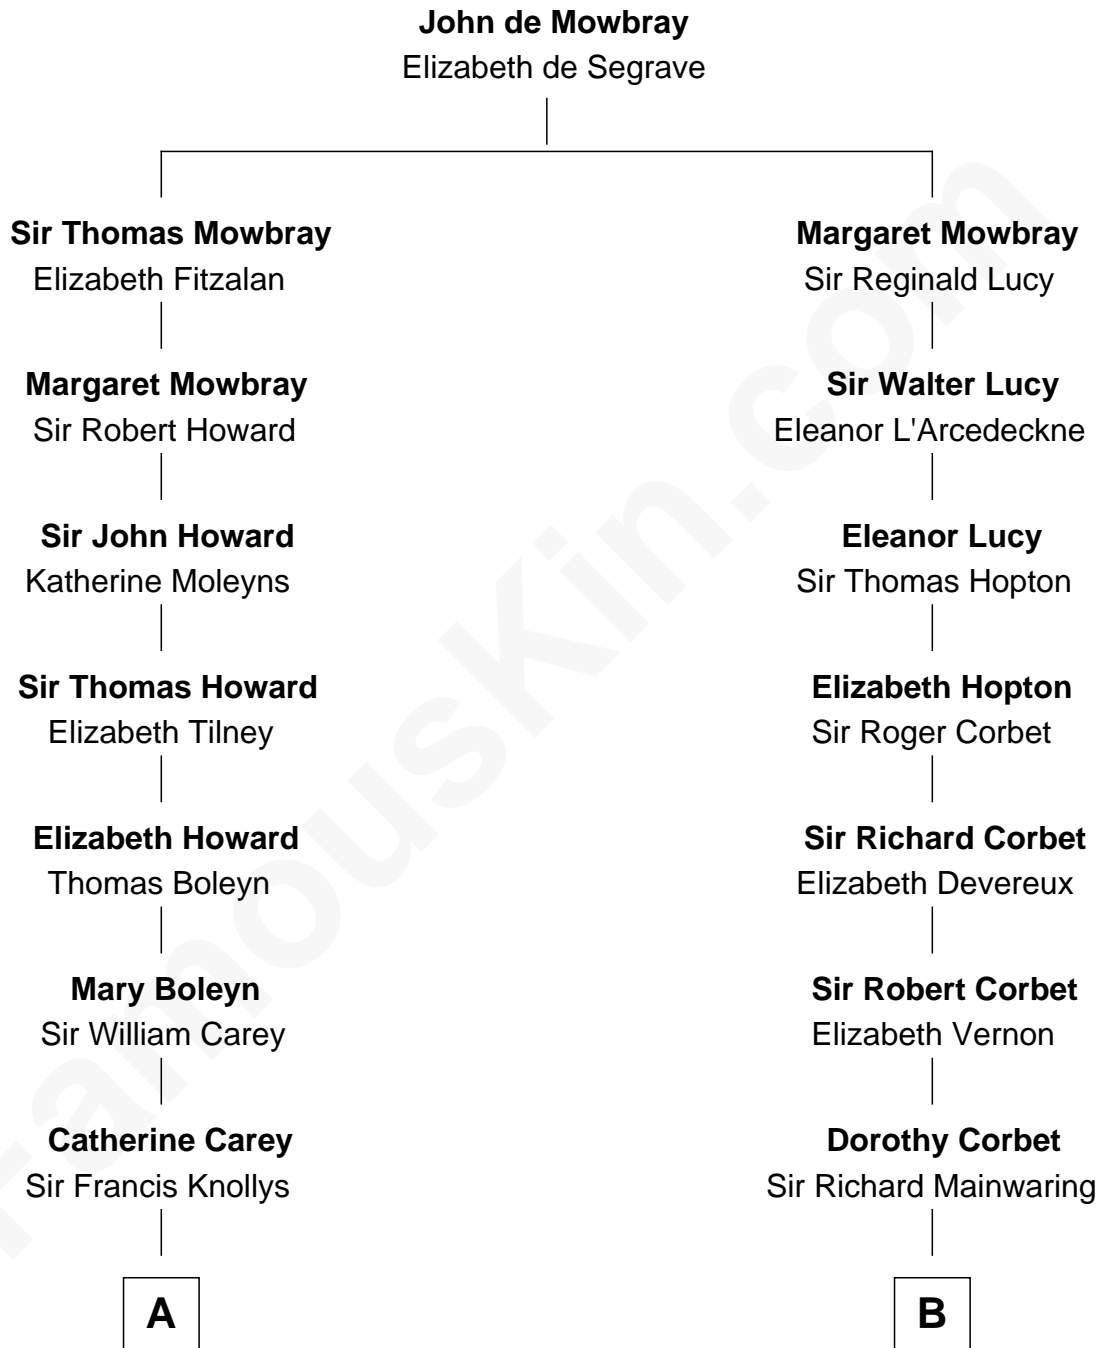

FamousKin.com Relationship Chart of

Charles Darwin

Theory of Evolution

15th cousin 3 times removed of

J.P. Morgan, Jr.

American Banker and Philanthropist

C

Frances Louisa Tracy