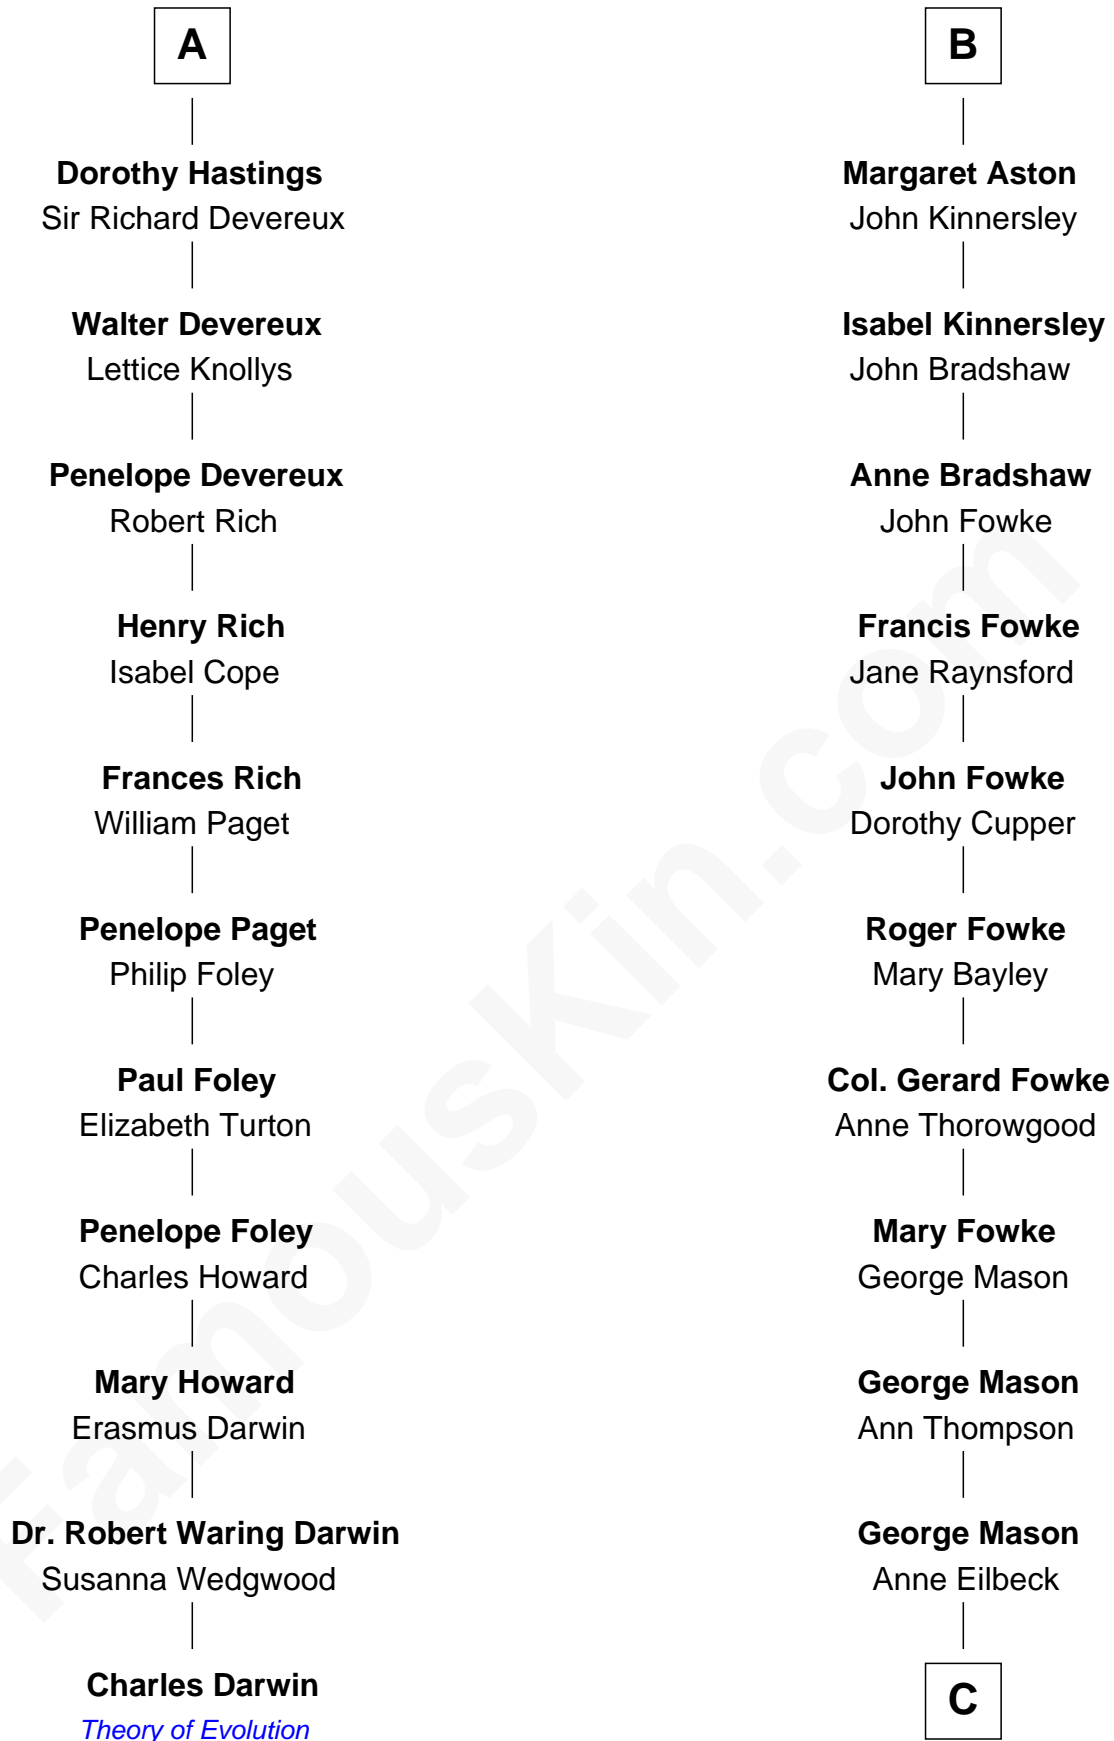

FamousKin.com Relationship Chart of

Charles Darwin

Theory of Evolution

17th cousin 2 times removed of

Fitzhugh Lee

40th Governor of Virginia

John de Botetourte

Maud FitzThomas

Joan de Somery

John de Botetourte

Joyce la Zouche de Mortimer

Joyce de Botetourte

Sir Baldwin Freville

Sir Baldwin Freville

Maude le Scrope

Joyce Freville

Sir Roger Aston

Sir Robert Aston

Isabel Brereton

John Aston

Elizabeth Delves

B

C

Gen. John Mason

Anne Maria Murray

Anna Maria Mason

Sydney Smith Lee

Fitzhugh Lee

40th Governor of Virginia

FamousKin.com