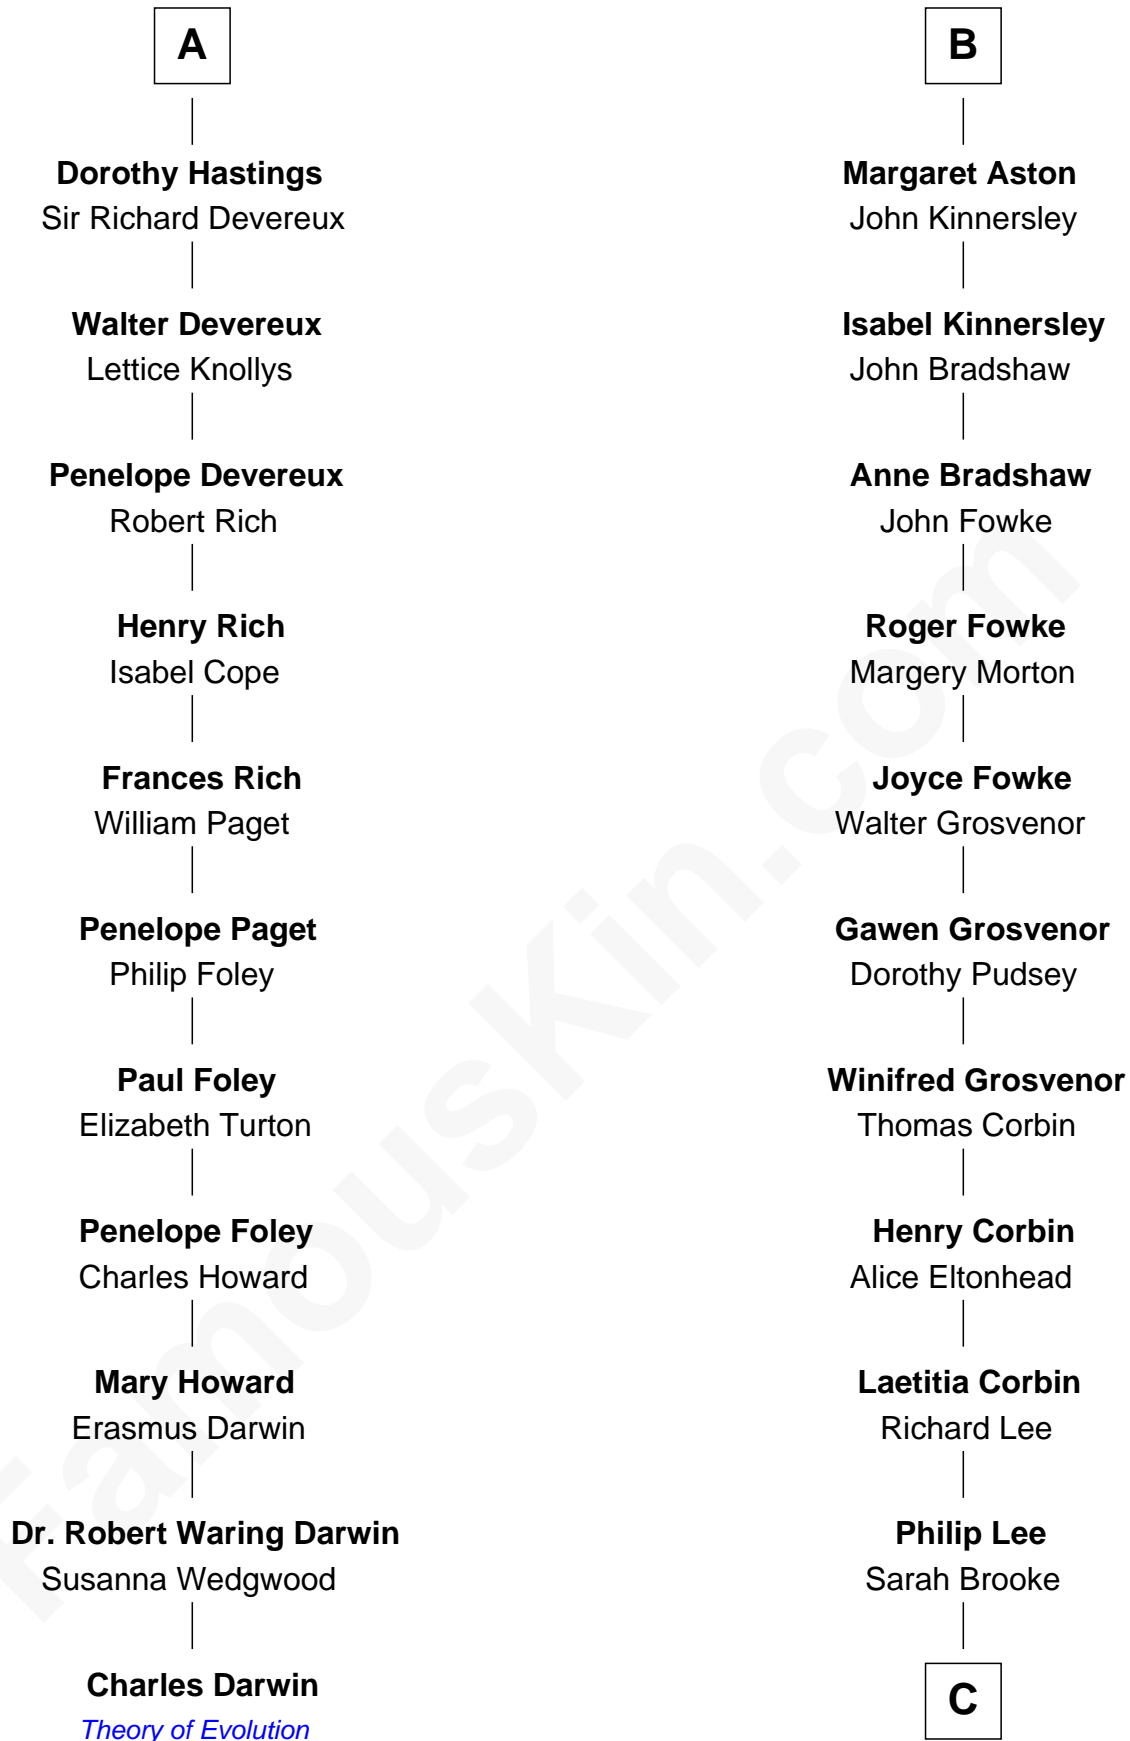

FamousKin.com Relationship Chart of

Charles Darwin

Theory of Evolution

17th cousin 1 time removed of

Thomas Sim Lee

2nd and 7th Governor of Maryland

John de Botetourte

Maud FitzThomas

Joan de Somery

John de Botetourte

Joyce la Zouche de Mortimer

Joyce de Botetourte

Sir Baldwin Freville

Sir Baldwin Freville

Maude le Scrope

Joyce Freville

Sir Roger Aston

Sir Robert Aston

Isabel Brereton

John Aston

Elizabeth Delves

B

C

Thomas Lee
Christiana Sim