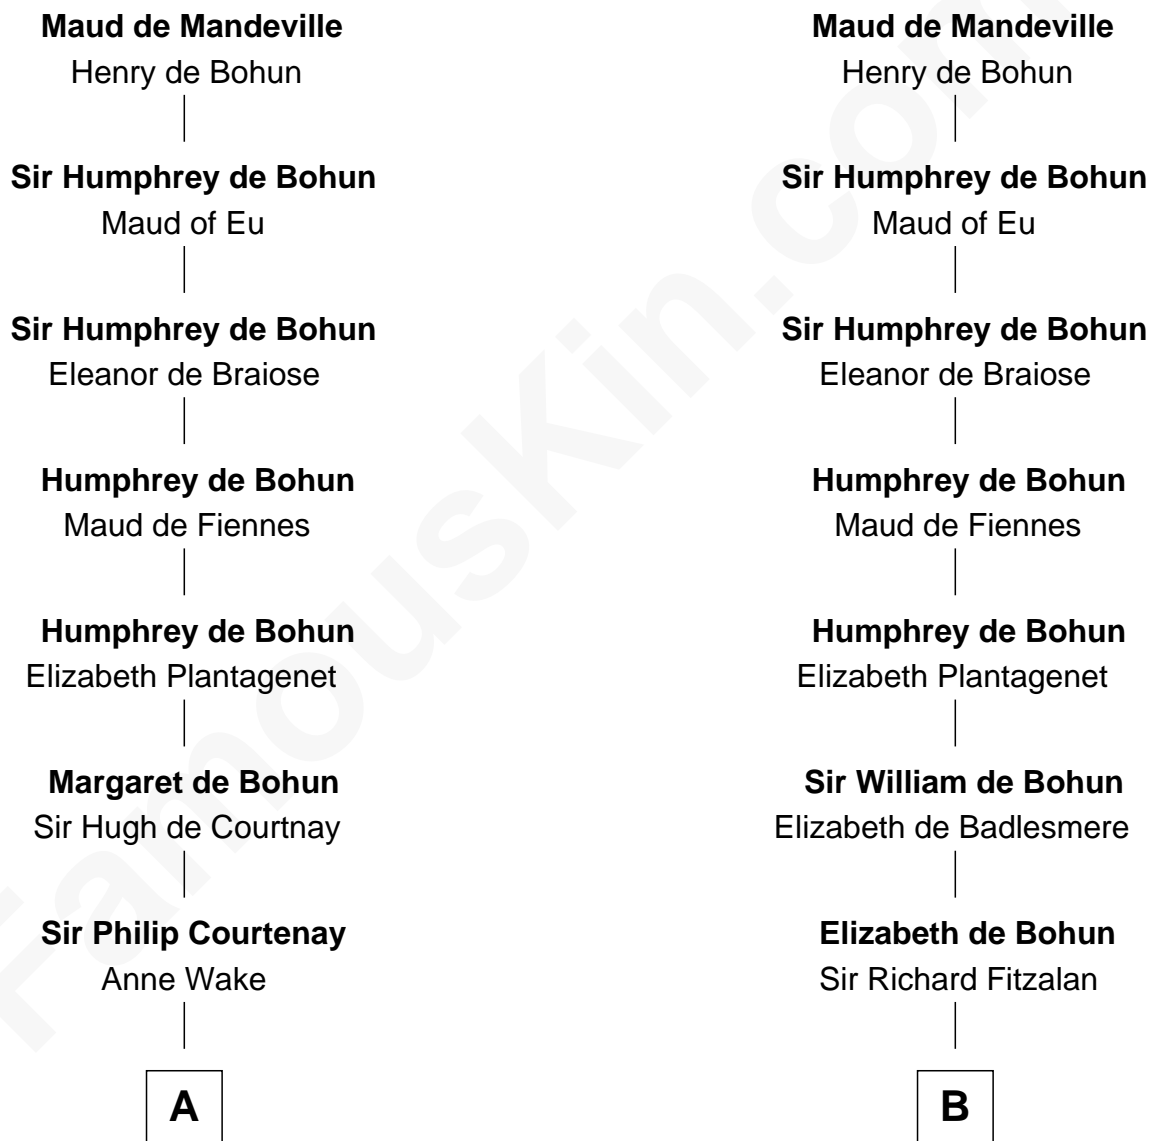

FamousKin.com Relationship Chart of

Charles Darwin

Theory of Evolution

19th cousin 1 time removed of

Thomas Sim Lee

2nd and 7th Governor of Maryland

Beatrix de Say
Sir Geoffrey FitzPiers

FamousKin.com