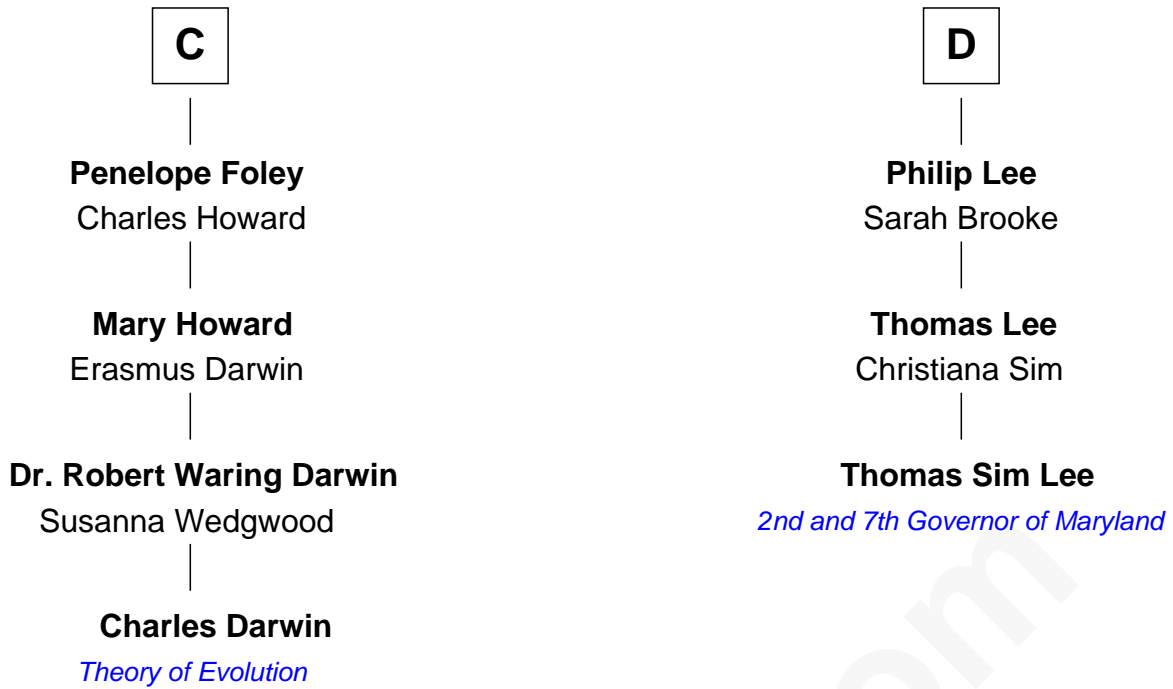

FamousKin.com Relationship Chart of

Charles Darwin

Theory of Evolution

19th cousin 1 time removed of

Thomas Sim Lee

2nd and 7th Governor of Maryland

Beatrix de Say
Sir Geoffrey FitzPiers

FamousKin.com